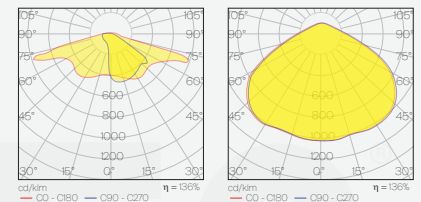

Product Detail

Rated power:	75W
Lumen efficacy (Luminaire):	min. 10.875 lm
Color temperature:	Ranging from 2200K up to 6500K
Operating voltage:	220~240 VAC
Operating frequency:	50~50 Hz
Ambient temperature:	from -40°C to +55°C
Optional lighting control:	DALI I Step-DIM I O - 10V
Overvoltage protection:	Internal 10kV common mode 6kV differential mode External 10kV overvoltage (optional)
LED lifetime:	L80 B10 / 100.000h

Color:	Optional RAL colors available
Ingress protection:	IP 67
Impact protection(BODY):	IK 09
Impact protection(GLASS):	IK 08
Smart lighting:	Nema or Zhaga optional
Body material:	Aluminum injection
Diffusor	Tempered glass
Surge protection	On/6kW
Dimensions:	528 (W) X 195 (L) X 96 (H)
Weight:	.....kg.

Nema socket
7pin