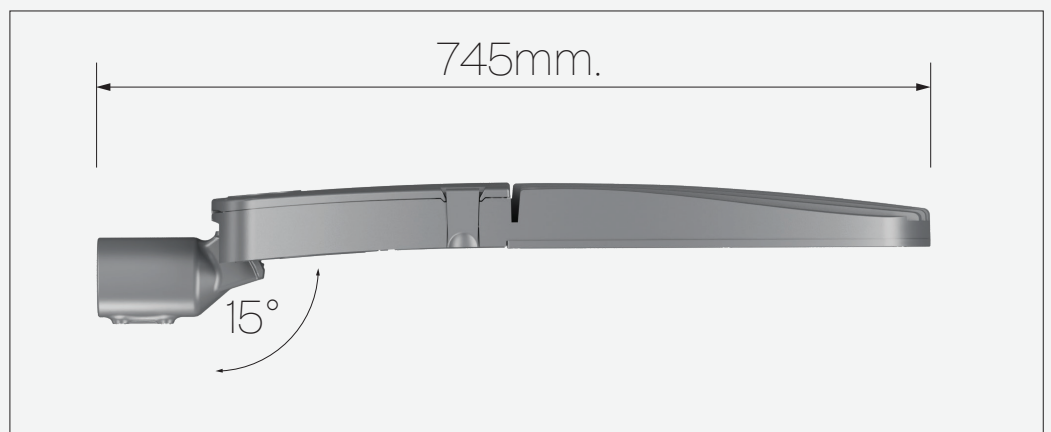

P. Code	P. Name	Power	Lumen	C. Tempeture	Control	Weight
EKR-40W	Rigel - S	40 W	5.800lm.	3000 K , 4000 K	On/Off, DALI	.....kg.
EKR-60W	Rigel - S	60 W	8.700lm.	3000 K , 4000 K	On/Off, DALI	.....kg.