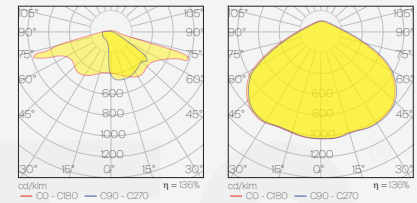

Ridge

80-150W

CE IK08 IP66

Product Detail

Rated power:	150W
Lumen efficacy (Luminaire):	min. 21.750 lm
Color temperature:	Ranging from 2200K up to 6500K
Operating voltage:	220~240 VAC
Operating frequency:	50~50 Hz
Ambient temperature:	from -40°C to +55°C
Optional lighting control:	DALI | Step-DIM | 0 - 10V
Overvoltage protection:	Internal 10kV common model 6kV differential mode External 10kV overvoltage (optional)
LED lifetime:	L80 B10 / 100.000h

Color:	Optional RAL colors available
Ingress protection:	IP 67
Impact protection(BODY):	IK 09
Impact protection(GLASS):	IK 08
Smart lighting:	Nema or Zhaga optional
Body material:	Aluminum injection
Diffusor	Tempered glass
Surge protection	On/6kW
Dimensions:	652 (W) X 263 (L) X 121 (H)
Weight:	.....kg.

Nema socket
7pin