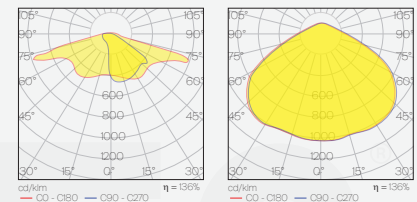

Product Detail

Rated power:	180W
Lumen efficacy (Luminaire):	min. 26.100 lm
Color temperature:	Ranging from 2200K up to 6500K
Operating voltage:	220~240 VAC
Operating frequency:	50~50 Hz
Ambient temperature:	from -40°C to +55°C
Optional lighting control:	DALI I Step-DIM I O - 10V
Overvoltage protection:	Internal 10kV common model 6kV differential mode External 10kV overvoltage (optional)
LED lifetime:	L80 B10 / 100.000h

Color:	Optional RAL colors available
Ingress protection:	IP 67
Impact protection(BODY):	IK 09
Impact protection(GLASS):	IK 08
Smart lighting:	Nema or Zhaga optional
Body material:	Aluminum injection
Diffusor	Tempered glass
Surge protection	On/6kW
Dimensions:	639 (W) X 250 (L) X 97 (H)
Weight:	.....kg.

Nema socket
7pin