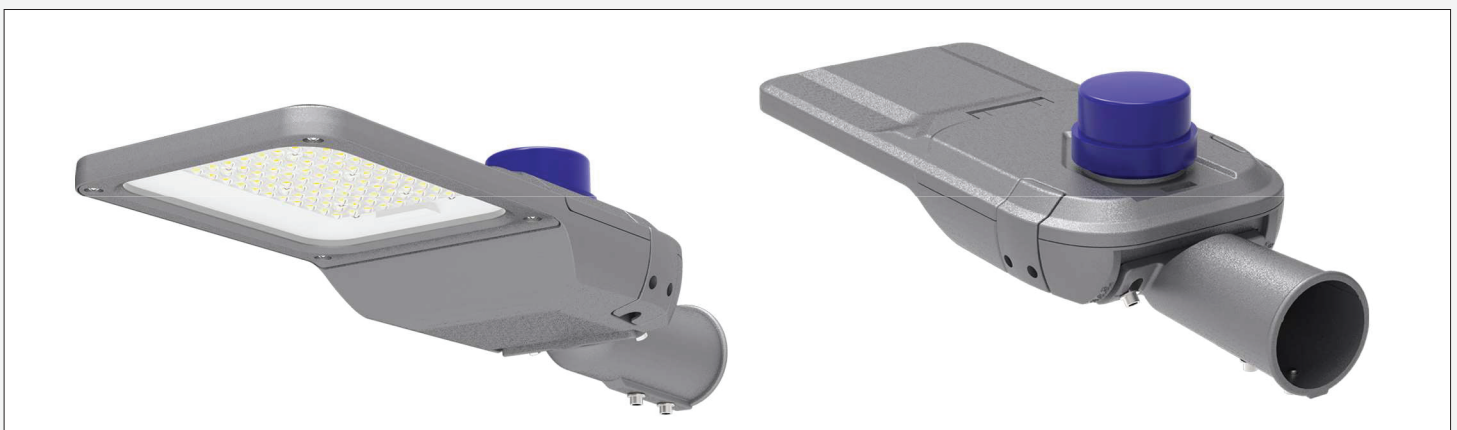

P. Name	Power	Lumen	C. Tempeture	Control	Weight
Ridge	50 W	7.250lm.	2700 K , 6500 K	On/Off, DALI	.....kg.
Ridge	75 W	10.875lm.	2700 K , 6500 K	On/Off, DALI	.....kg.