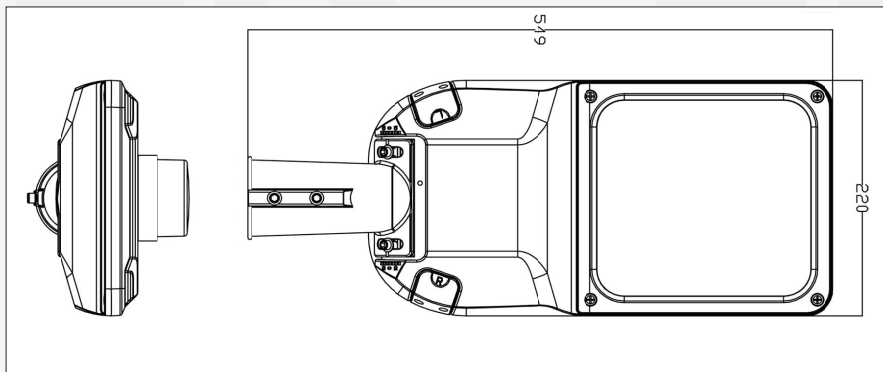

P. Name	Power	Lumen	C. Tempeture	Control	Weight
Ridge	100 W	14.500lm.	2700 K , 6500 K	On/Off, DALI	.....kg.
Ridge	120 W	17.400lm.	2700 K , 6500 K	On/Off, DALI	.....kg.