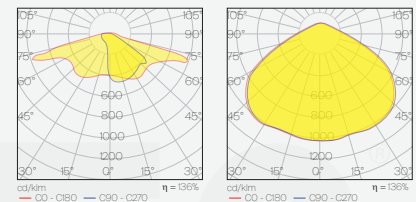

Altura

100-120W

CE IK08 IP66

Product Detail

Rated power:	120W
Lumen efficacy (Luminaire):	min. 17.400 lm
Color temperature:	Ranging from 2200K up to 6500K
Operating voltage:	220~240 VAC
Operating frequency:	50~50 Hz
Ambient temperature:	from -40°C to +55°C
Optional lighting control:	DALI I Step-DIM I O - 10V
Overvoltage protection:	Internal 10kV common model 6kV differential mode External 10kV overvoltage (optional)
LED lifetime:	L80 B10 / 100.000h

Color:	Optional RAL colors available
Ingress protection:	IP 67
Impact protection(BODY):	IK 09
Impact protection(GLASS):	IK 08
Smart lighting:	Nema or Zhaga optional
Body material:	Aluminum injection
Diffusor	Tempered glass
Surge protection	On/6kW
Dimensions:	549 (W) X 220 (L) X 97 (H)
Weight:	.....kg.

Nema socket
7pin