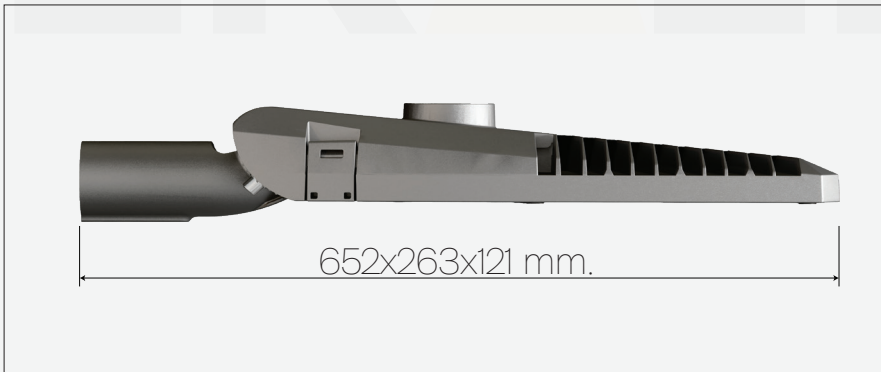

P. Name	Power	Lumen	C. Tempeture	Control	Weight
Ridge	80 W	11.600lm.	2700 K , 6500 K	On/Off, DALI	.....kg.
Ridge	150 W	21.750lm.	2700 K , 6500 K	On/Off, DALI	.....kg.