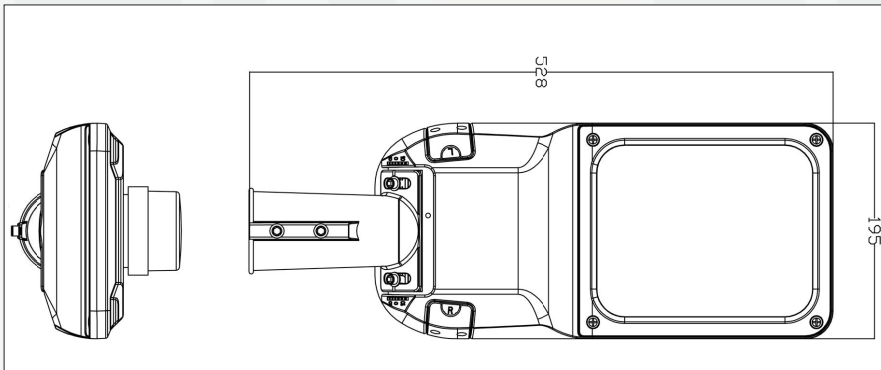

P. Name	Power	Lumen	C. Tempeture	Control	Weight
Ridge	50 W	7.250lm.	2700 K , 6500 K	On/Off, DALI	.....kg.
Ridge	75 W	10.875lm.	2700 K , 6500 K	On/Off, DALI	.....kg.