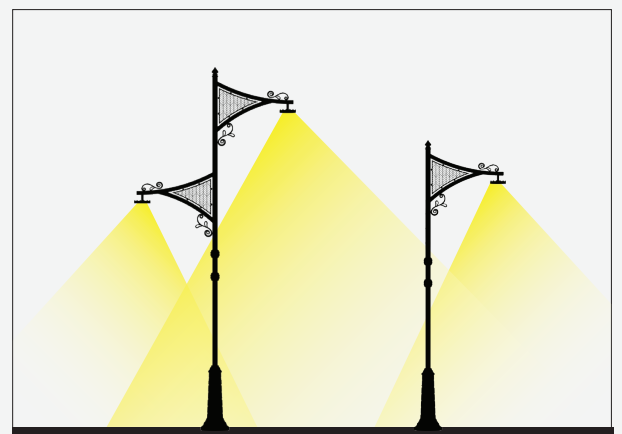

P. Code	P. Name	Power	Lumen	C. Tempeture	Control	Weight
.....	Aqua 40W	40 W	5.800lm.	3000 K , 4000 K	On/Off, DALI	.....kg.
.....	Aqua 60W	60 W	8.700lm.	3000 K , 4000 K	On/Off, DALI	.....kg.