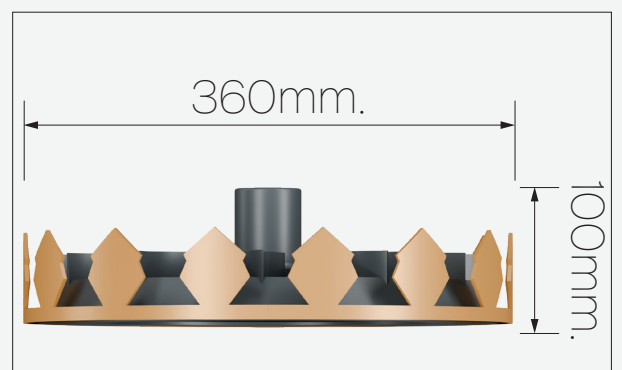

P. Code	P. Name	Power	Lumen	C. Tempeture	Control	Weight
.....	Aqua 40W	40 W	5.800lm.	3000 K , 4000 K	On/Off, DALI	.....kg.
.....	Aqua 60W	60 W	8.700lm.	3000 K , 4000 K	On/Off, DALI	.....kg.