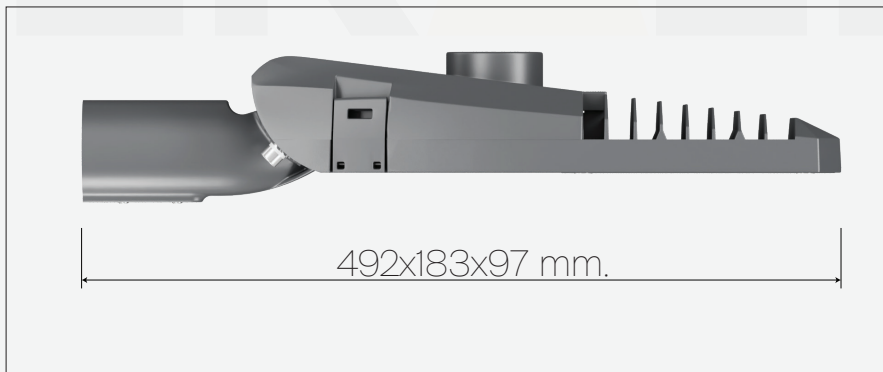

P. Name	Power	Lumen	C. Tempeture	Control	Weight
Ridge	25 W	3.625lm.	2700 K , 6500 K	On/Off, DALI	.....kg.
Ridge	50 W	7.250lm.	2700 K , 6500 K	On/Off, DALI	.....kg.