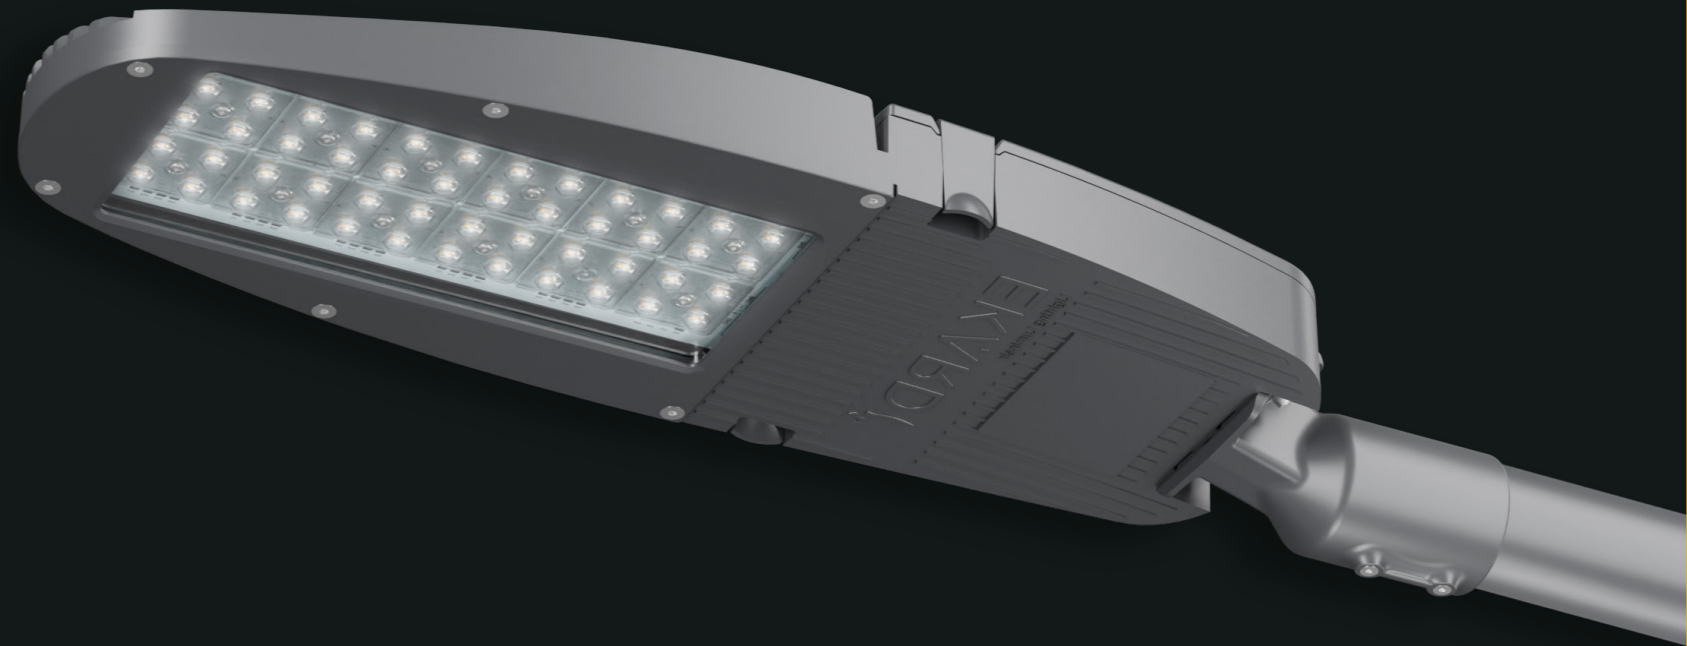

EKALDES® CITIES ARE BEAUTIFUL WITH US

Armatür
Datasheet/Katalog

Fixtures
Datasheet/Catalog

rigel - B

ekr-100W

CE  IK08 IP66

Product Detail

Rated power:	100W
Color temperature:	Ranging from 2200K up to 6500K
Operating voltage:	220~240 VAC
Operating frequency:	50~50 Hz
Ambient temperature:	from -40°C to +55°C
Optional lighting control:	DALI I Step-DIM I O - 10V
Overvoltage protection:	Internal 10kV common mode 6kV differential mode External 10kV overvoltage (optional)
LED lifetime:	L80 B10 / 100.000h
Color:	Optional RAL colors available
Ingress protection:	IP 67
Impact protection(BODY):	IK 09
Impact protection(GLASS):	IK 08
Smart lighting:	Nema or Zhaga optional
Body material:	Aluminum injection
Diffusor	Tempered glass
Surge protection	On/6kW
Weight:kg.

rigel - S

ekr-60W

CE  IK08 IP66

Product Detail

Rated power:	60W
Color temperature:	Ranging from 2200K up to 6500K
Operating voltage:	220~240 VAC
Operating frequency:	50~50 Hz
Ambient temperature:	from -40°C to +55°C
Optional lighting control:	DALI I Step-DIM I O - 10V
Overvoltage protection:	Internal 10kV common mode 6kV differential mode External 10kV overvoltage (optional)
LED lifetime:	L80 B10 / 100.000h
Color:	Optional RAL colors available
Ingress protection:	IP 67
Impact protection(BODY):	IK 09
Impact protection(GLASS):	IK 08
Smart lighting:	Nema or Zhaga optional
Body material:	Aluminum injection
Diffusor	Tempered glass
Surge protection	On/6kW
Weight:kg.