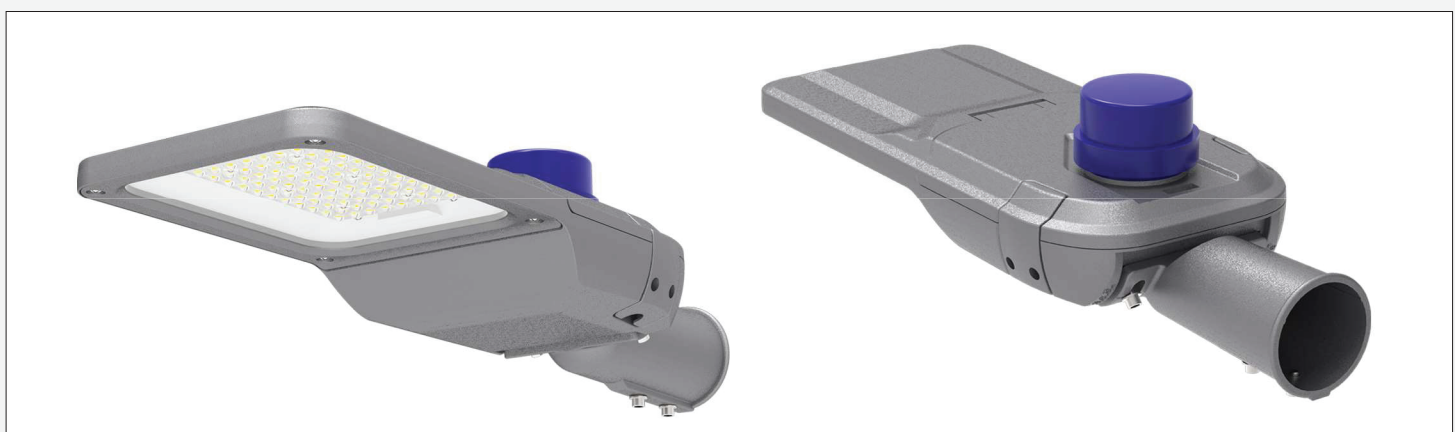

P. Name	Power	Lumen	C. Tempeture	Control	Weight
Ridge	100 W	14.500lm.	2700 K , 6500 K	On/Off, DALI	.....kg.
Ridge	120 W	17.400lm.	2700 K , 6500 K	On/Off, DALI	.....kg.