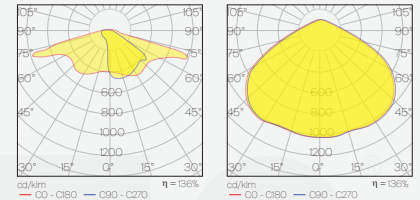

rigel - B

ekr-100W

CE IK08 IP66

Product Detail

Rated power:	100W
Color temperature:	Ranging from 2200K up to 6500K
Operating voltage:	220~240 VAC
Operating frequency:	50~50 Hz
Ambient temperature:	from -40°C to +55°C
Optional lighting control:	DALI I Step-DIM I O - 10V
Overvoltage protection:	Internal 10kV common mode 6kV differential mode External 10kV overvoltage (optional)
LED lifetime:	L80 B10 / 100.000h
Color:	Optional RAL colors available
Ingress protection:	IP 67
Impact protection(BODY):	IK 09
Impact protection(GLASS):	IK 08
Smart lighting:	Nema or Zhaga optional
Body material:	Aluminum injection
Diffusor	Tempered glass
Surge protection	On/6kW
Weight:	.....kg.

Nema socket
7pin