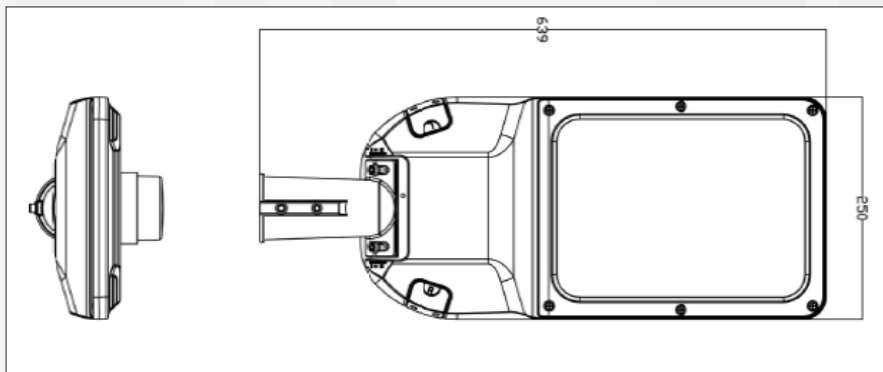

P. Name	Power	Lumen	C. Tempeture	Control	Weight
Altura	150 W	21.750lm.	2700 K , 6500 K	On/Off, DALI	.....kg.
Altura	180 W	26.100lm.	2700 K , 6500 K	On/Off, DALI	.....kg.