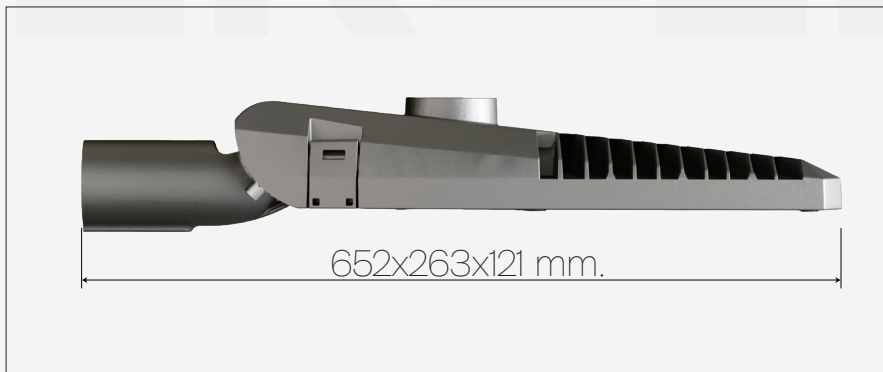

P. Name	Power	Lumen	C. Tempeture	Control	Weight
Ridge	50 W	7.250lm.	2700 K , 6500 K	On/Off, DALI	.....kg.
Ridge	80 W	11.600lm.	2700 K , 6500 K	On/Off, DALI	.....kg.