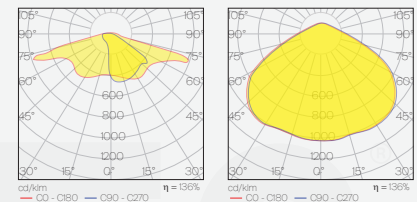

Ridge

50-80W

CE IK08 IP66

Product Detail

Rated power:	80W
Lumen efficacy (Luminaire):	min. 11.600 lm
Color temperature:	Ranging from 2200K up to 6500K
Operating voltage:	220~240 VAC
Operating frequency:	50~50 Hz
Ambient temperature:	from -40°C to +55°C
Optional lighting control:	DALI | Step-DIM | 0 - 10V
Overvoltage protection:	Internal 10kV common model 6kV differential mode External 10kV overvoltage (optional)
LED lifetime:	L80 B10 / 100.000h
Color:	Optional RAL colors available
Ingress protection:	IP 67
Impact protection(BODY):	IK 09
Impact protection(GLASS):	IK 08
Smart lighting:	Nema or Zhaga optional
Body material:	Aluminum injection
Diffusor	Tempered glass
Surge protection	On/6kW
Dimensions:	652 (W) X 263 (L) X 121 (H)
Weight:	5.56kg.

Nema socket
7pin