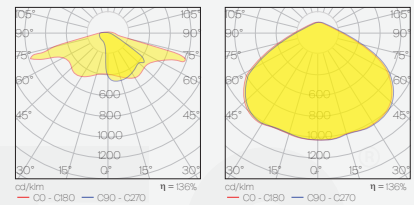

rigel - S

ekr-60W

CE IK08 IP66

Product Detail

Rated power:	60W
Color temperature:	Ranging from 2200K up to 6500K
Operating voltage:	220~240 VAC
Operating frequency:	50~50 Hz
Ambient temperature:	from -40°C to +55°C
Optional lighting control:	DALI I Step-DIM I O - 10V
Overvoltage protection:	Internal 10kV common mode 6kV differential mode External 10kV overvoltage (optional)
LED lifetime:	L80 B10 / 100.000h
Color:	Optional RAL colors available
Ingress protection:	IP 67
Impact protection(BODY):	IK 09
Impact protection(GLASS):	IK 08
Smart lighting:	Nema or Zhaga optional
Body material:	Aluminum injection
Diffusor	Tempered glass
Surge protection	On/6kW
Weight:	.....kg.

Nema socket
7pin