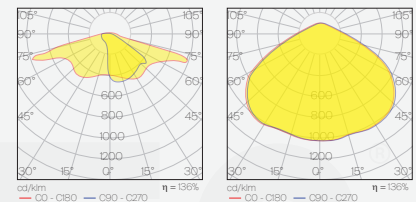

Altura

200-240W

CE IK08 IP66

Product Detail

Rated power:	240W
Lumen efficacy (Luminaire):	min. 34.800 lm
Color temperature:	Ranging from 2200K up to 6500K
Operating voltage:	220~240 VAC
Operating frequency:	50~50 Hz
Ambient temperature:	from -40°C to +55°C
Optional lighting control:	DALI I Step-DIM I O - 10V
Overvoltage protection:	Internal 10kV common model 6kV differential mode External 10kV overvoltage (optional)
LED lifetime:	L80 B10 / 100.000h

Color:	Optional RAL colors available
Ingress protection:	IP 67
Impact protection(BODY):	IK 09
Impact protection(GLASS):	IK 08
Smart lighting:	Nema or Zhaga optional
Body material:	Aluminum injection
Diffusor	Tempered glass
Surge protection	On/6kW
Dimensions:	654 (W) X 280 (L) X 97 (H)
Weight:	.....kg.

Nema socket
7pin