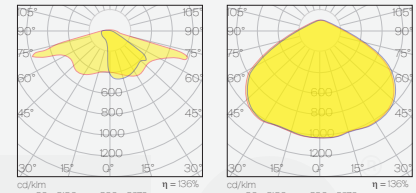

Product Detail

Rated power:	100W
Color temperature:	Ranging from 2200K up to 6500K
Operating voltage:	220~240 VAC
Operating frequency:	50~50 Hz
Ambient temperature:	from -40'C to +55'C
Optional lighting control:	DALI I Step-DIM I O - 10V
Overvoltage protection:	Internal 10kV common mode 6kV differential mode External 10kV overvoltage (optional)
LED lifetime:	L80 B10 / 100.000h
Color:	Optional RAL colors available
Ingress protection:	IP 67
Impact protection(BODY):	IK 09
Impact protection(GLASS):	IK 08
Smart lighting:	Nema or Zhaga optional
Body material:	Aluminum injection
Diffusor	Tempered glass
Surge protection	On/6kW
Weight:	.....kg.

Nema socket
7pin