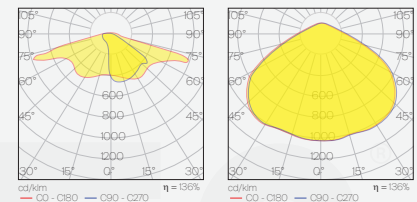

Ridge

150-320W

CE IK08 IP66

Product Detail

Rated power:	320W
Lumen efficacy (Luminaire):	min. 21.750 lm
Color temperature:	Ranging from 2200K up to 6500K
Operating voltage:	220~240 VAC
Operating frequency:	50~50 Hz
Ambient temperature:	from -40°C to +55°C
Optional lighting control:	DALI I Step-DIM I O - 10V
Overvoltage protection:	Internal 10kV common model 6kV differential mode External 10kV overvoltage (optional)
LED lifetime:	L80 B10 / 100.000h

Color:	Optional RAL colors available
Ingress protection:	IP 67
Impact protection(BODY):	IK 09
Impact protection(GLASS):	IK 08
Smart lighting:	Nema or Zhaga optional
Body material:	Aluminum injection
Diffusor	Tempered glass
Surge protection	On/6kW
Dimensions:	823 (W) X 314 (L) X 121 (H)
Weight:	.....kg.

Nema socket
7pin