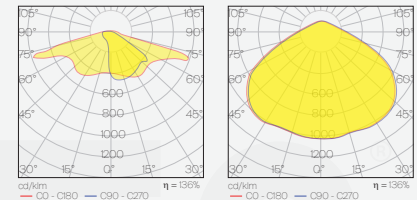

Ridge

25-50W

CE IK08 IP66

Product Detail

Rated power:	50W
Lumen efficacy (Luminaire):	min. 7250 lm
Color temperature:	Ranging from 2200K up to 6500K
Operating voltage:	220~240 VAC
Operating frequency:	50~50 Hz
Ambient temperature:	from -40°C to +55°C
Optional lighting control:	DALI I Step-DIM I O - 10V
Overvoltage protection:	Internal 10kV common model 6kV differential mode External 10kV overvoltage (optional)
LED lifetime:	L80 B10 / 100.000h

Color:	Optional RAL colors available
Ingress protection:	IP 67
Impact protection(BODY):	IK 09
Impact protection(GLASS):	IK 08
Smart lighting:	Nema or Zhaga optional
Body material:	Aluminum injection
Diffusor	Tempered glass
Surge protection	On/6kW
Dimensions:	492 (W) X 183 (L) X 97 (H)
Weight:	3.02kg.

Nema socket
7pin