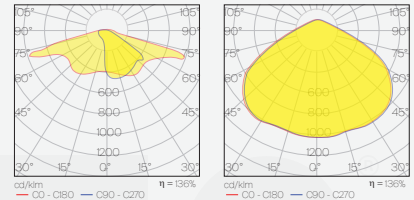

Product Detail

Rated power:	100W
Color temperature:	Ranging from 2200K up to 6500K
Operating voltage:	220~240 VAC
Operating frequency:	50~50 Hz
Ambient temperature:	from -40'C to +55'C
Optional lighting control:	DALI I Step-DIM I O - 10V
Overvoltage protection:	Internal 10kV common model 6kV differential mode External 10kV overvoltage (optional)
LED lifetime:	L80 B10 / 100.000h
Color:	Optional RAL colors available
Ingress protection:	IP 67
Impact protection(BODY):	IK 09
Impact protection(GLASS):	IK 08
Smart lighting:	Nema or Zhaga optional
Body material:	Aluminum injection
Diffusor	Tempered glass
Surge protection	On/6kW
Weight:	.....kg.

Nema socket
7pin