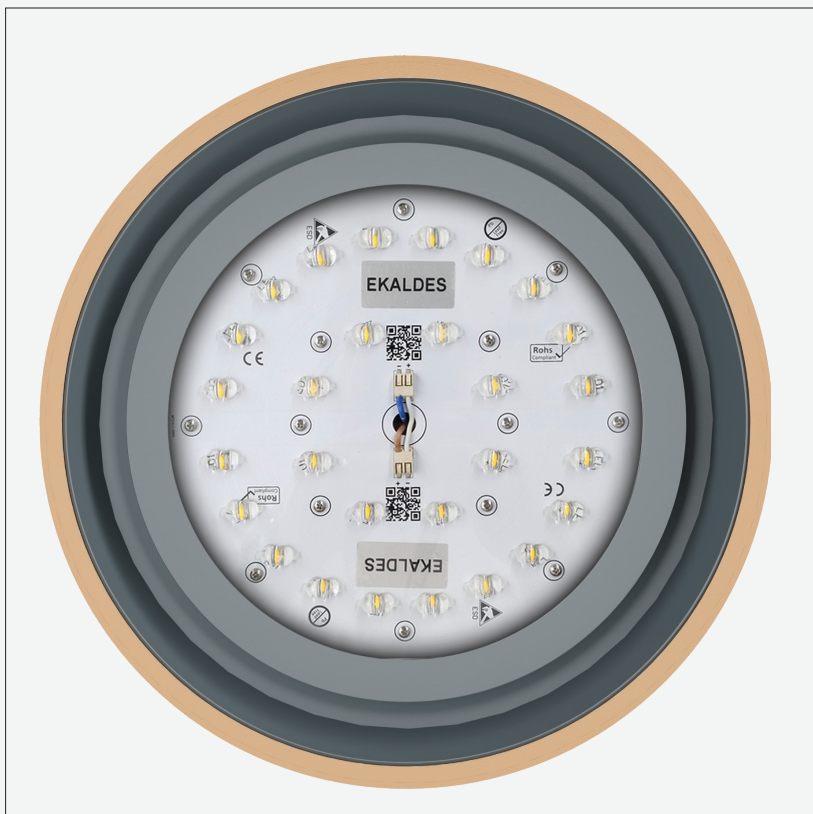

Nema socket
7pin

P. Name	Power	Lumen	C. Tempeture	Control	Weight
Altura	200 W	29.000lm.	2700 K , 6500 K	On/Off, DALIkg.
Altura	240 W	34.800lm.	2700 K , 6500 K	On/Off, DALIkg.

Product Detail

Rated power:	100W
Color temperature:	Ranging from 2200K up to 6500K
Operating voltage:	220~240 VAC
Operating frequency:	50~50 Hz
Ambient temperature:	from -40'C to +55'C
Optional lighting control:	DALI I Step-DIM I O - 10V
Overvoltage protection:	Internal 10kV common model 6kV differential mode External 10kV overvoltage (optional)
LED lifetime:	L80 B10 / 100.000h
Color:	Optional RAL colors available
Ingress protection:	IP 67
Impact protection(BODY):	IK 09
Impact protection(GLASS):	IK 08
Smart lighting:	Nema or Zhaga optional
Body material:	Aluminum injection
Diffusor	Tempered glass
Surge protection	On/6kW
Weight:kg.

Nema socket
7pin

P. Code	P. Name	Power	Lumen	C. Tempeture	Control	Weight
.....	Aqua 40W	40 W	5.800lm.	3000 K , 4000 K	On/Off, DALIkg.
.....	Aqua 60W	60 W	8.700lm.	3000 K , 4000 K	On/Off, DALIkg.

Product Detail