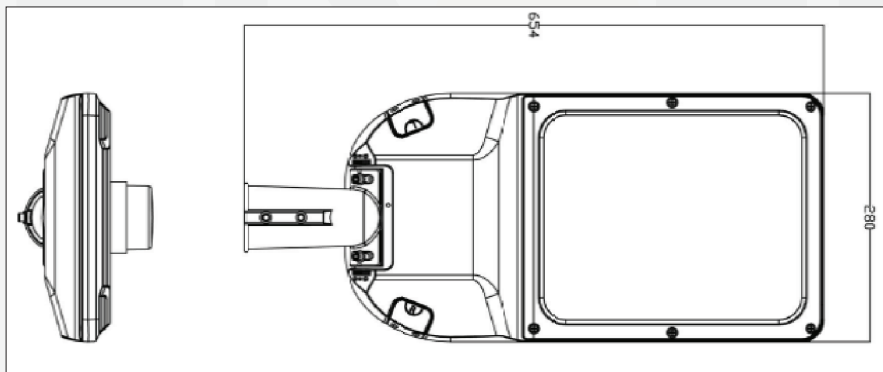

P. Name	Power	Lumen	C. Tempeture	Control	Weight
Altura	200 W	29.000lm.	2700 K , 6500 K	On/Off, DALI	.....kg.
Altura	240 W	34.800lm.	2700 K , 6500 K	On/Off, DALI	.....kg.