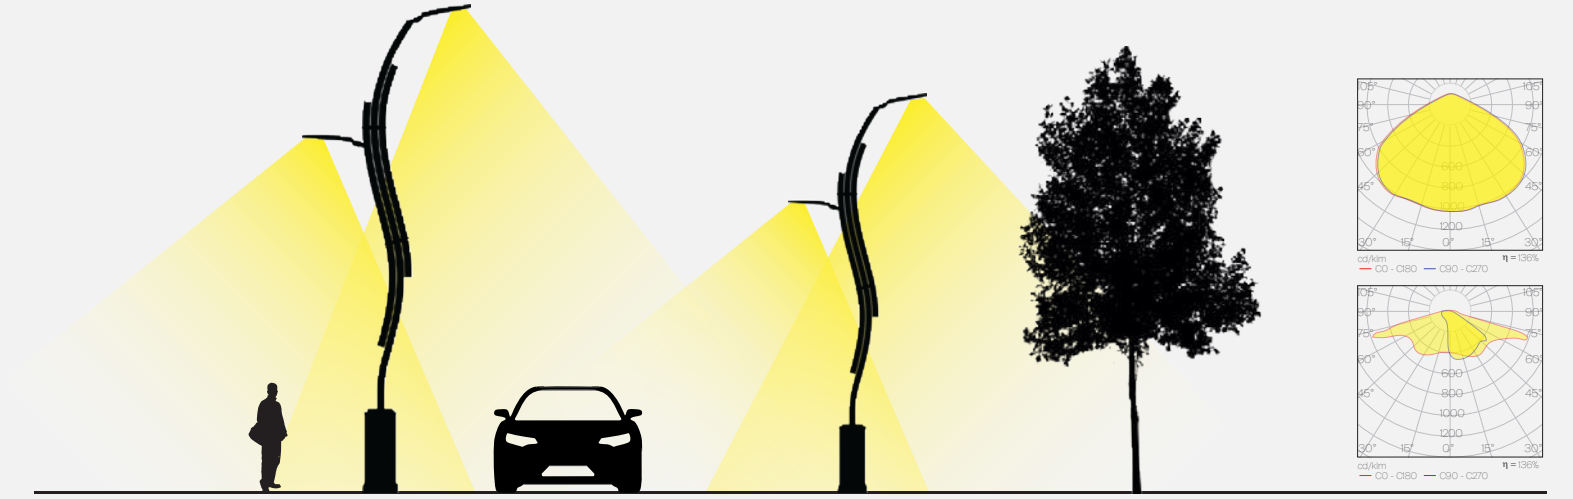

Optik detay / Optical detail