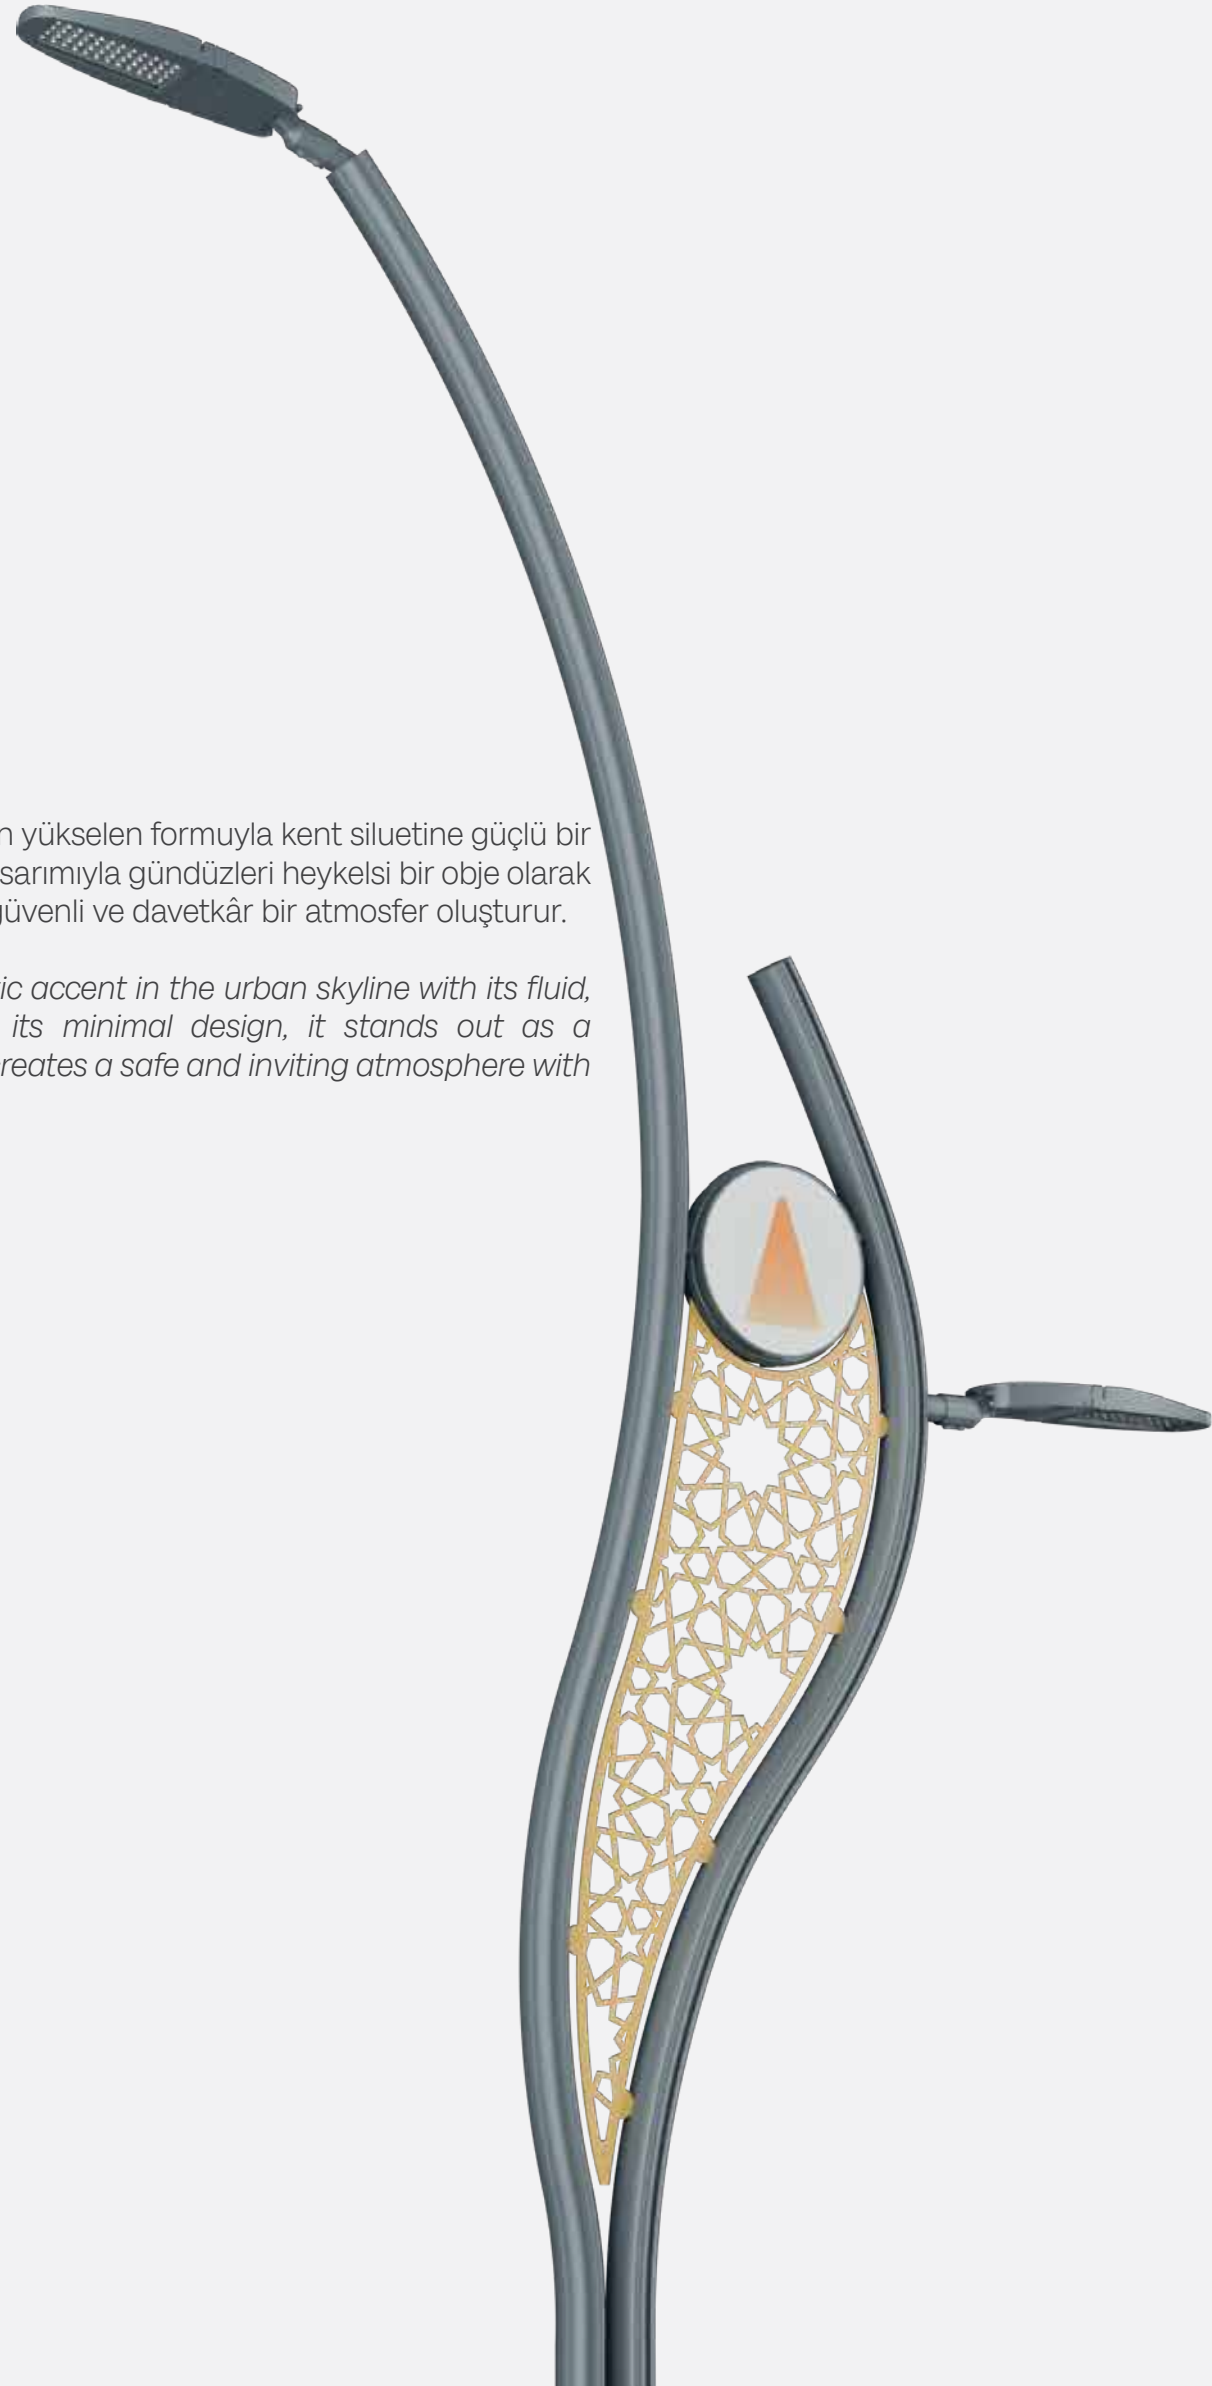

alya

ead-1200

Alya, akıcı ve tek hat üzerinden yükselen formuyla kent silüetine güçlü bir estetik vurgu katar. Minimal tasarımıyla gündüzleri heykelsi bir obje olarak öne çıkar, geceleri ise ışığıyla güvenli ve davetkâr bir atmosfer oluşturur.

Alya creates a strong aesthetic accent in the urban skyline with its fluid, single-line rising form. With its minimal design, it stands out as a sculptural object by day and creates a safe and inviting atmosphere with its light at night.