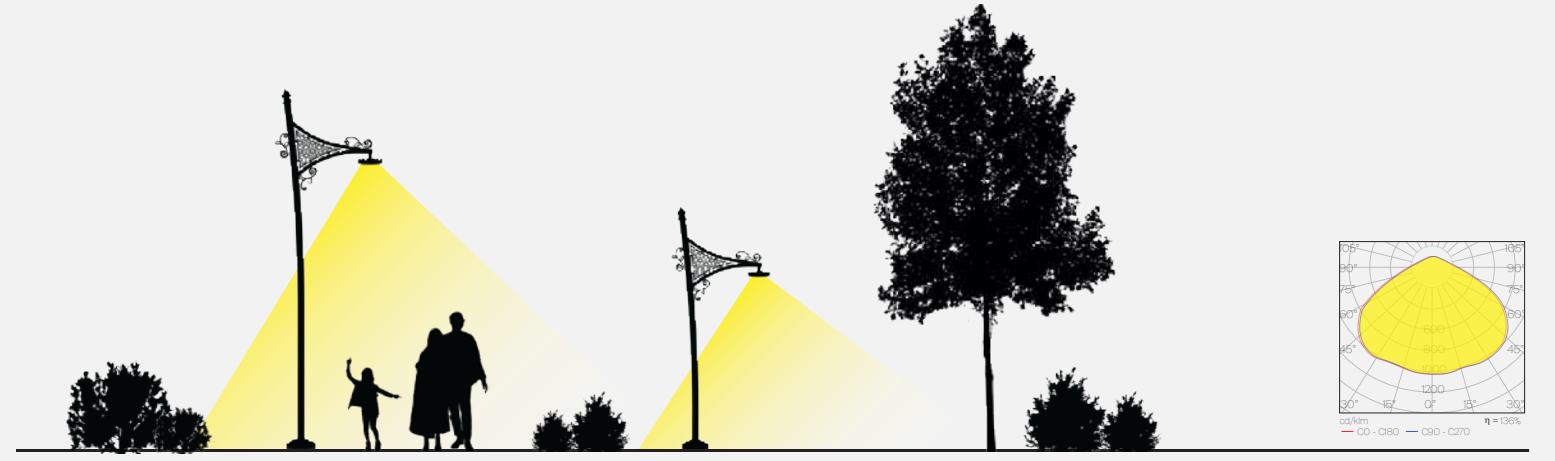

Optik detay / Optical detail