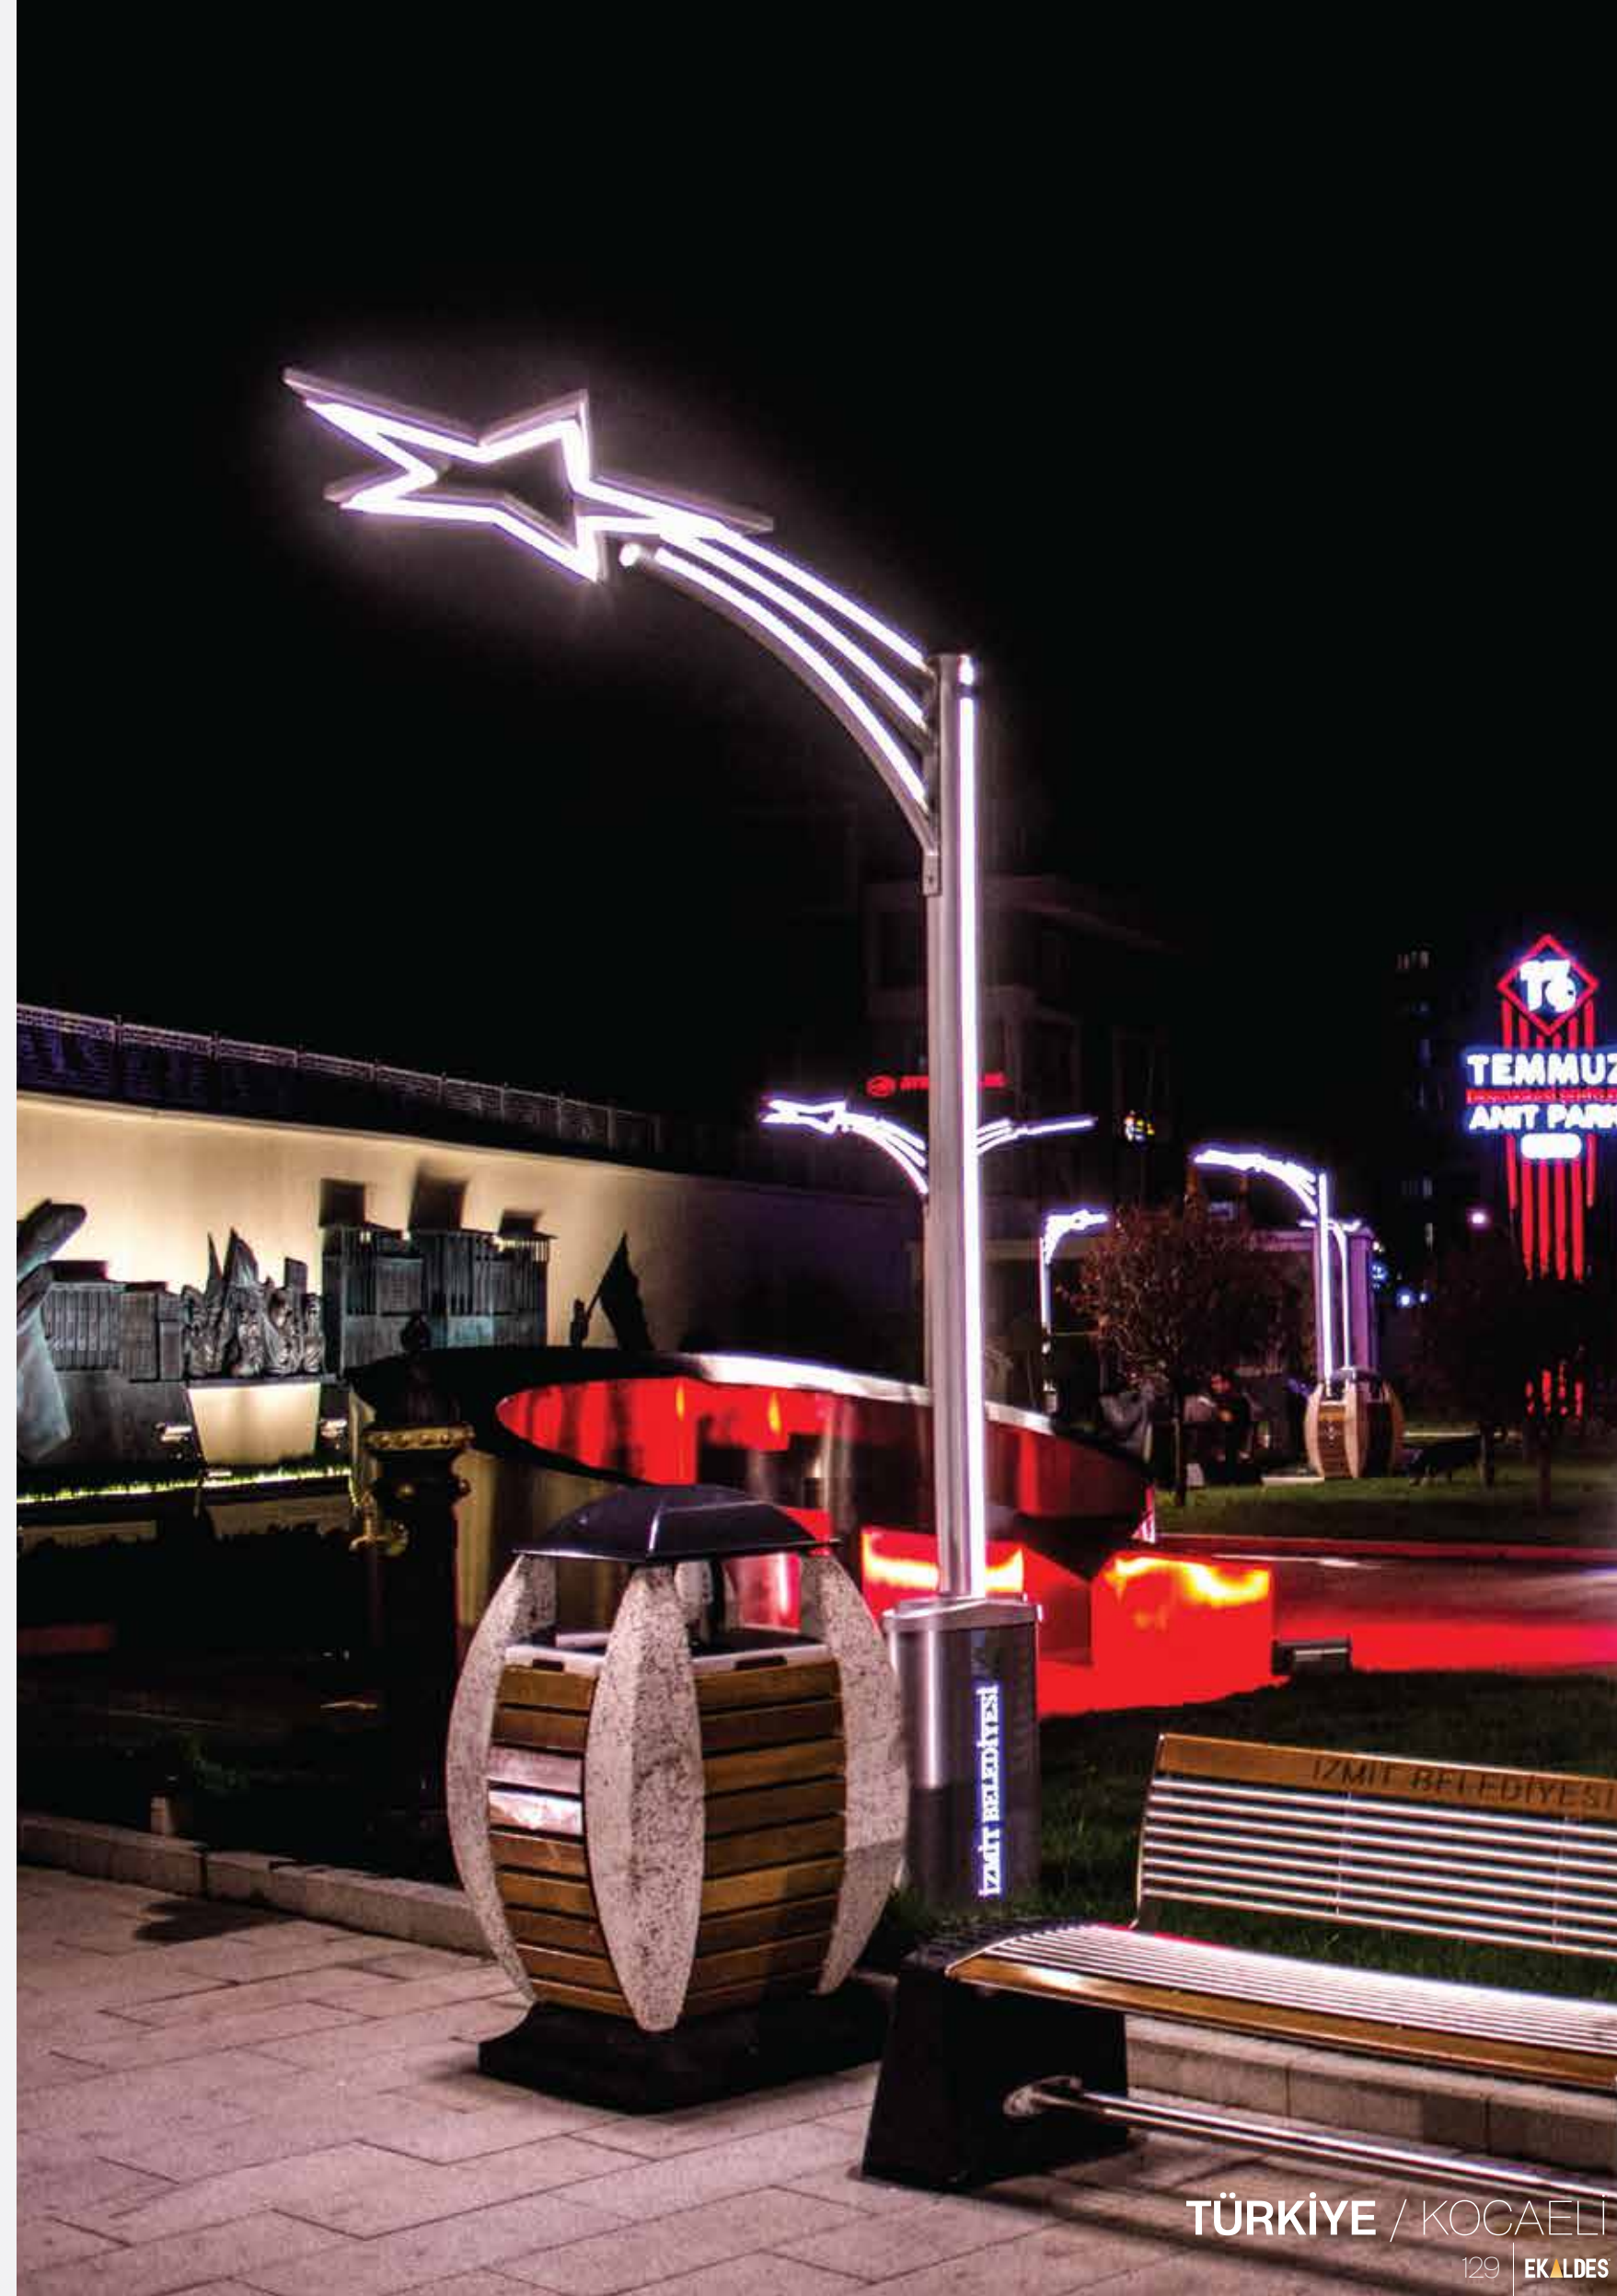

Renk alternatifleri / Colour alternatives

Armatür alternatifleri / Fixture alternatives