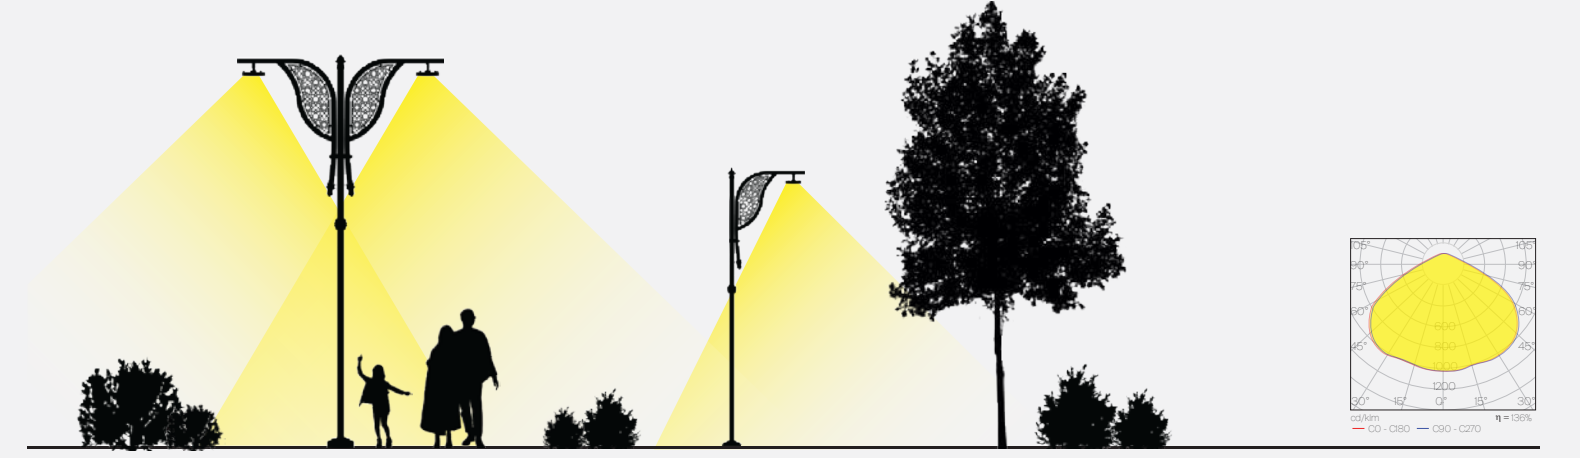

Optik detay / Optical detail