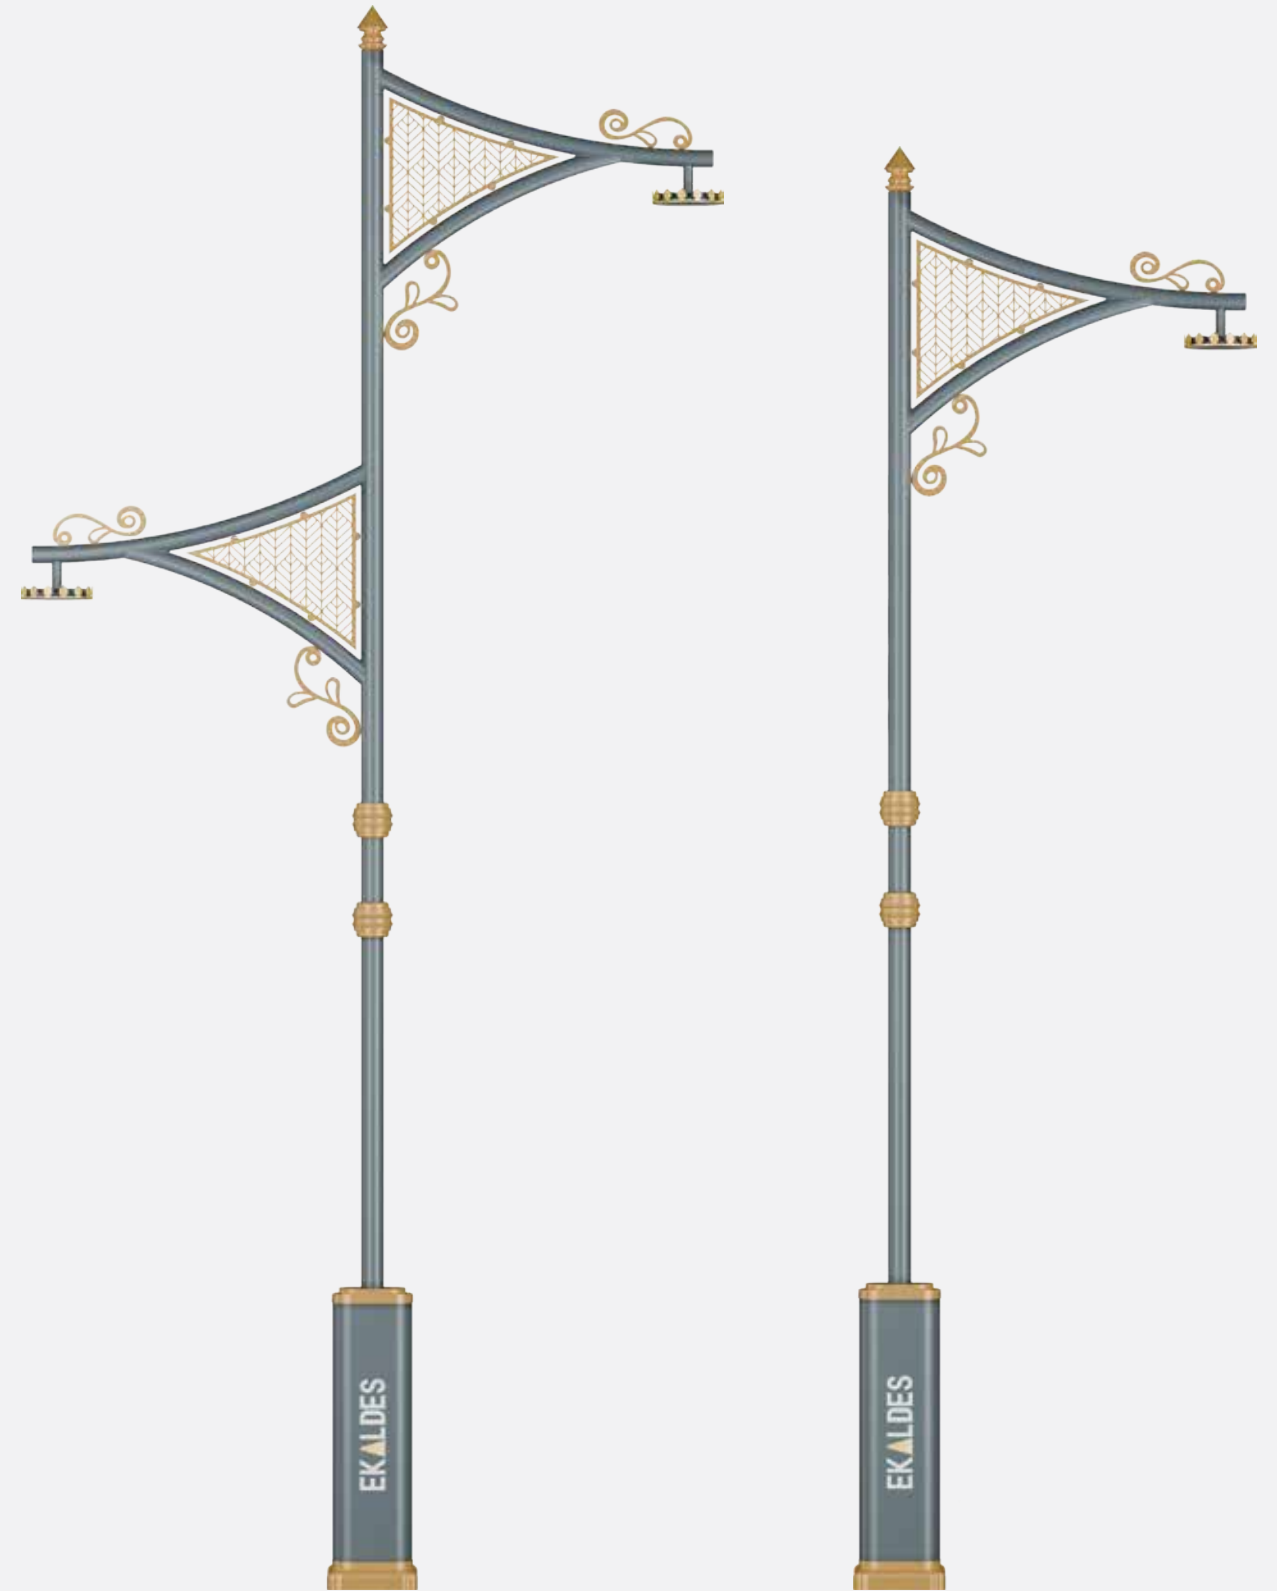

Optik detay / Optical detail