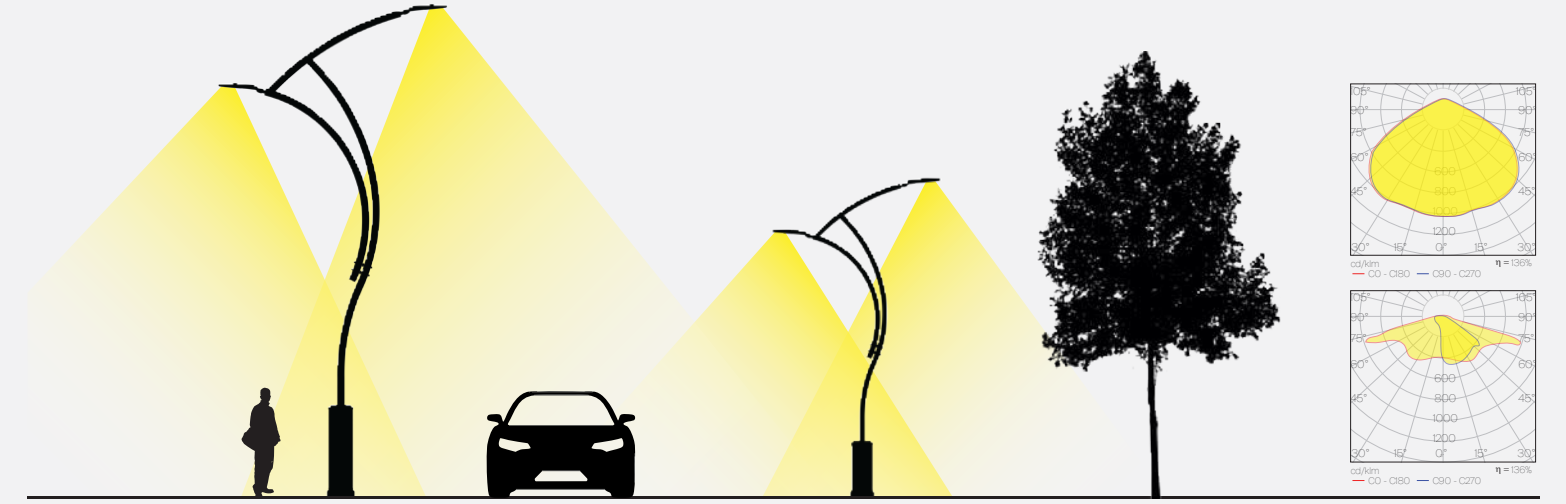

reva

ead-3800

Reva, asimetrinin estetik gücünü temsil eder. Beklenmedik çizgileri ve alışılmışın dışındaki formu, çevresine sürprizli bir karakter kazandırır. Bu sıra dışı yapı, şehre hareket ve canlılık katar. Gündüzleri heykelsi farklılığıyla dikkat çekerken, geceleri ışığıyla davetkâr bir atmosfer oluşturur.

Reva represents the aesthetic power of asymmetry. Its unexpected lines and unconventional form give its surroundings a distinctive and surprising character. This extraordinary structure brings movement and vitality to the city. While it draws attention with its sculptural presence during the day, it creates an inviting atmosphere with its light at night.

Optik detay / Optical detail