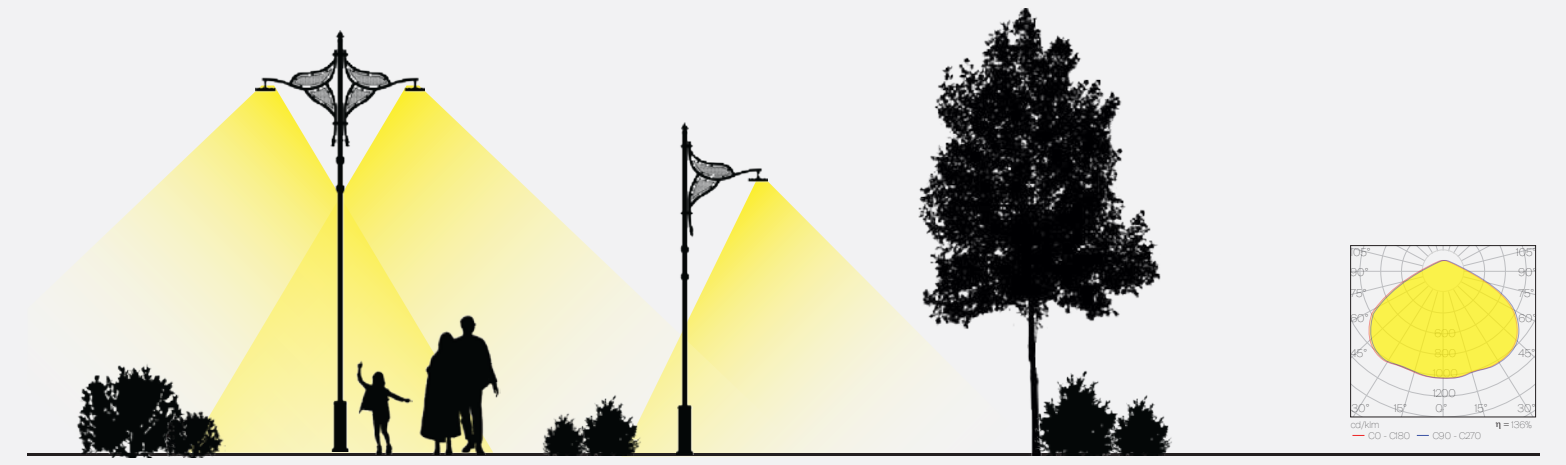

Optik detay / Optical detail