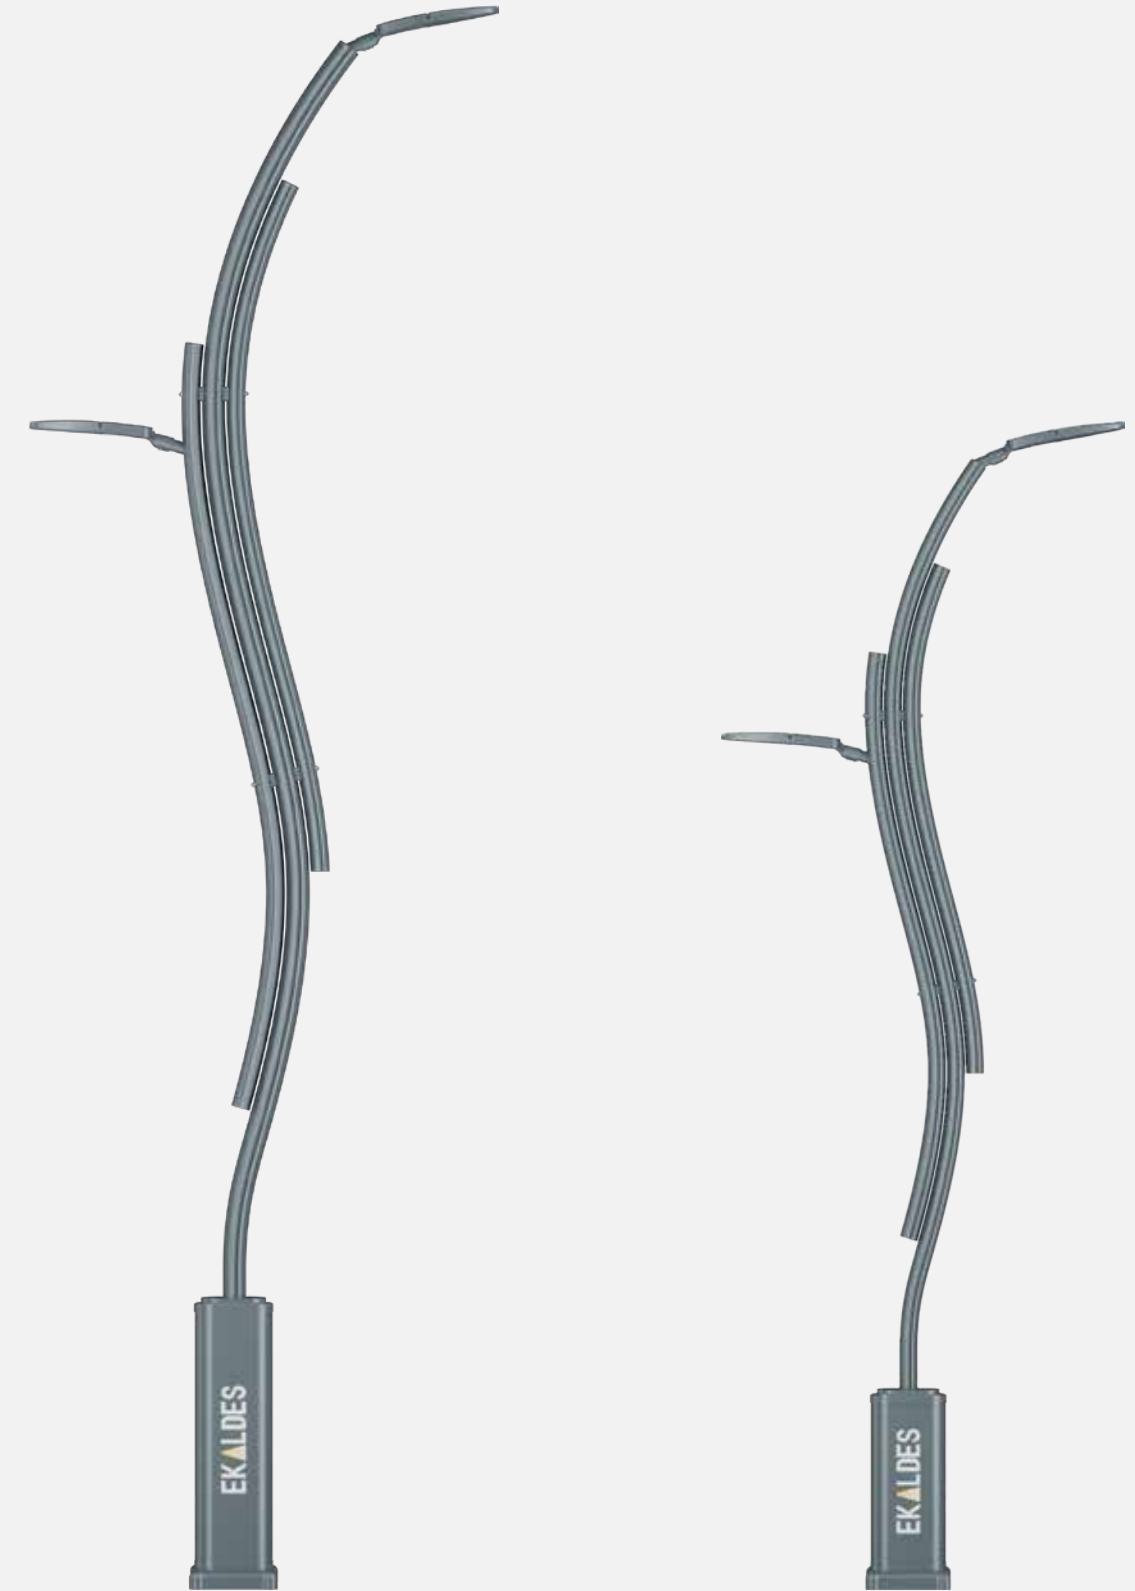

Optik detay / Optical detail