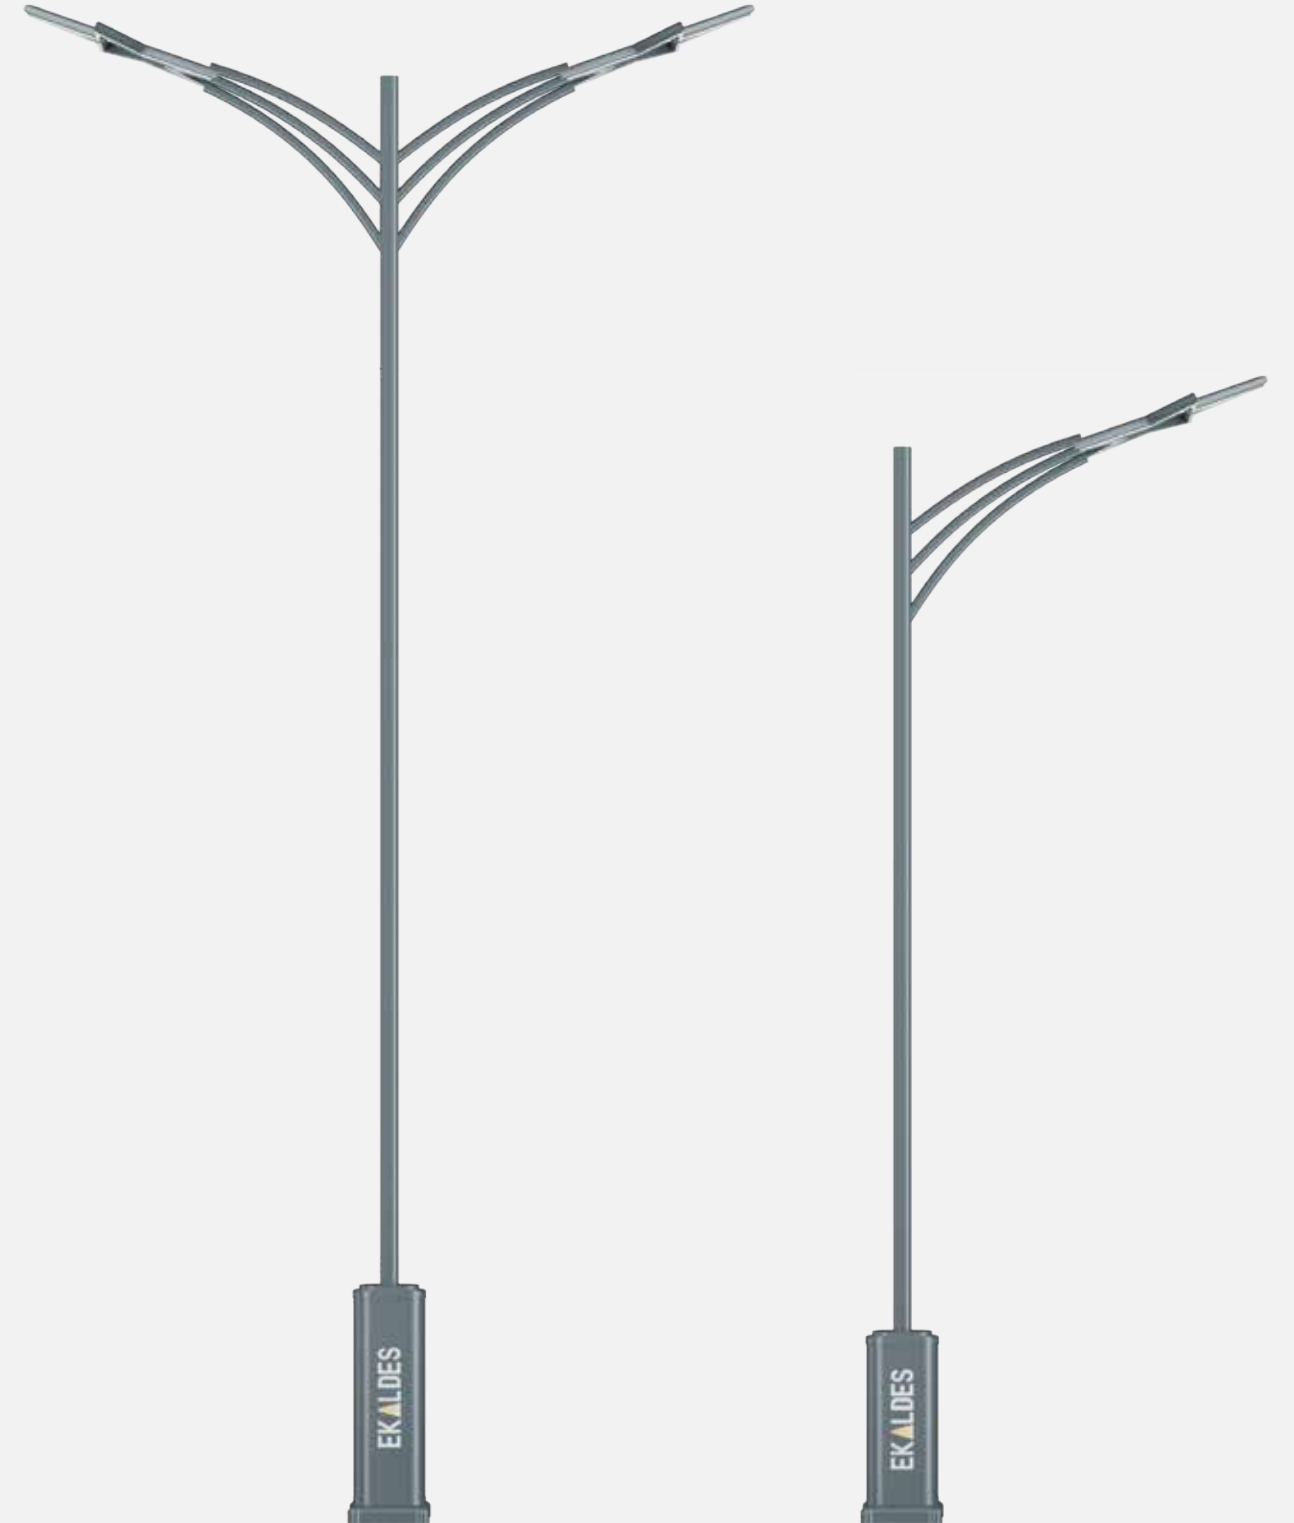

nova

ead-11000

Nova, gökyüzünde kayan bir yıldız andıran formuyla geceye estetik bir iz bırakır. Işıklarıyla çevresini süslerken, formunun etkisiyle bulunduğu alanı daha da büyümlü bir atmosfere taşır. Gündüzleri güçlü silüetiyle dikkat çeker, geceleri ise ışığıyla insanı farklı bir dünyaya götürür.

Nova leaves an aesthetic trace across the night with a form reminiscent of a shooting star gliding through the sky. While its light adorns the surroundings, the impact of its form transforms the space into a more enchanting atmosphere. During the day, it draws attention with its strong silhouette; at night, its light carries people into a different world.

Optik detay / Optical detail