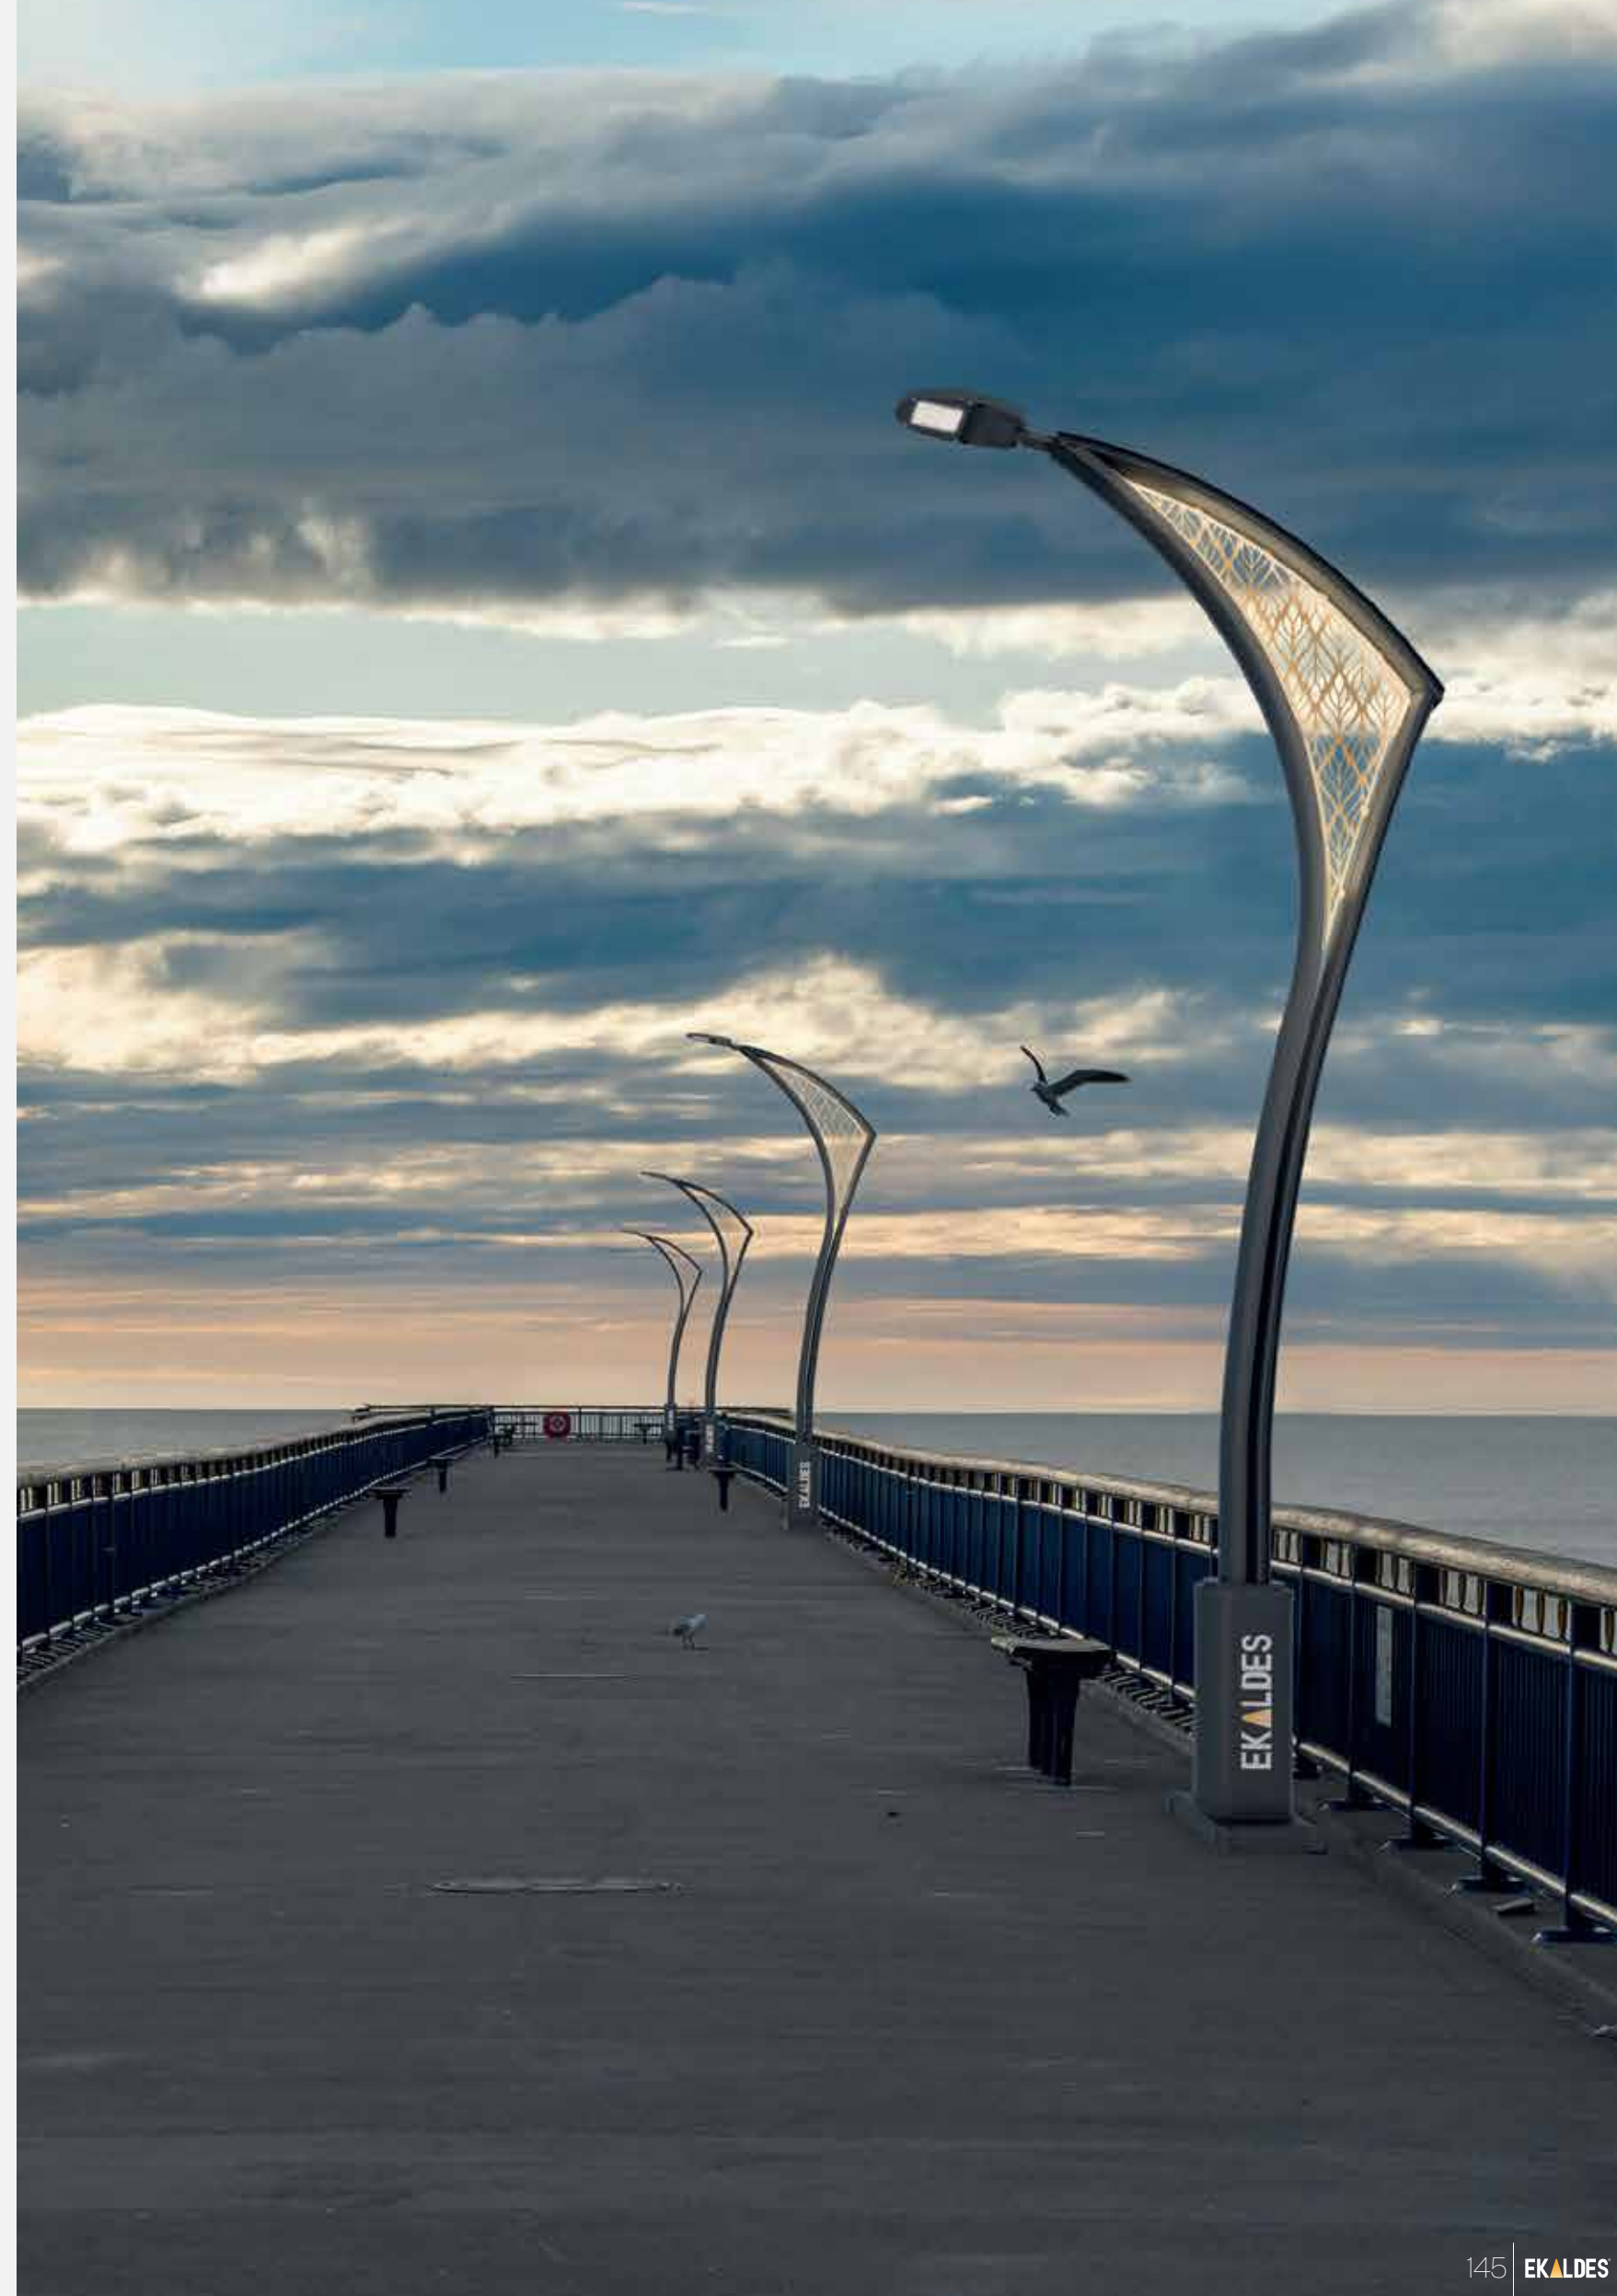

Renk alternatifleri / Colour alternatives

Armatür alternatifleri / Fixture alternatives