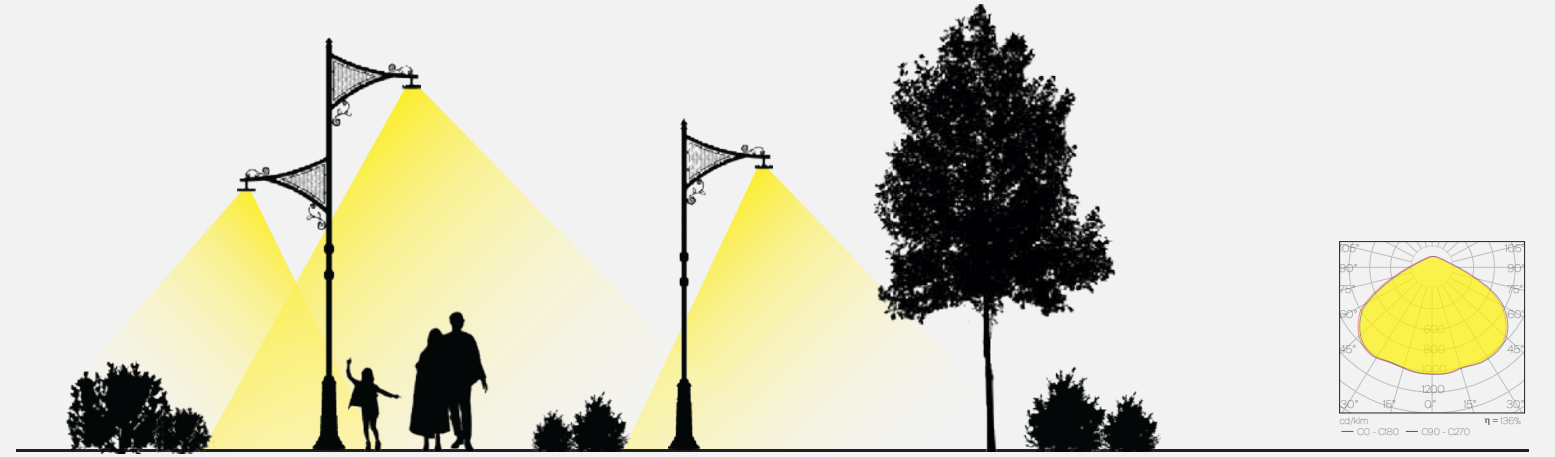

Optik detay / Optical detail