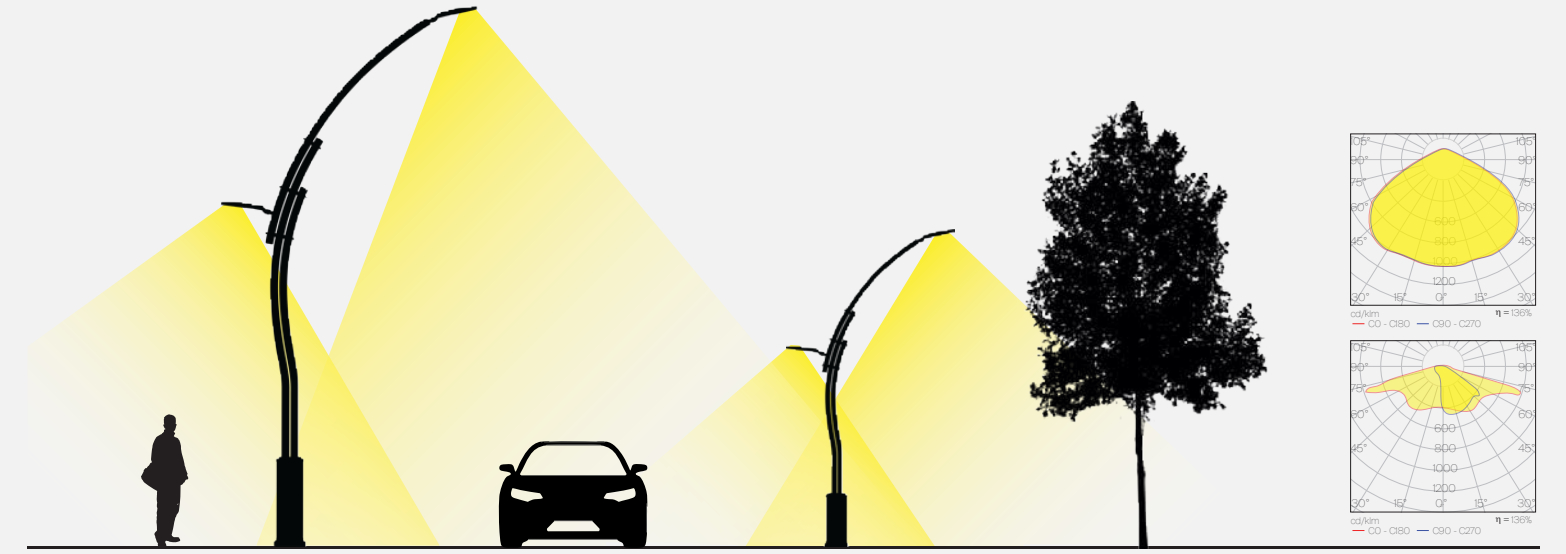

rin

ead-3700

Rin, sadeliğin tekrar ile canlandırıldığı özgün bir tasarımdır. Katmanlı profilleri, yalın formuna hareket ve derinlik kazandırır. Fazlalıklardan arınmış yapısı net bir duruş sergilerken, tekrarın gücüyle estetik bir dinamizm oluşturur. Bu dengeli bütünlük, kentsel kimliğe zarif bir katkı sunar.

Rin is a distinctive design where simplicity is brought to life through repetition. Its layered profiles add movement and character to an otherwise minimal form. Free from unnecessary details, it presents a clean and refined presence, while the power of repetition creates an aesthetic sense of dynamism. This balanced composition offers an elegant contribution to the identity of the city.

Optik detay / Optical detail