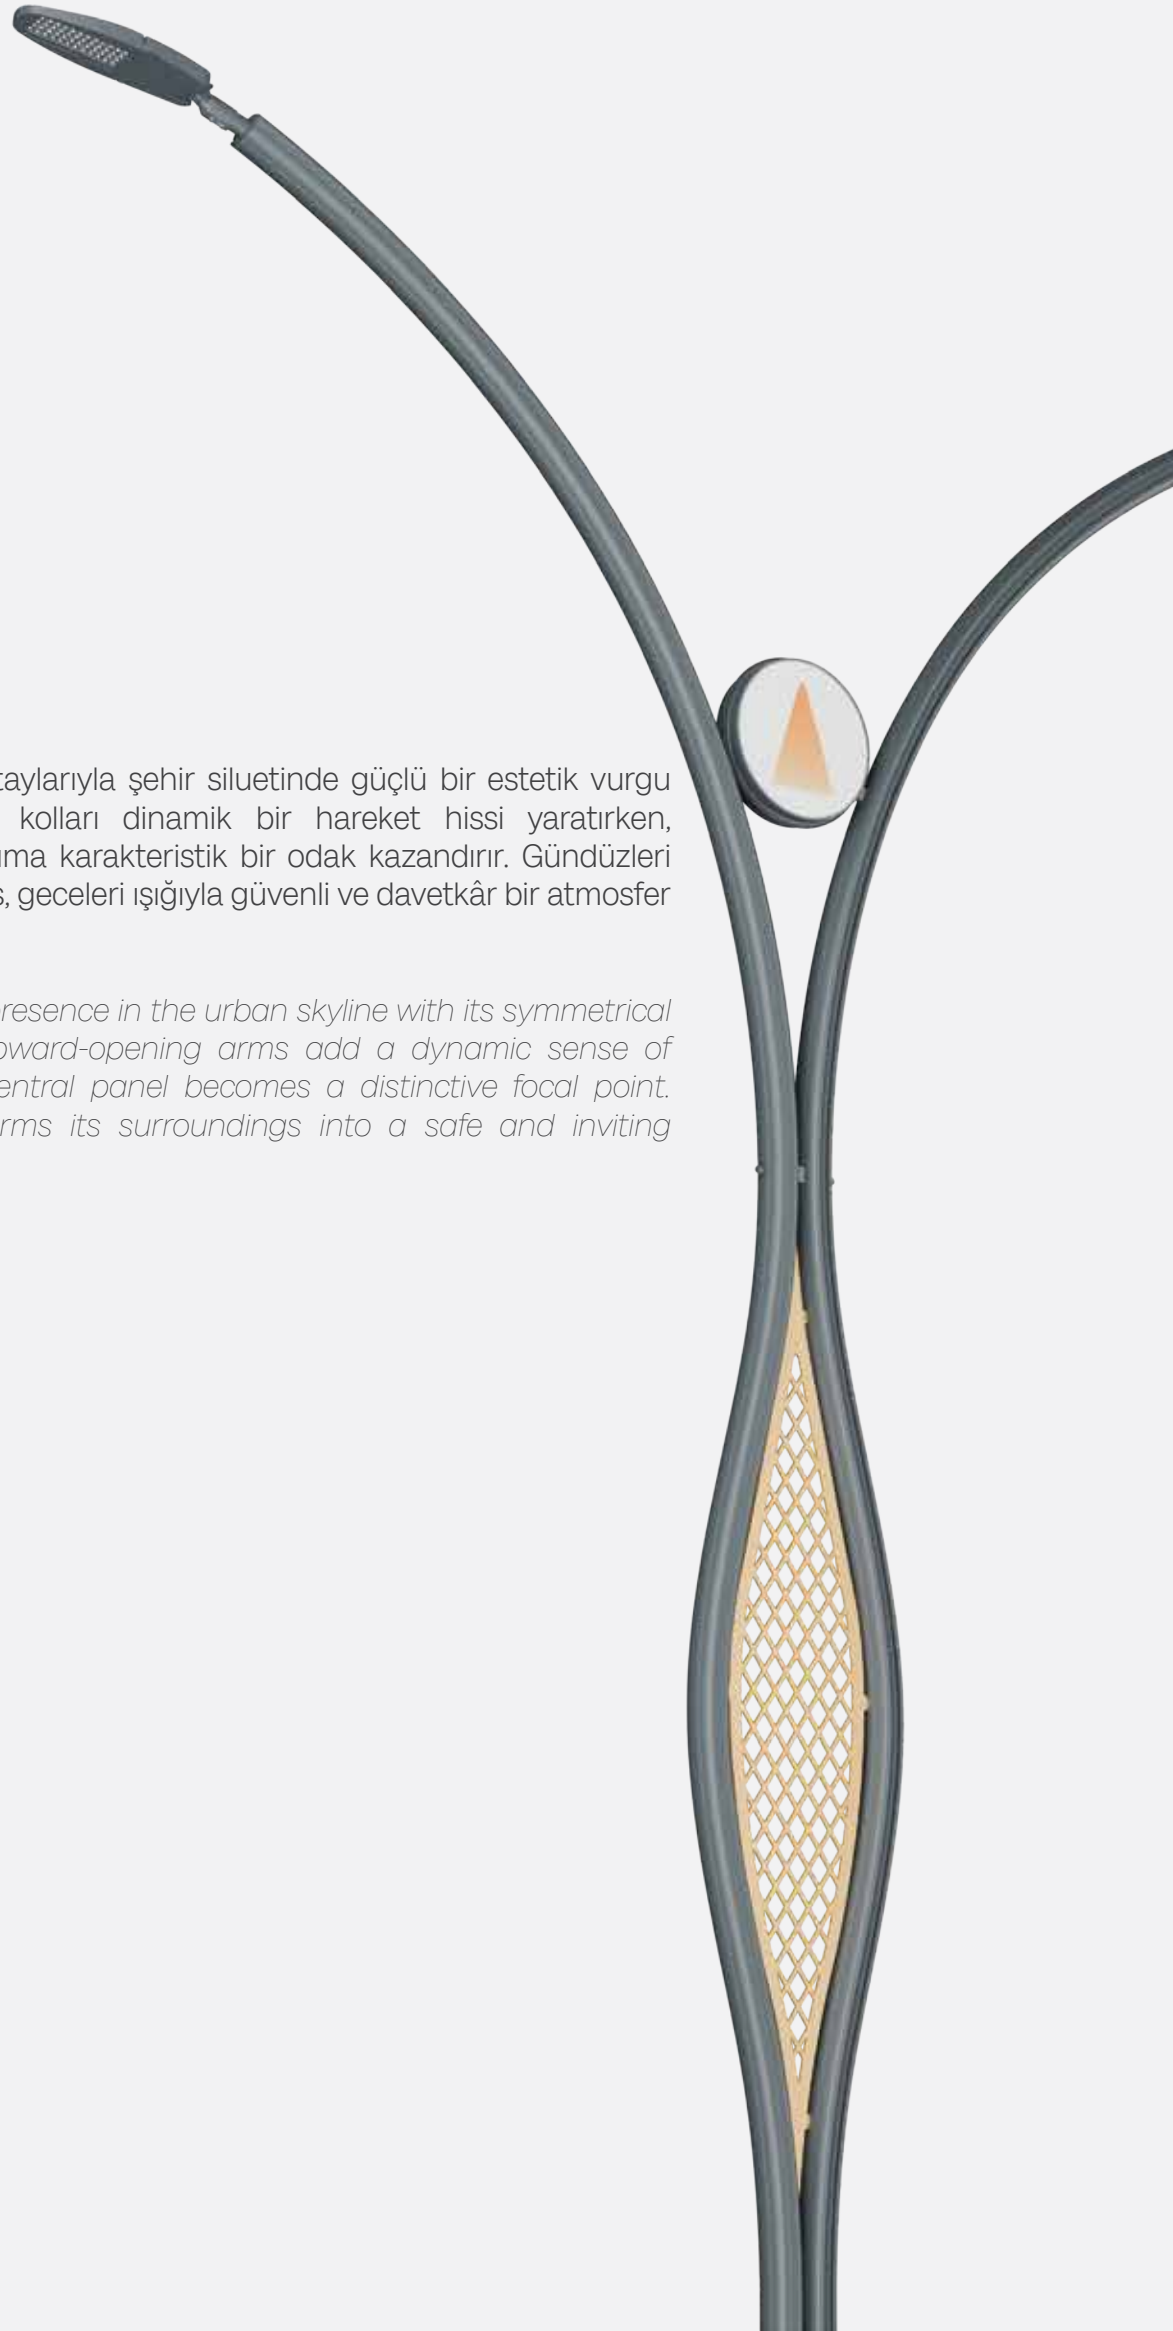

Axis creates a strong aesthetic presence in the urban skyline with its symmetrical form and refined details. Its upward-opening arms add a dynamic sense of movement, while the circular central panel becomes a distinctive focal point. Sculptural by day, Axis transforms its surroundings into a safe and inviting atmosphere at night.