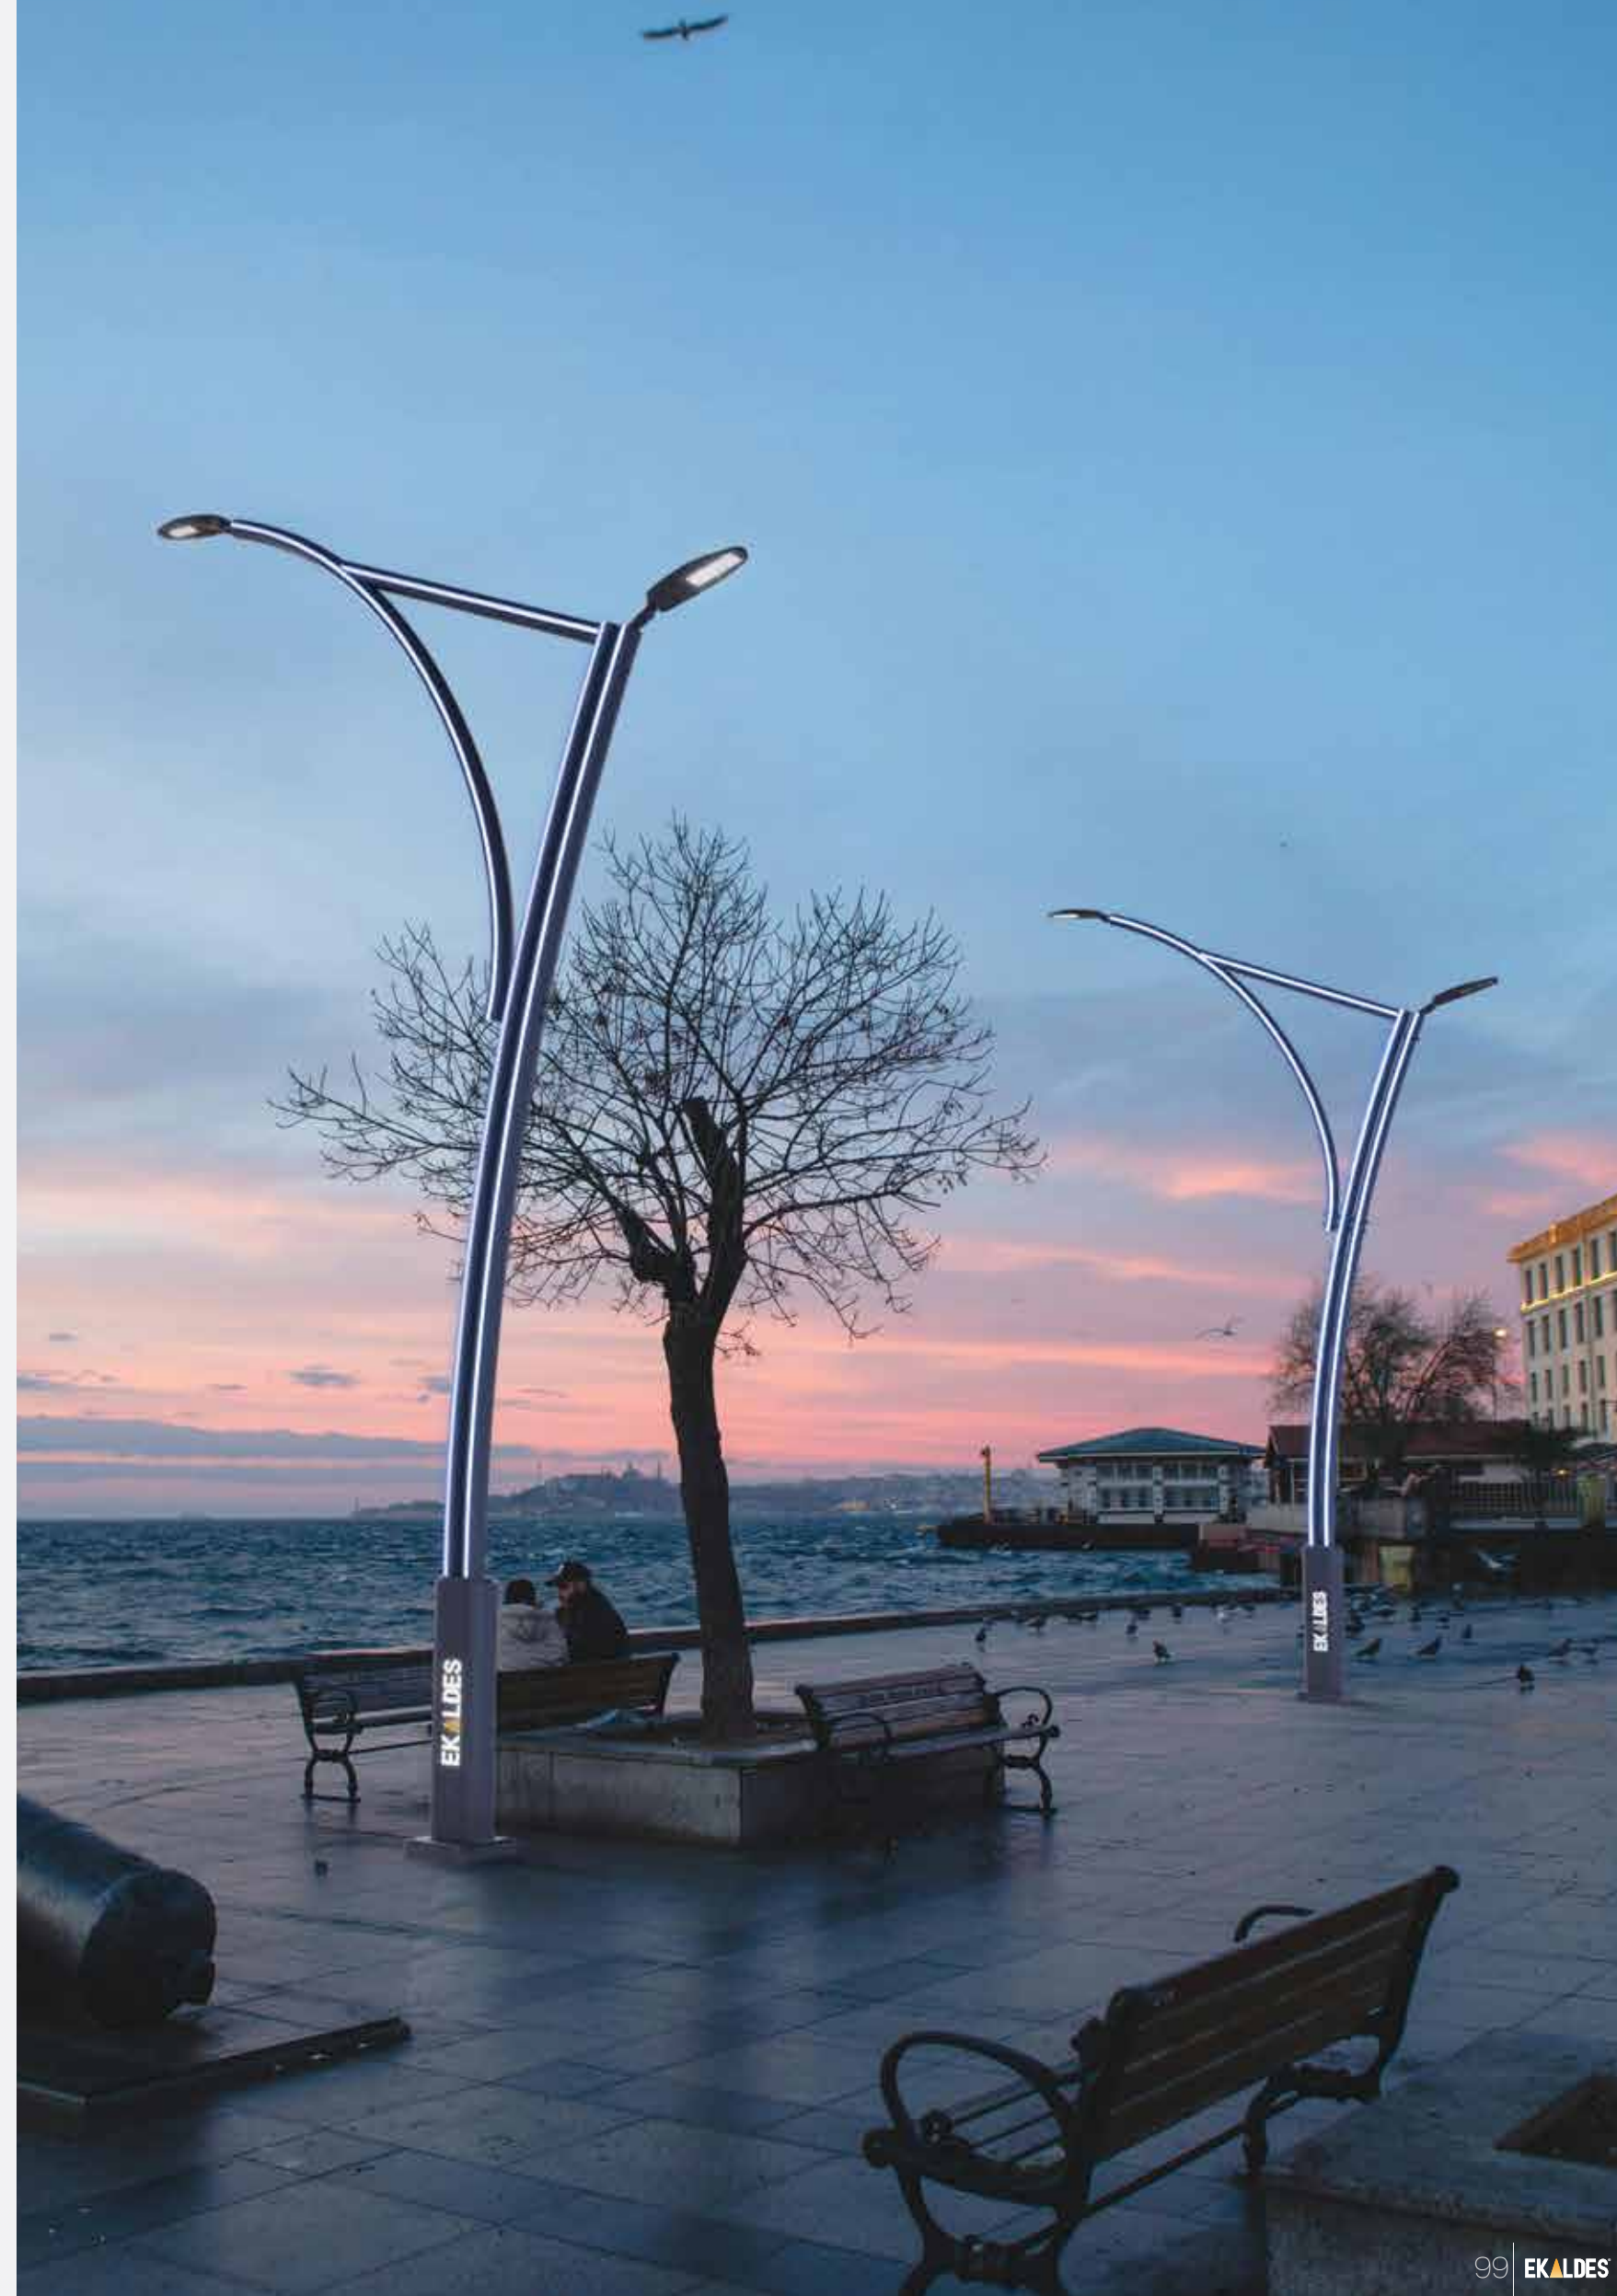

Renk alternatifleri / Colour alternatives

Armatür alternatifleri / Fixture alternatives