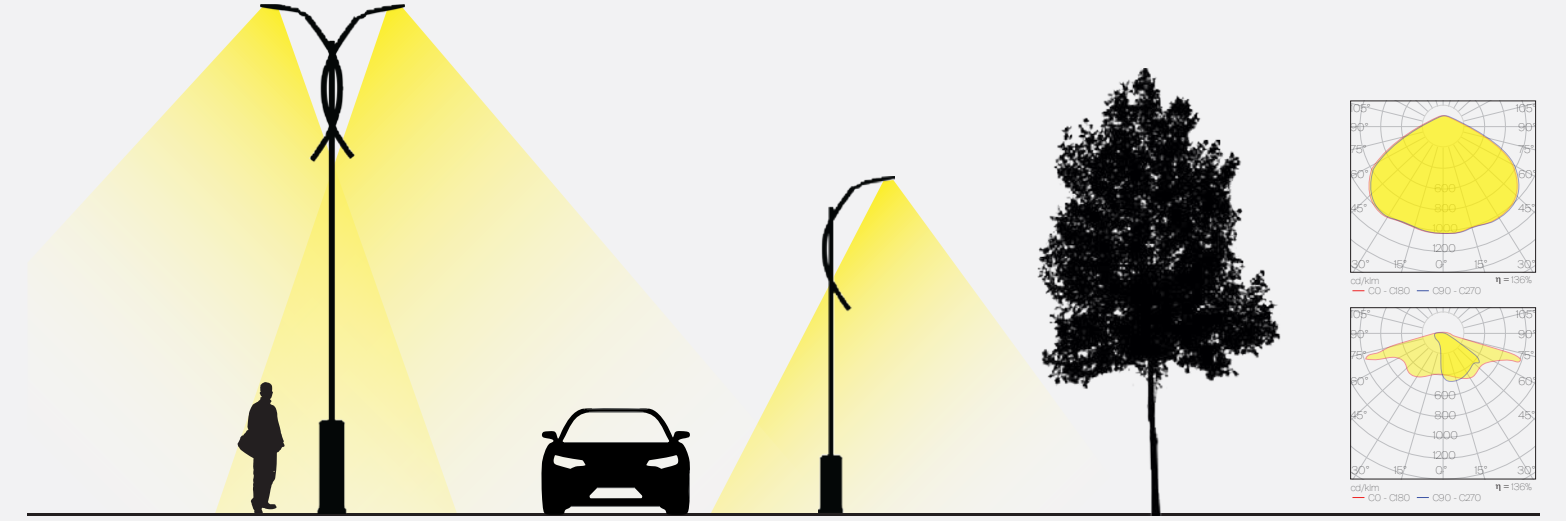

nex

ead-4300

Nex, beklenmedik hareketliliğin estetik bir yansımasıdır. Düz profiline eklenen kıvrımlı yapı, sadeliğin sıkıcılığını ortadan kaldırarak formu zenginleştirir. Zıtlıkların bir araya gelişi, ışıkla bütünleştiğinde uyumlu bir birliktelik oluşturur. Böylece direk, şehrin kimliğine hem dinamizm hem de estetik bir katkı sunar.

Nex is an aesthetic expression of unexpected movement. The curved structure added to its straight profile eliminates the monotony of simplicity and enriches the form. When these contrasts come together with light, they create a harmonious unity. In this way, the pole contributes both dynamism and aesthetic value to the identity of the city.

Optik detay / Optical detail