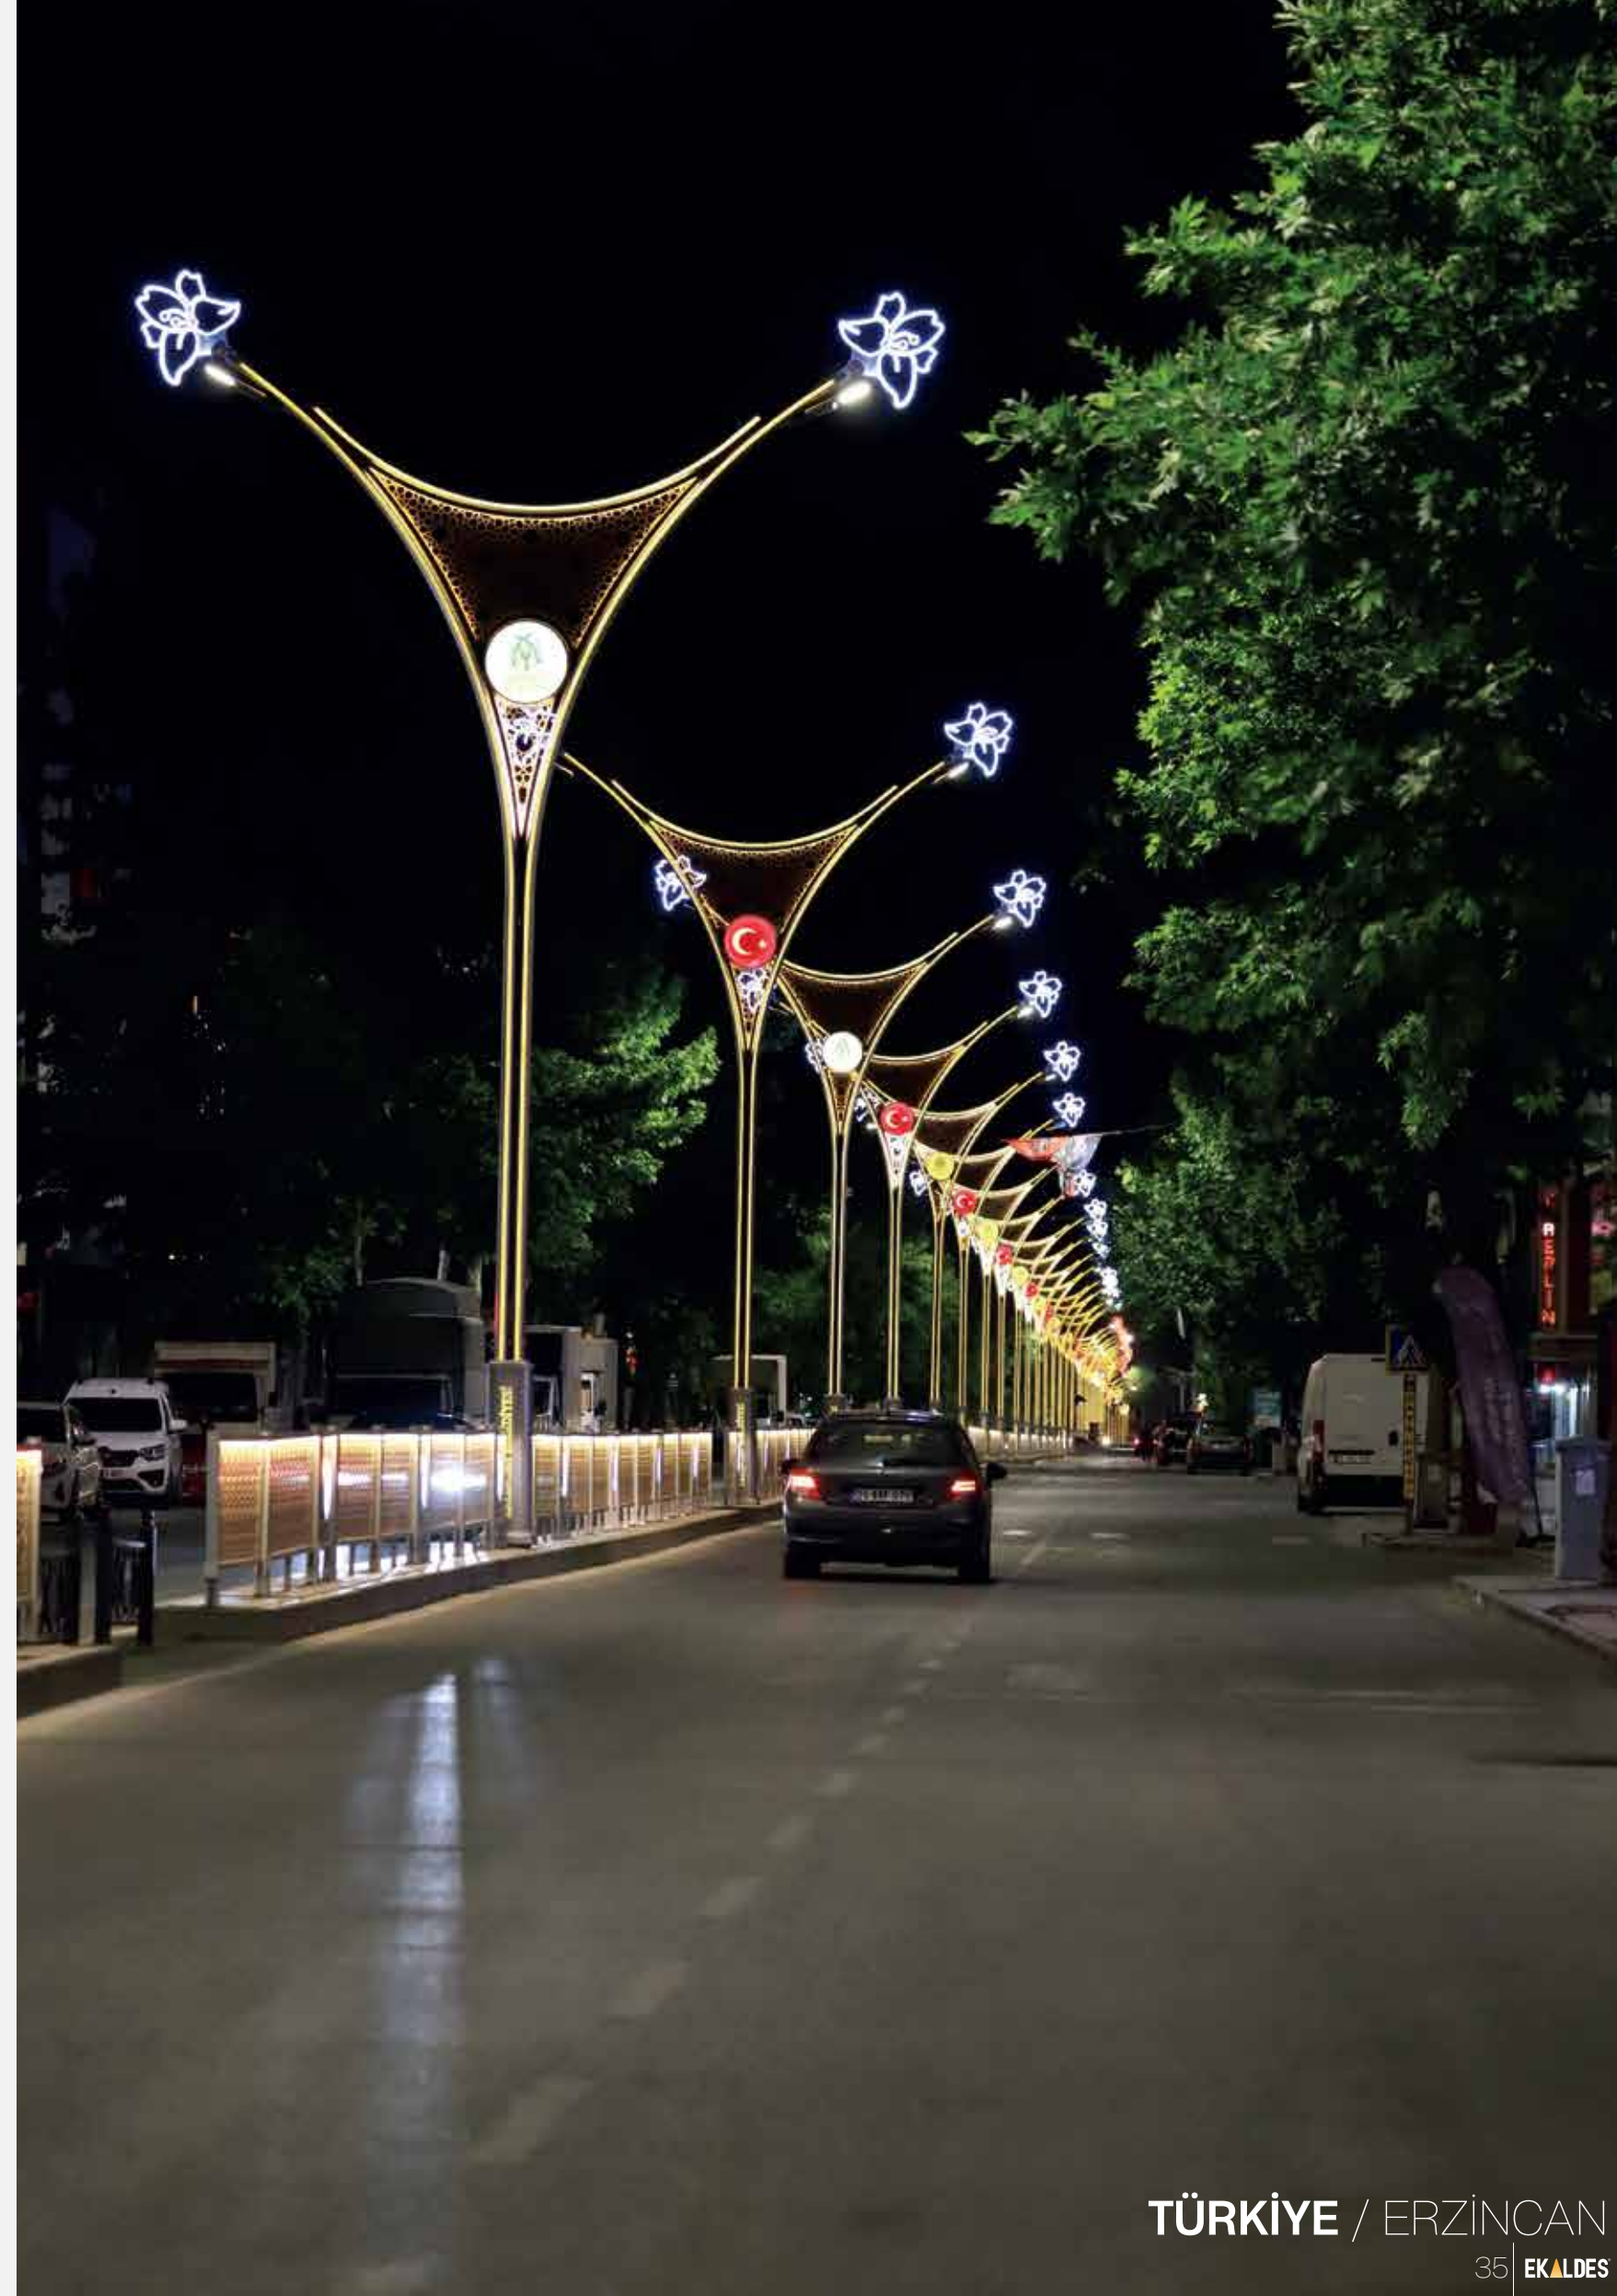

Renk alternatifleri / Colour alternatives

Armatür alternatifleri / Fixture alternatives