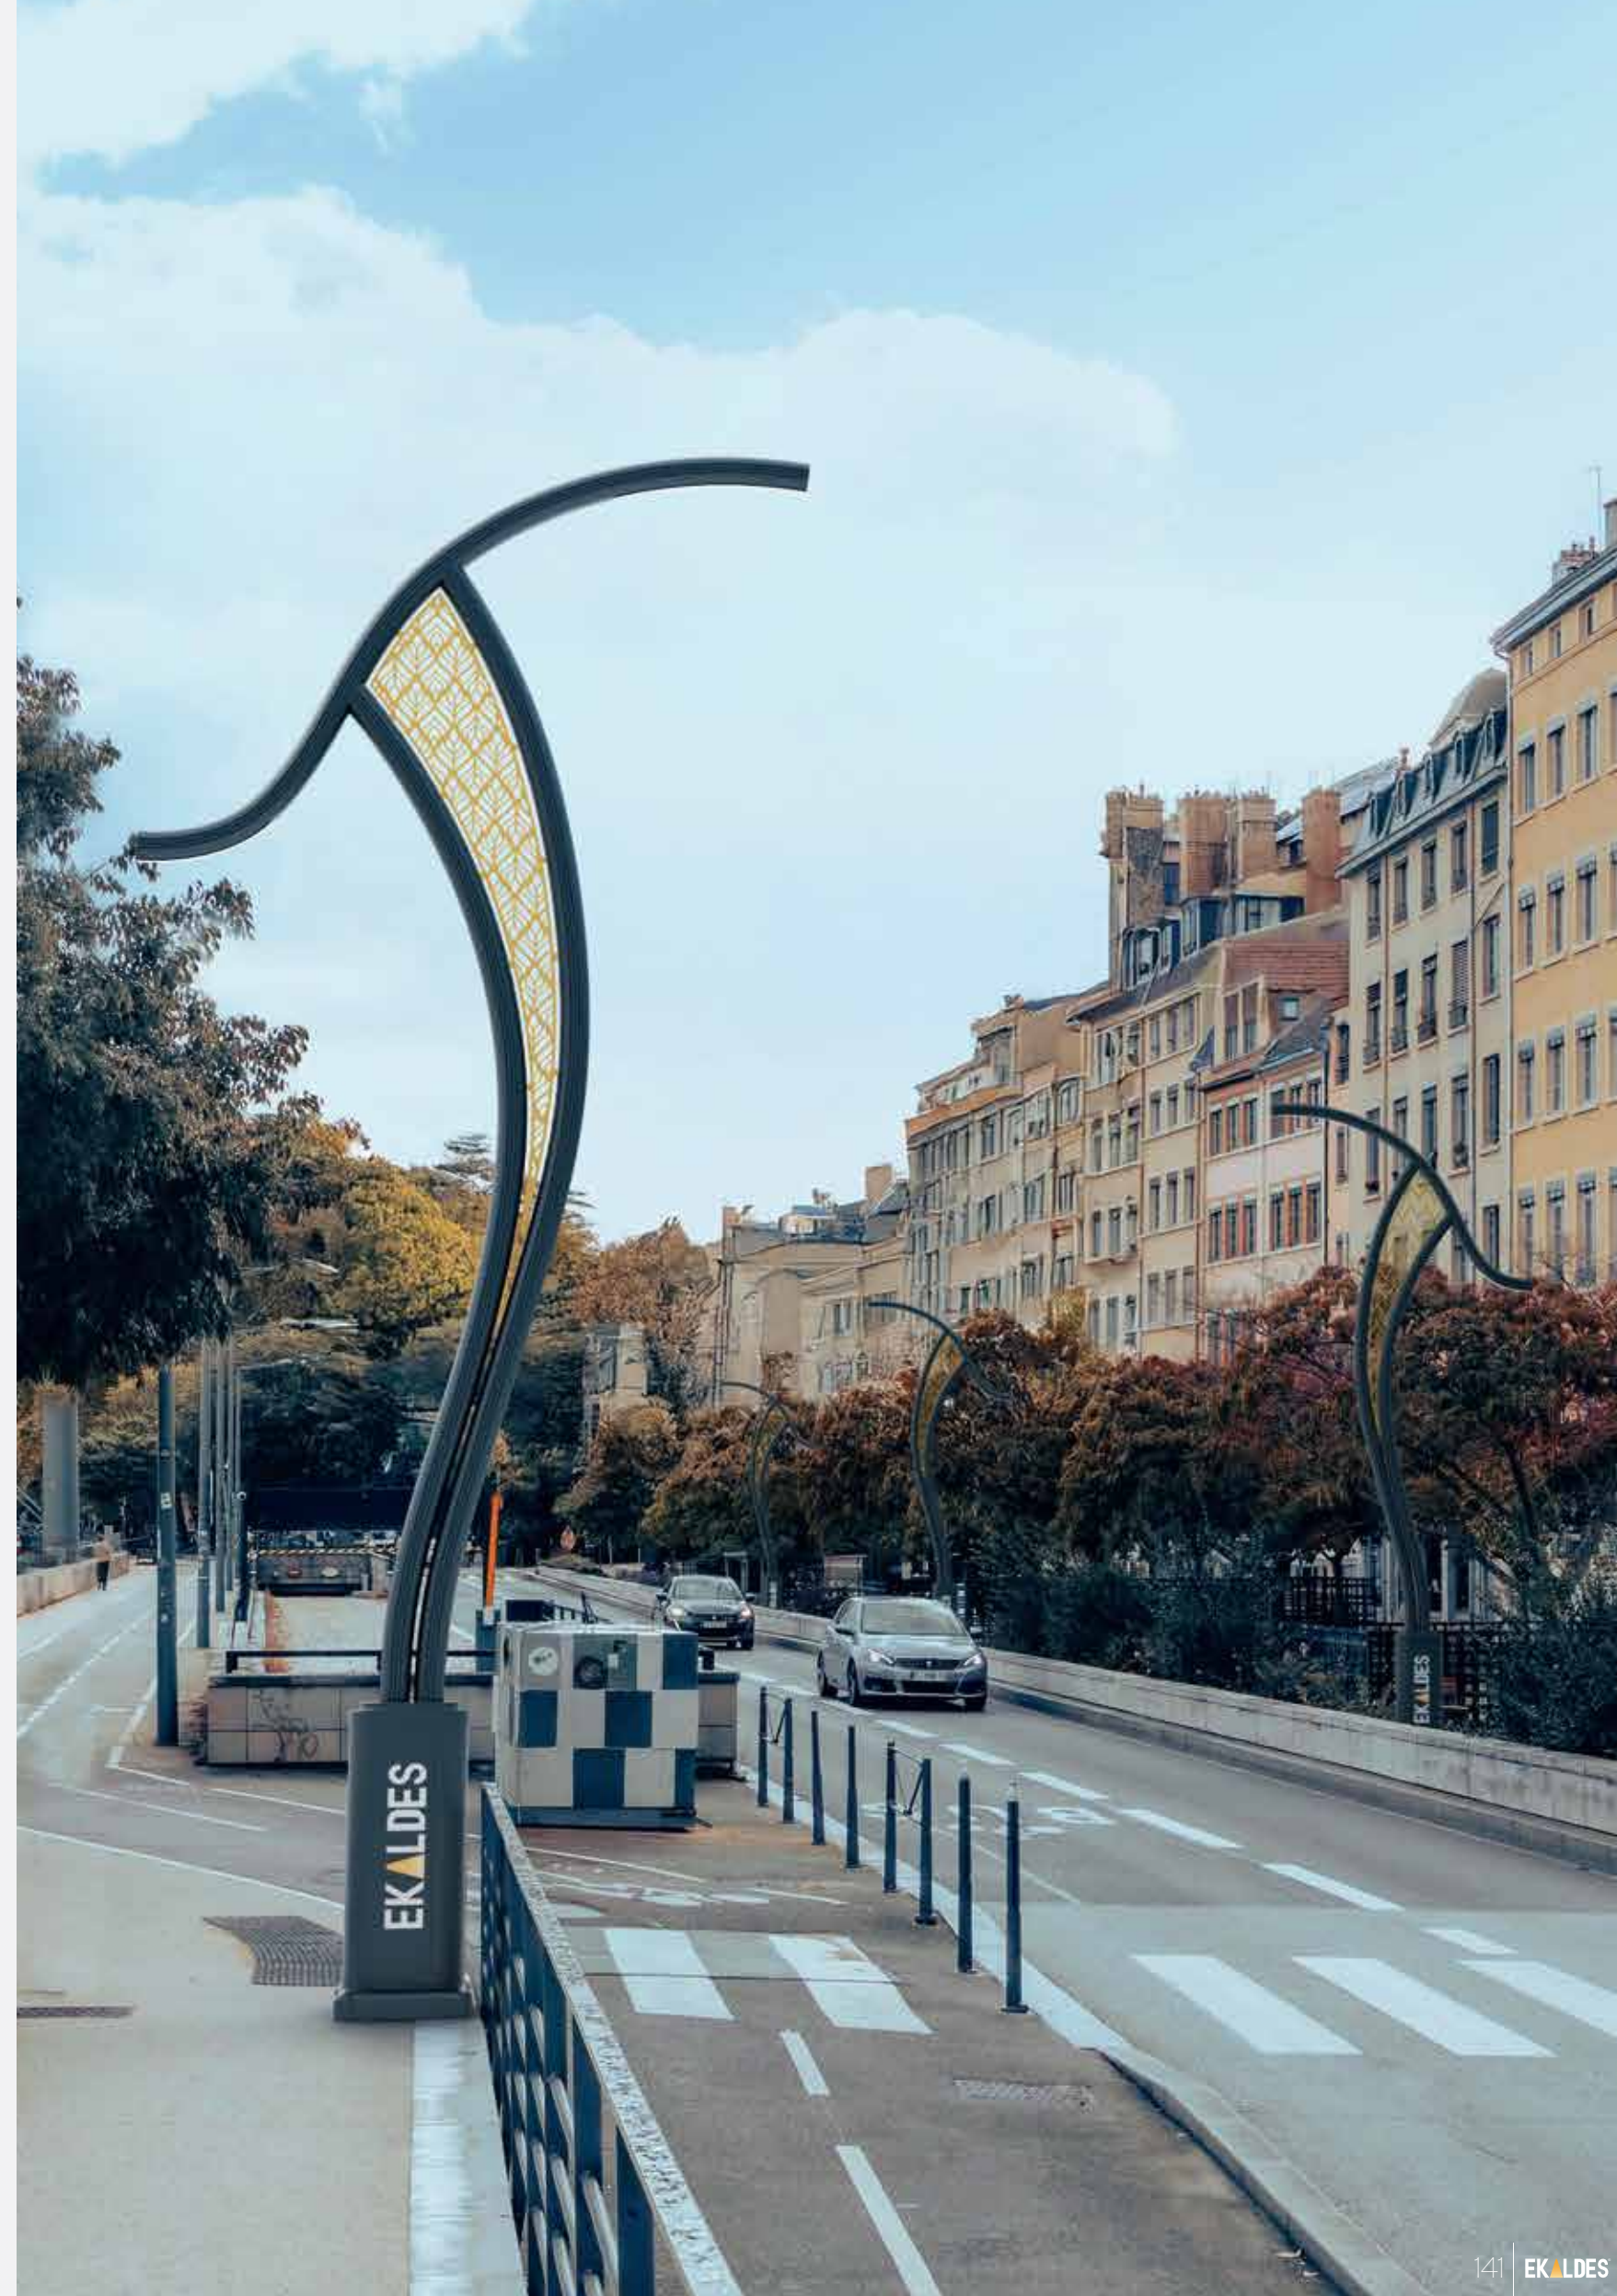

Profil alternatifleri / Profile alternatives

Renk alternatifleri / Colour alternatives