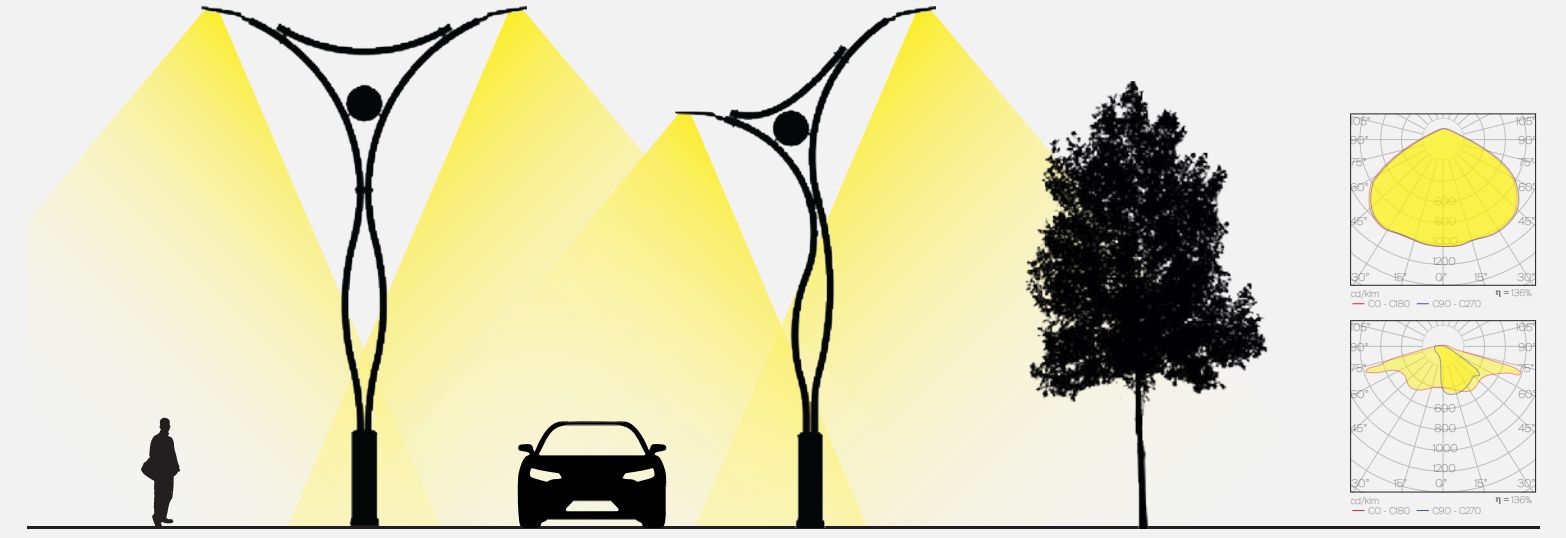

Viva brings a modern identity to urban life with its clean lines and elegant form. Its upward-opening arms symbolize the rise of light through the cityscape. By day, it stands as a sculptural object; by night, it becomes a symbolic design integrated with light.

Thanks to its modular structure, Viva can be customized according to different needs. It offers body options with or without LED and various luminaire alternatives. The logo area and CNC-cut motifs allow the pole to adapt to the identity of its surroundings.

Profil alternatifleri / Profile alternatives

Renk alternatifleri / Colour alternatives

Armatür alternatifleri / Fixture alternatives

riva

ead-1400

Riva, simetrik formu ve yukarıya doğru açılan kollarıyla kentsel mekânlarda güçlü bir estetik vurgu oluşturur. Gündüzleri heykelsi bir duruş sergiler, geceleri ise ışığıyla güvenli ve davetkâr bir atmosfer yaratır.

Riva creates a strong aesthetic accent in urban spaces with its symmetrical form and upward-opening arms. Sculptural by day, it creates a safe and inviting atmosphere with its light at night.

Optik detay / Optical detail