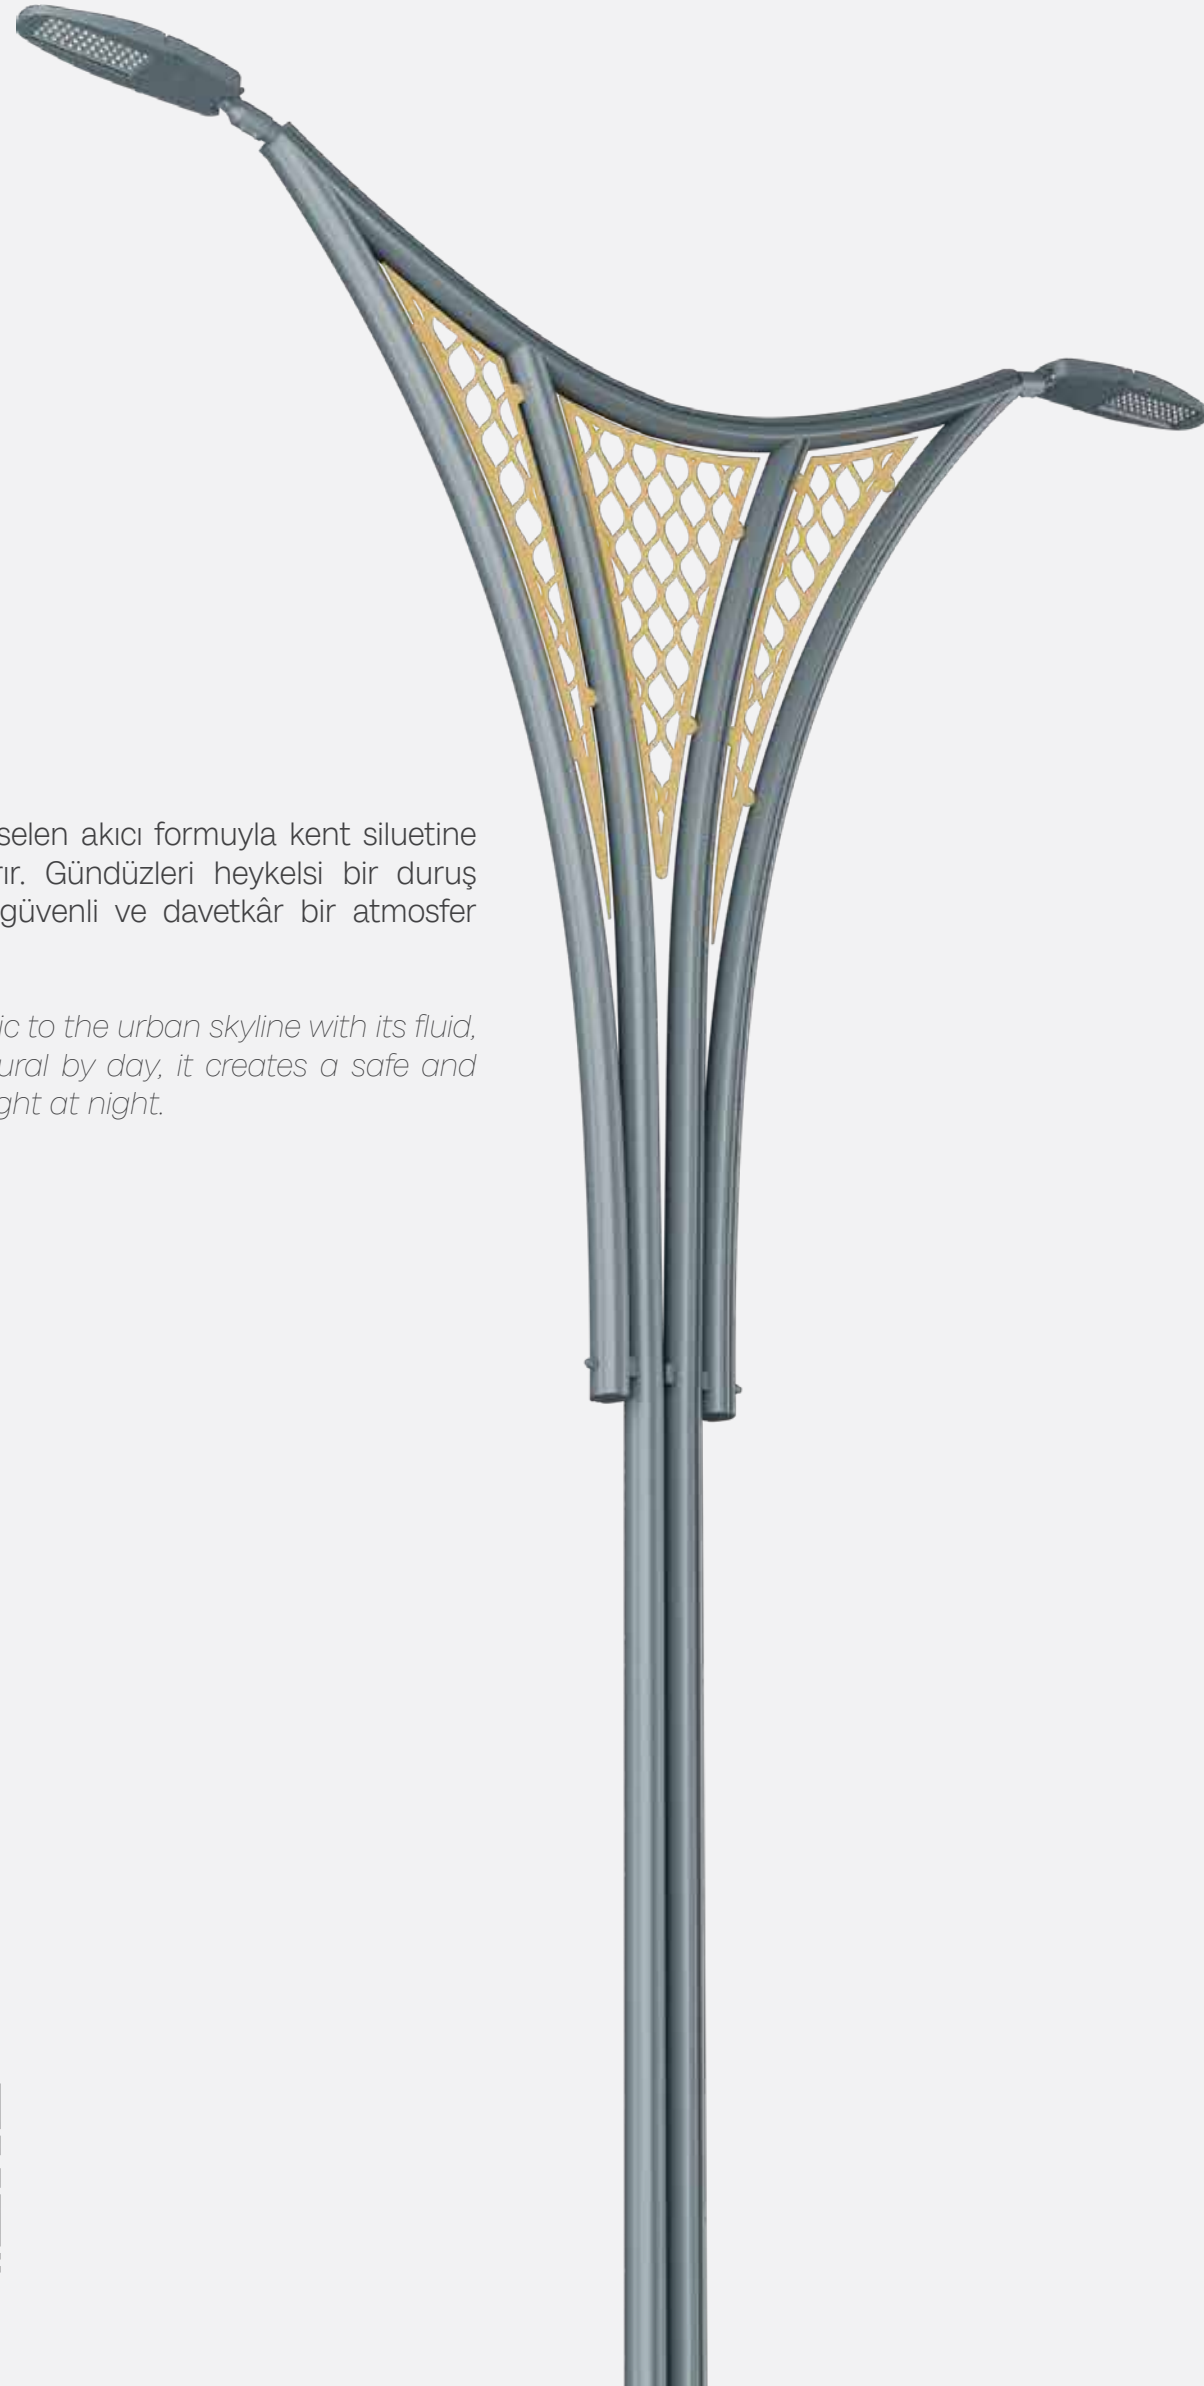

Flora adds a modern aesthetic to the urban skyline with its fluid, single-line rising form. Sculptural by day, it creates a safe and inviting atmosphere with its light at night.

Optik detay / Optical detail