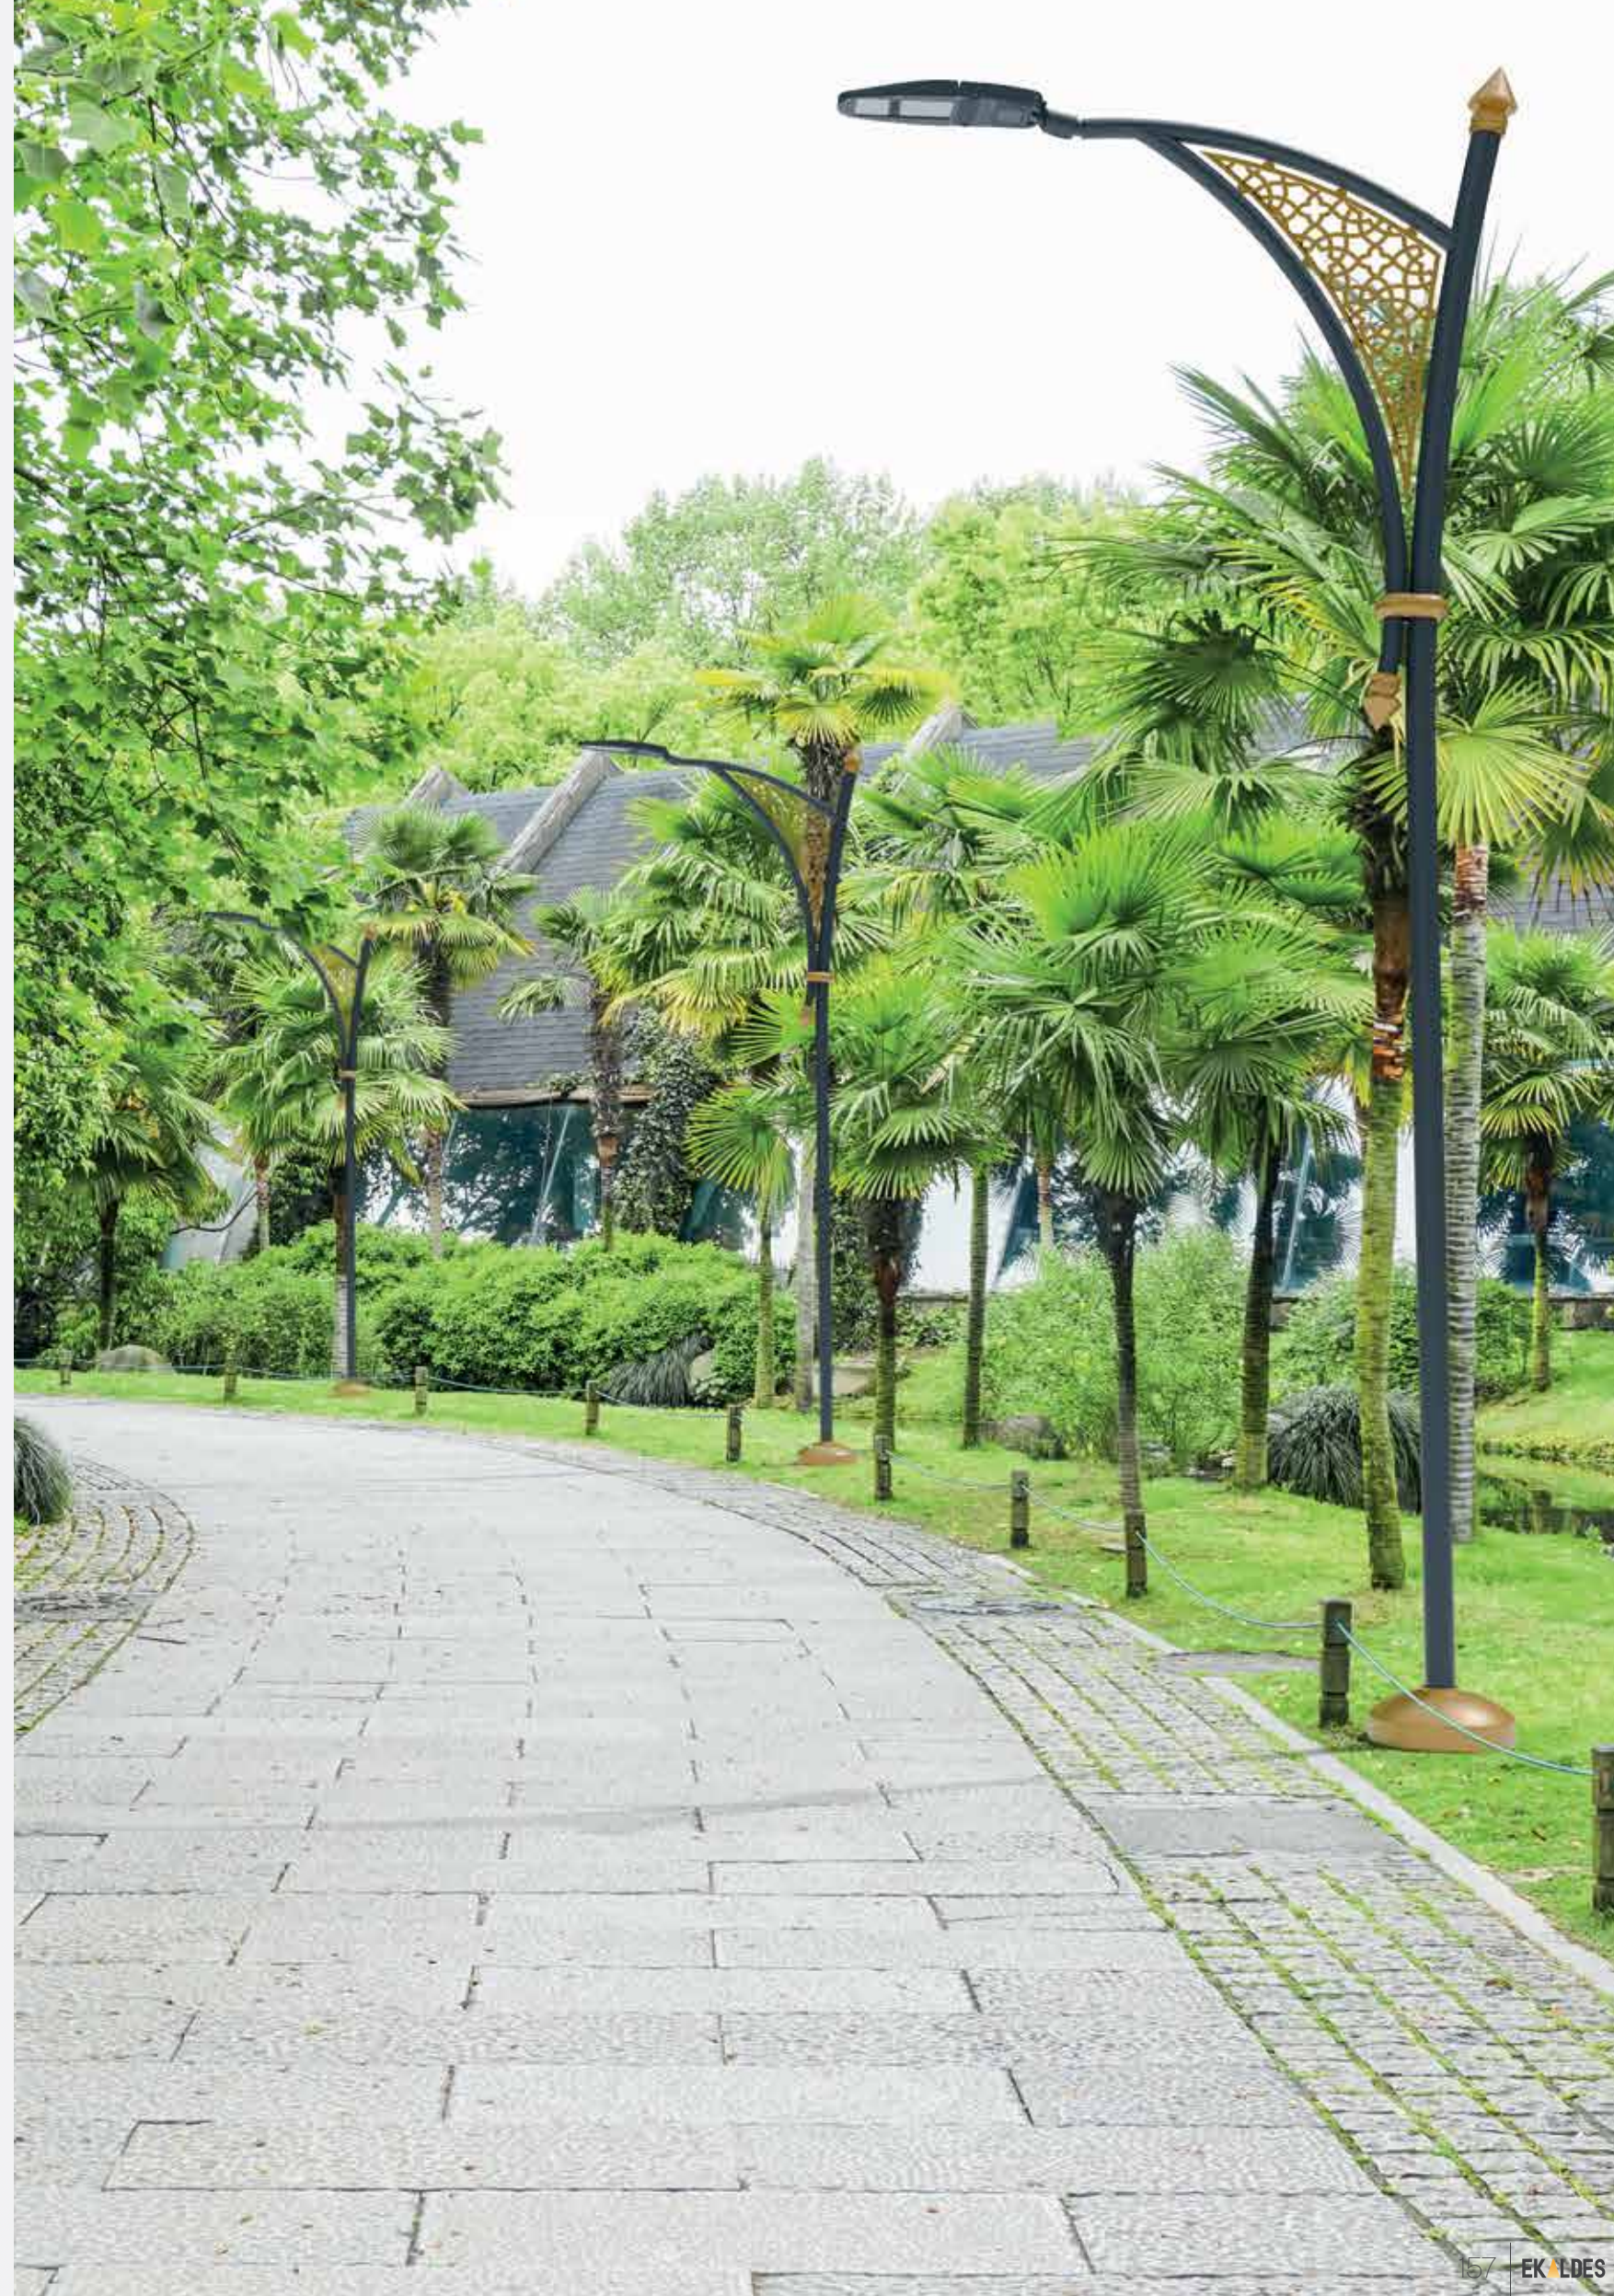

Profil alternatifleri / Profile alternatives

Renk alternatifleri / Colour alternatives

Armatür alternatifleri / Fixture alternatives