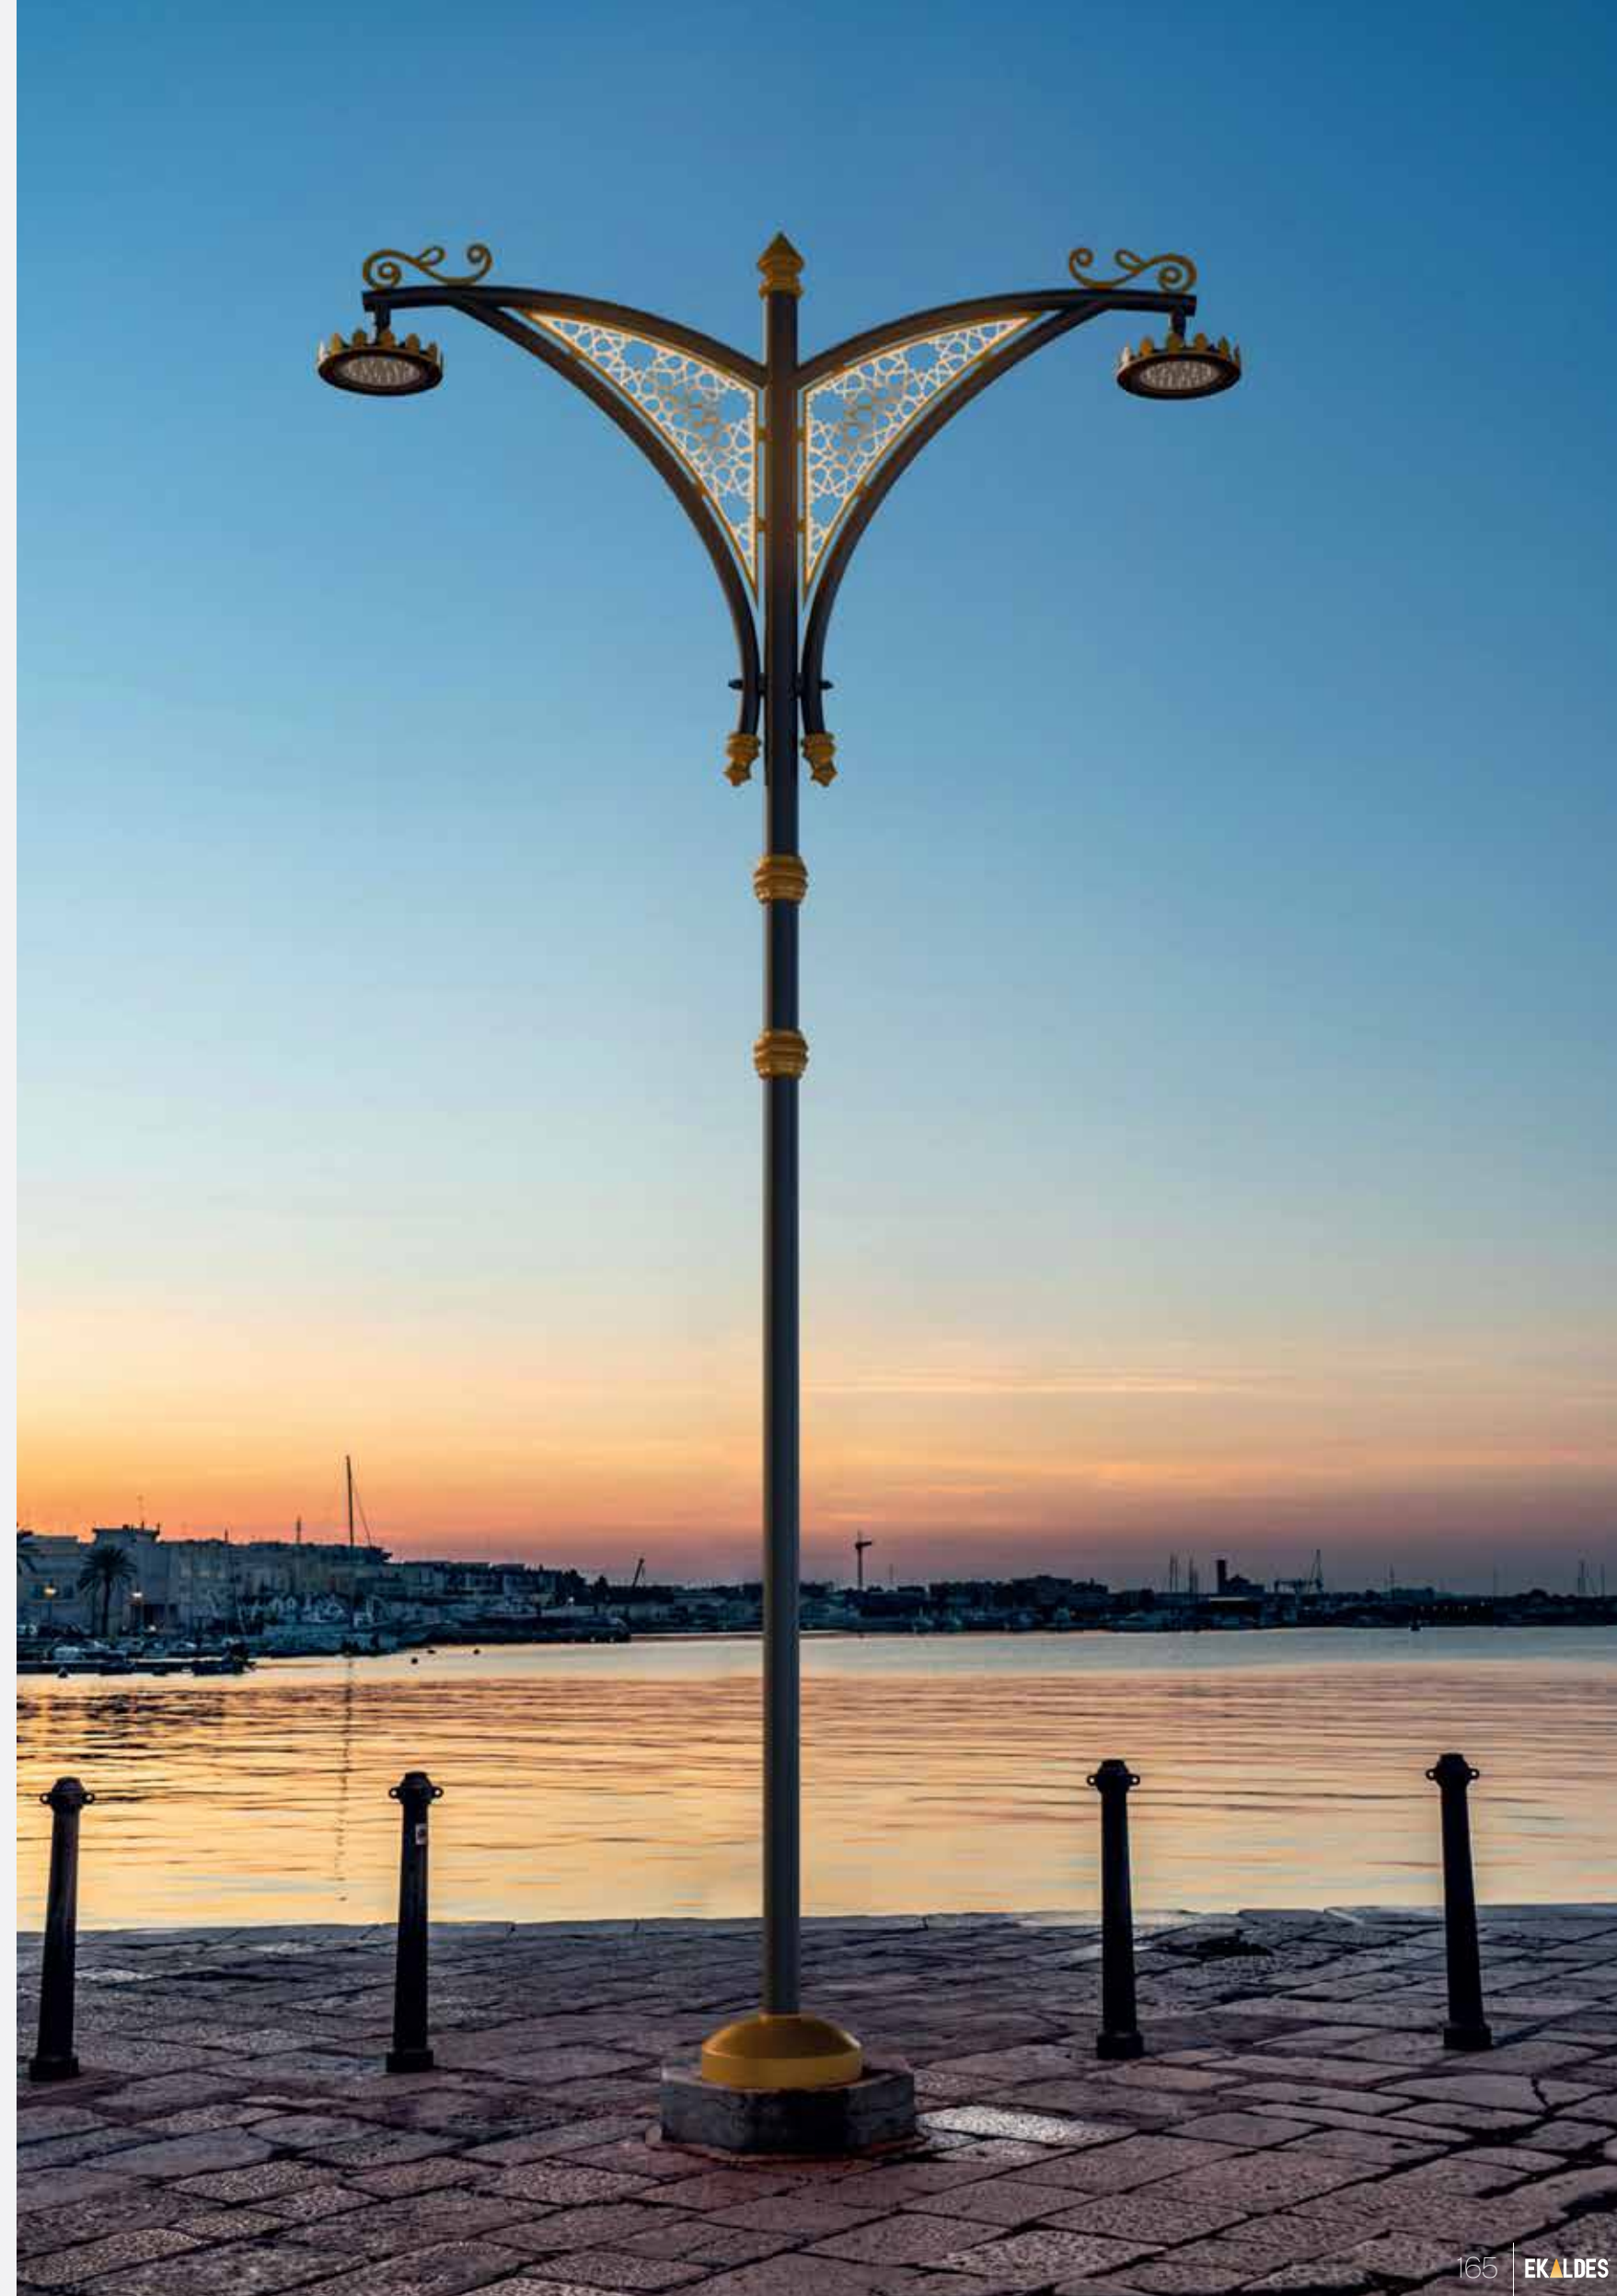

Desen alternatifleri / Pattern alternatives

Poly, modüler yapısıyla farklı ihtiyaçlara göre kişiselleştirilebilir. LED'li veya LED'siz gövde seçenekleri, çeşitli armatür alternatifleri ve CNC kesim motiflerle gelenekselden moderne uzanan çözümler sunar. Dayanıklı elektrostatik toz boya kaplaması ve farklı boy seçenekleriyle her ölçekte mekâna teknik ve estetik değer katar.

Poly can be customized to meet diverse needs thanks to its modular structure. With LED or non-LED body options, various luminaire alternatives, and CNC-cut motifs ranging from traditional to modern, it offers flexible lighting solutions. Its durable powder-coated finish and multiple size options add both technical and aesthetic value to spaces of any scale.

Profil alternatifleri / Profile alternatives

Renk alternatifleri / Colour alternatives

Armatür alternatifleri / Fixture alternatives