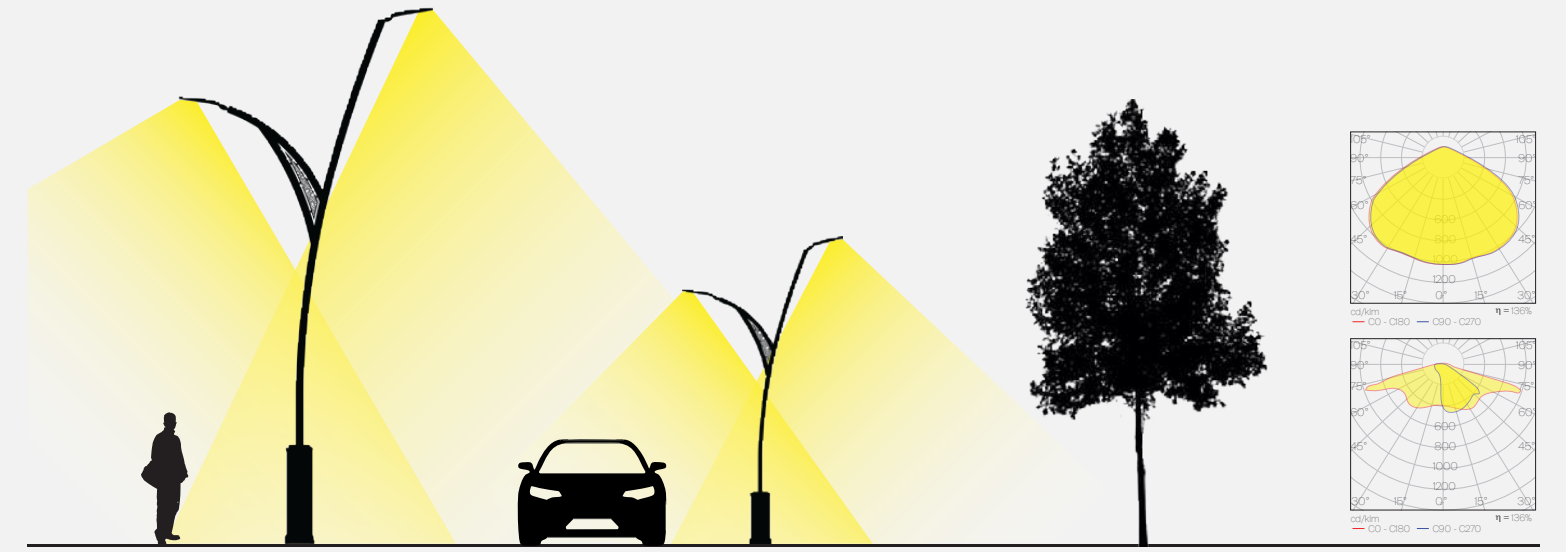

mono

ead-3900

Mono, tek profilden oluşan yalın bir formu zarif dokunuşlarla hareketlendirir. Minimal düzeydeki bükülmeler, sadeliğini korurken tasarıma estetik bir canlılık katar. Fazlalıktan uzak yapısıyla sakinlik hissi verir, ancak formundaki kıvrımlar sayesinde dinamizmini kaybetmez.

Mono animates its clean, single-profile form with subtle and refined touches. Minimal bends add aesthetic vitality while preserving its simplicity. Free from excess, it conveys a sense of calm, yet the gentle curves in its form ensure it retains a dynamic character.

Optik detay / Optical detail