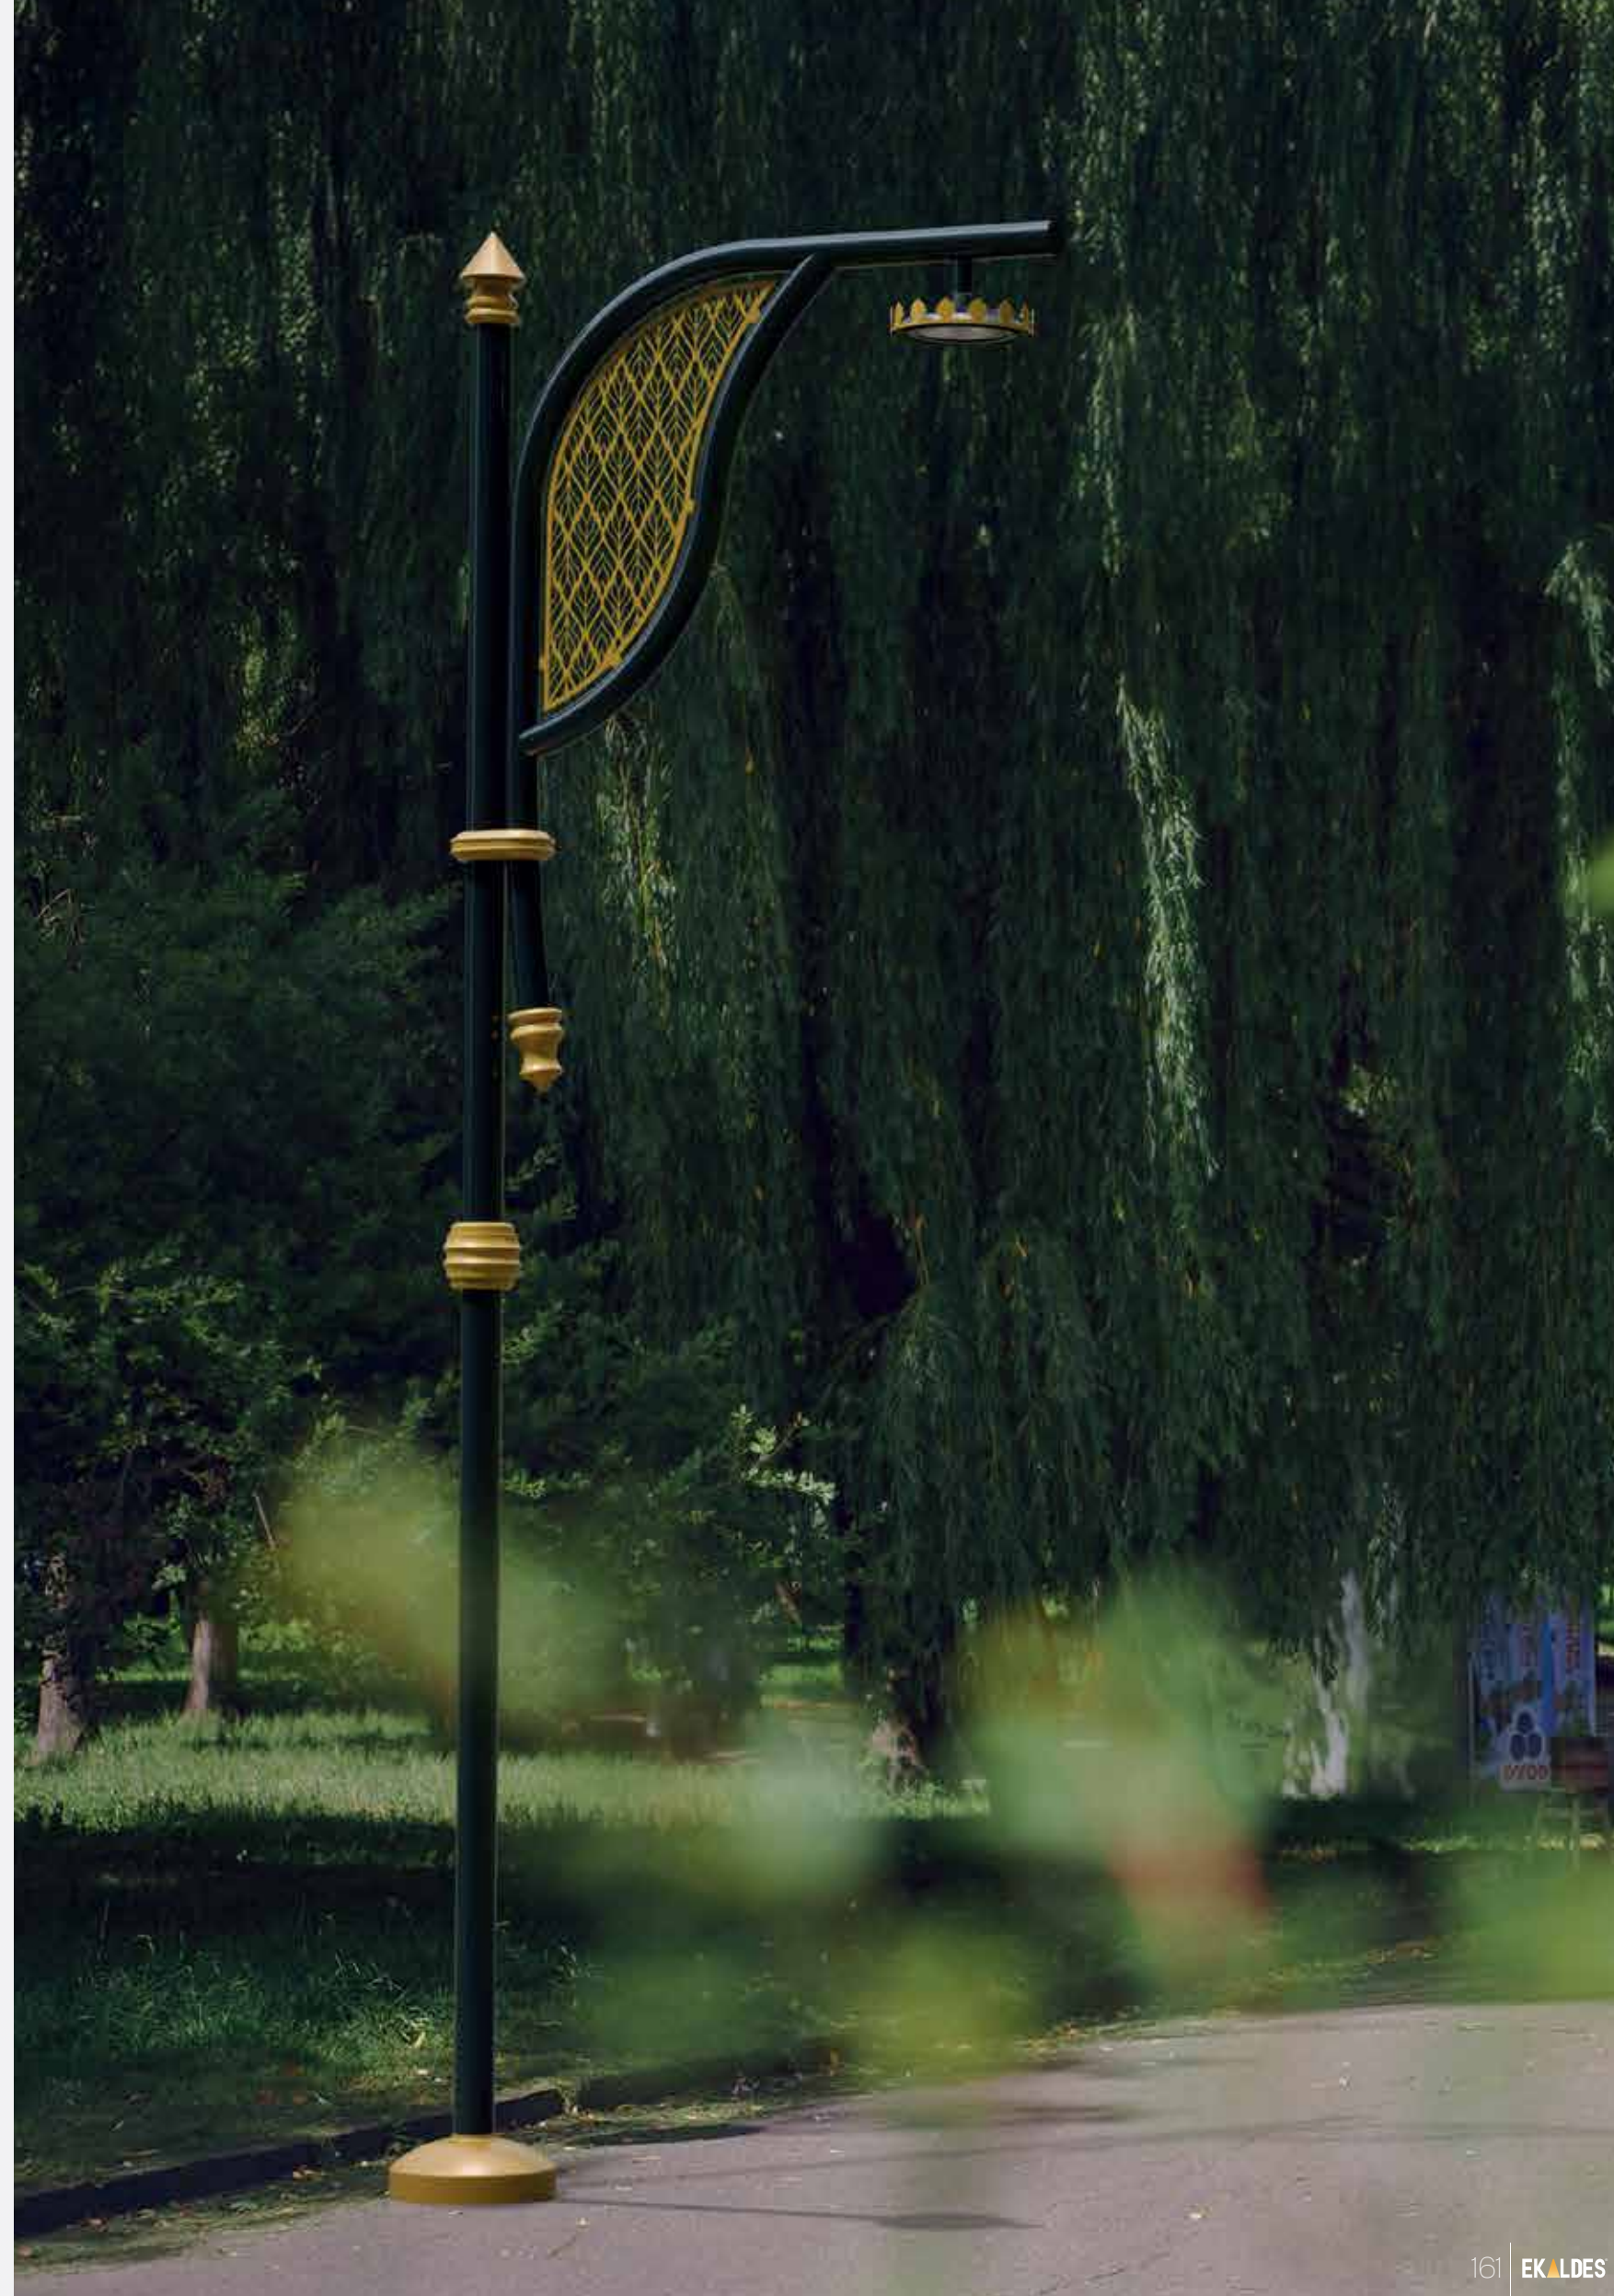

Desen alternatifleri / Pattern alternatives

Berni, modüler yapısıyla farklı ihtiyaçlara uyum sağlar. LED'li veya LED'siz gövde profili, çeşitli armatür seçenekleri ve CNC kesim motifleriyle gelenekselden moderne uzanan aydınlatma çözümleri sunar. Elektrostatik toz boya kaplaması ve renk alternatifleriyle uzun ömürlü, her ölçekte kentsel kullanıma uygundur.

Berni adapts to diverse requirements through its modular structure. With LED or non-LED body options, various luminaire choices, and CNC-cut motifs ranging from traditional to modern patterns, it offers versatile lighting solutions. Its electrostatic powder coating and color alternatives ensure durability for urban applications of all scales.

Profil alternatifleri / Profile alternatives

Renk alternatifleri / Colour alternatives

Armatür alternatifleri / Fixture alternatives