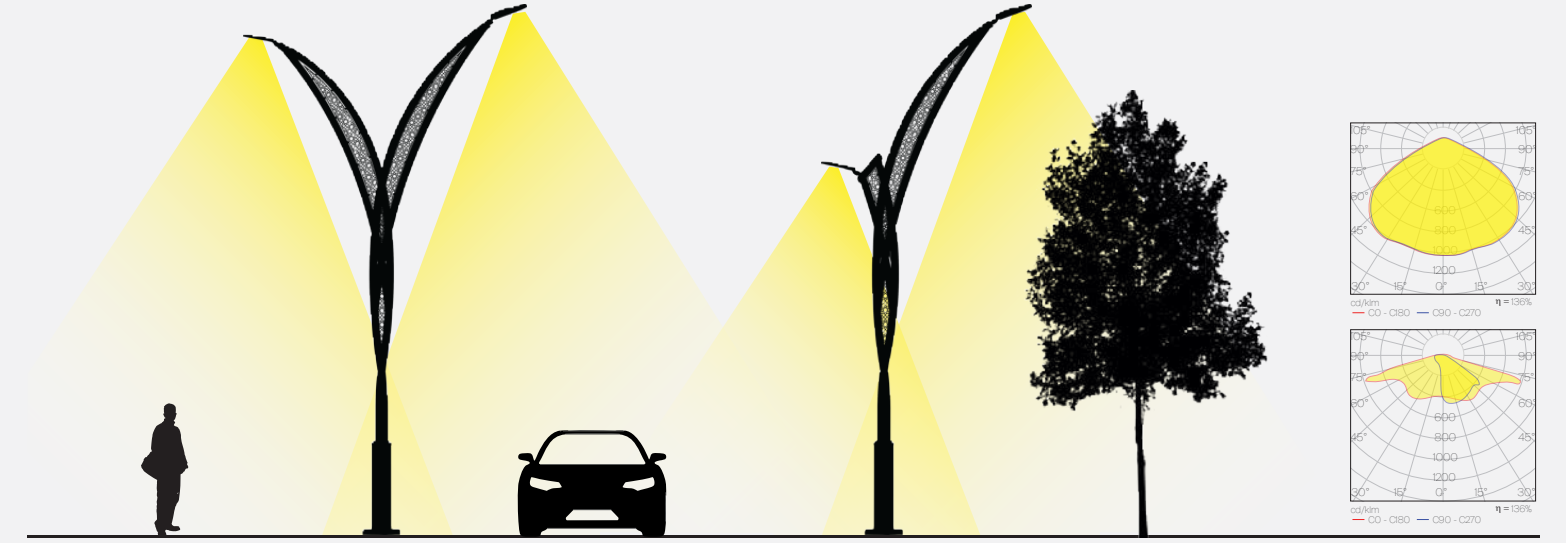

rivon

ead-2500

Rivon, tok, sık ve ince formuyla sağlam bir duruş sergiler. Işıkla bütünleşen yapısı, güçlü bir görünüm kazandırırken aynı zamanda estetik bir zenginlik sunar. Düzenli görünümünün içinde barındırdığı asimetrik detaylar, tasarımın karakterini ortaya çıkarır. Bu çok katmanlı form, şehrin dinamizmini yansıtırken çevresine güçlü bir estetik değer katar.

Rivon presents a solid stance with its dense, compact, and slender form. Its structure, integrated with light, creates a powerful appearance while offering aesthetic richness. Asymmetric details embedded within its orderly look reveal the character of the design. This multi-layered form reflects the dynamism of the city while adding strong aesthetic value to its surroundings.

Optik detay / Optical detail