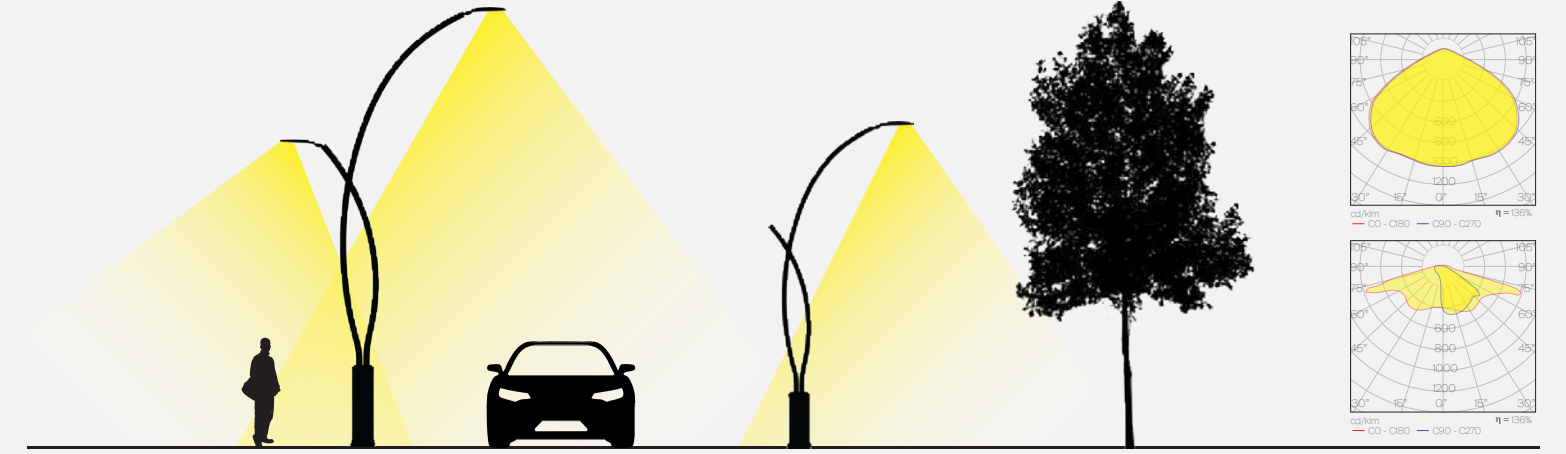

cros

ead-2100

Cros, farklı profillerin bir araya gelmesiyle zıtlıkların uyumunu yansıtan özgün bir tasarım sunar. Işık ve motifle bütünleşen formlar, kent kimliğine dinamik ve dengeli bir estetik katar.

Cros presents a unique design that reflects the harmony of contrasts through the combination of different profiles. Forms integrated with light and motifs add a dynamic and balanced aesthetic to the urban identity.

Optik detay / Optical detail