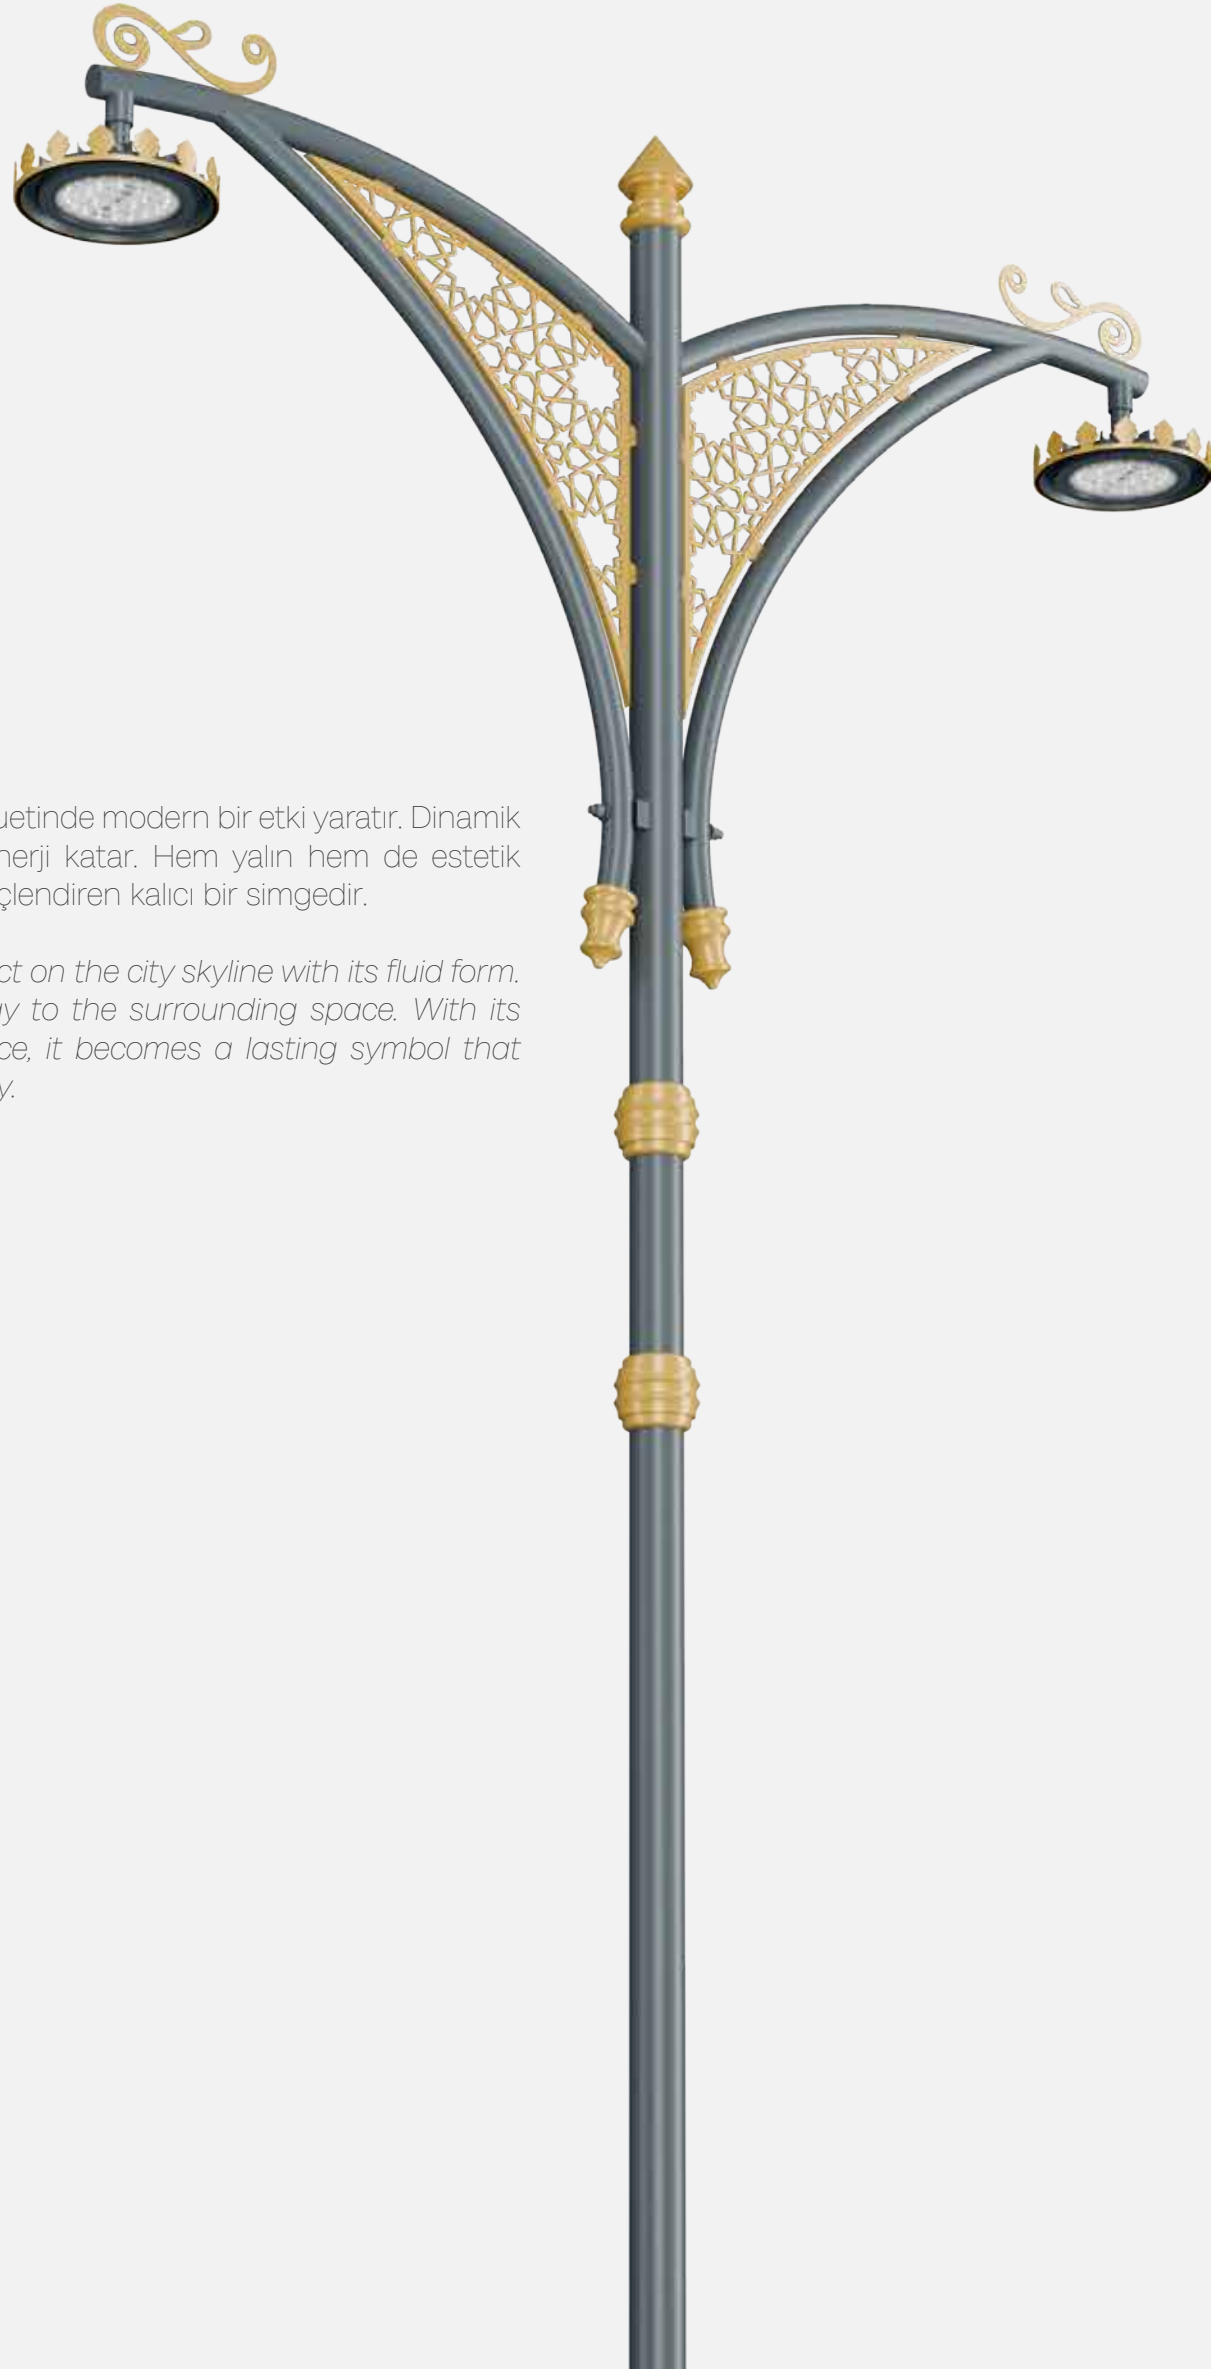

Poly creates a modern impact on the city skyline with its fluid form. Its dynamic lines add energy to the surrounding space. With its simple yet aesthetic presence, it becomes a lasting symbol that strengthens the city's identity.