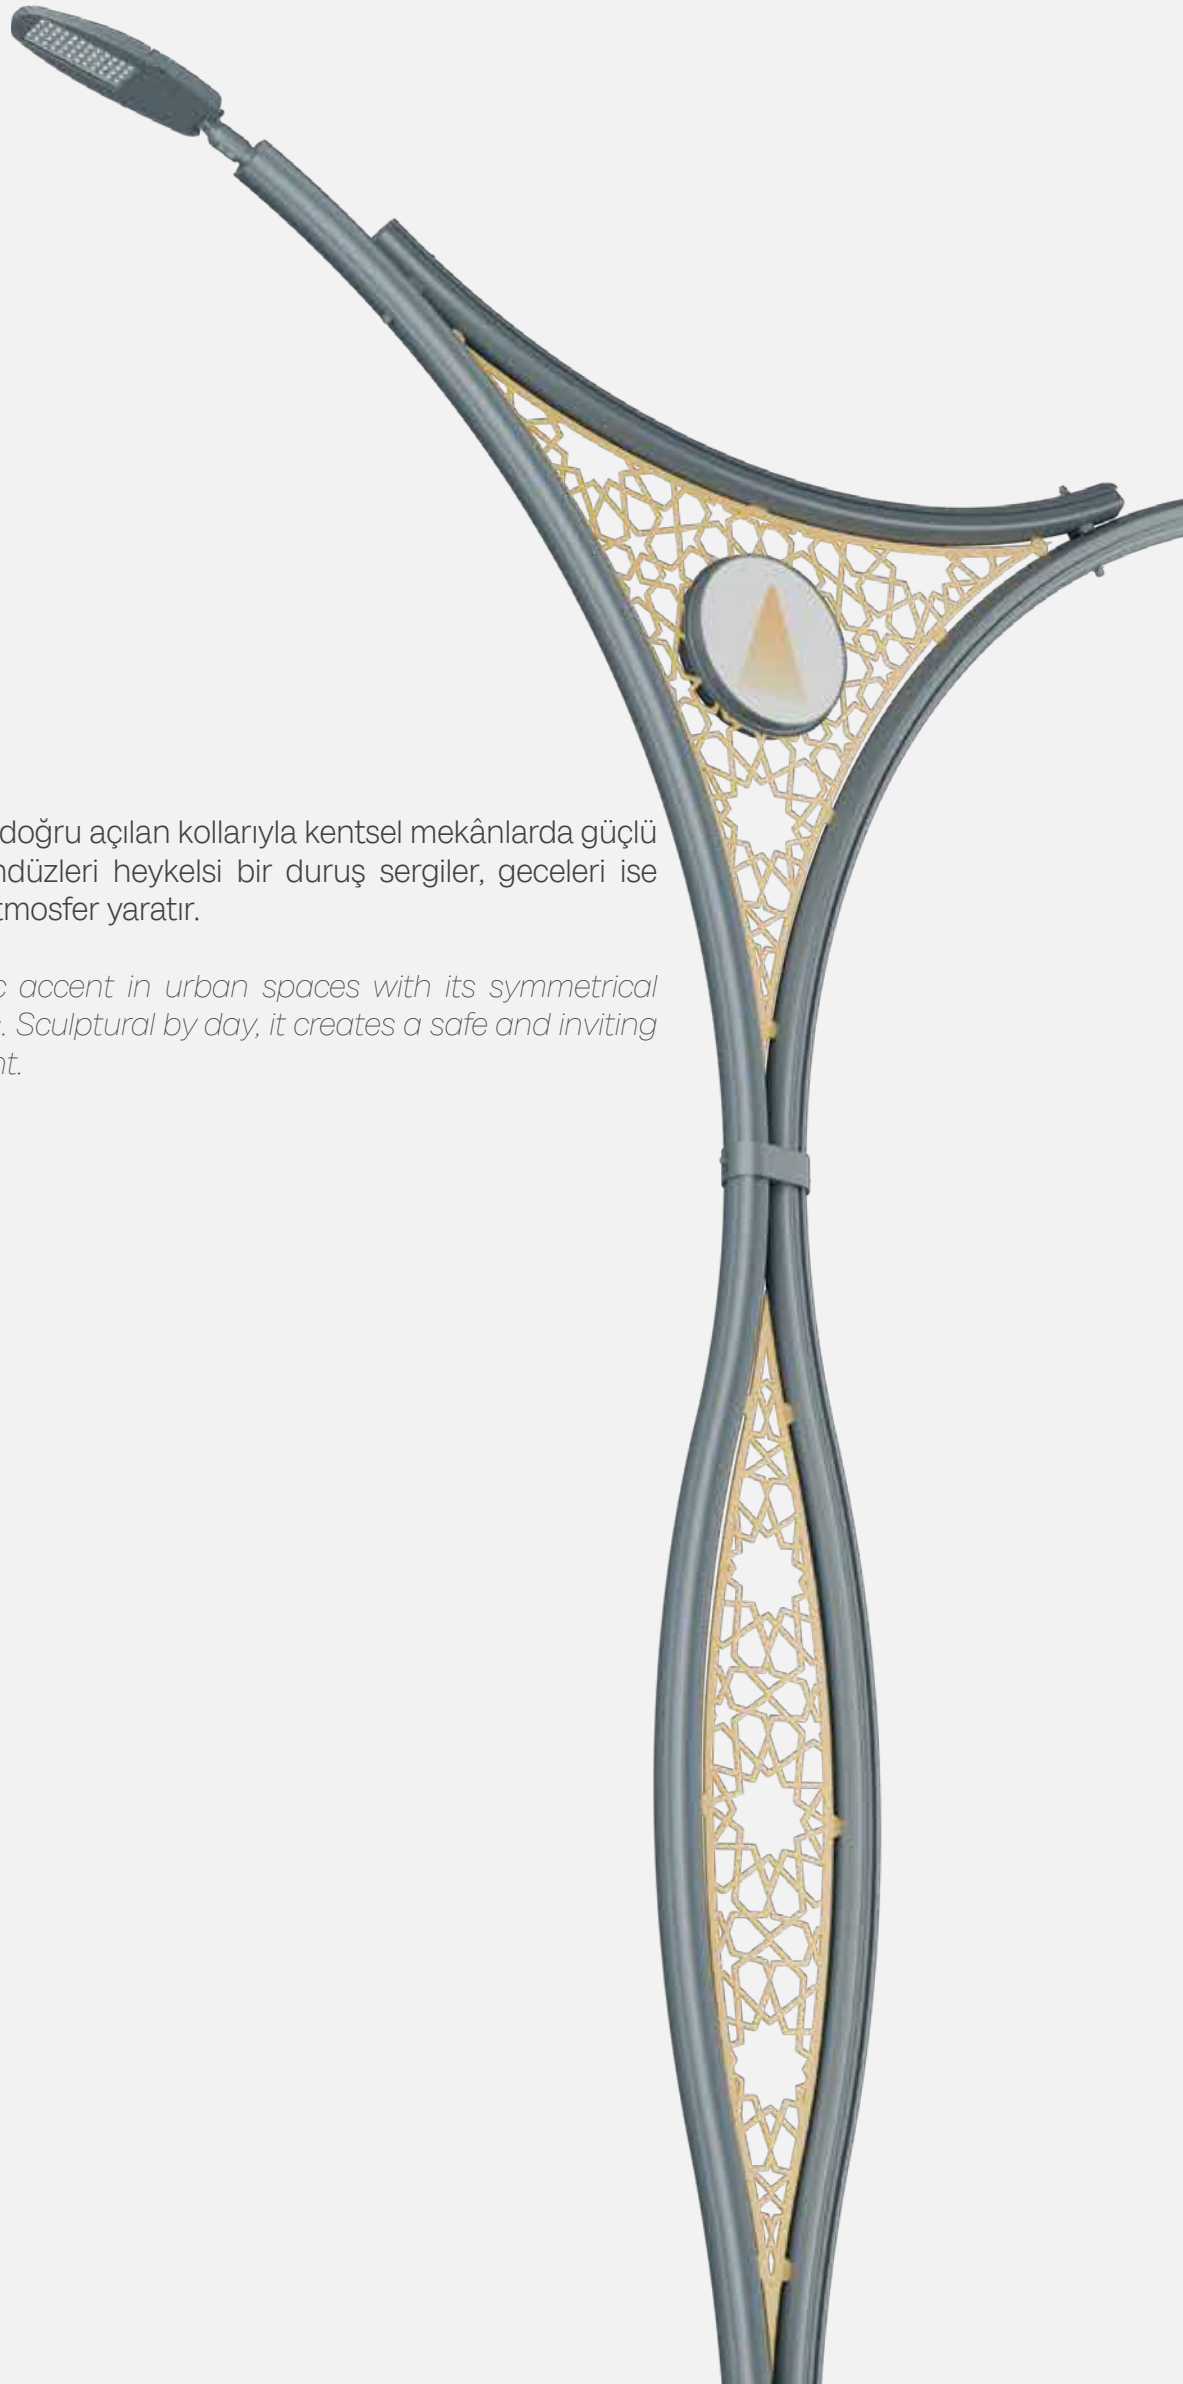

Riva creates a strong aesthetic accent in urban spaces with its symmetrical form and upward-opening arms. Sculptural by day, it creates a safe and inviting atmosphere with its light at night.

Optik detay / Optical detail