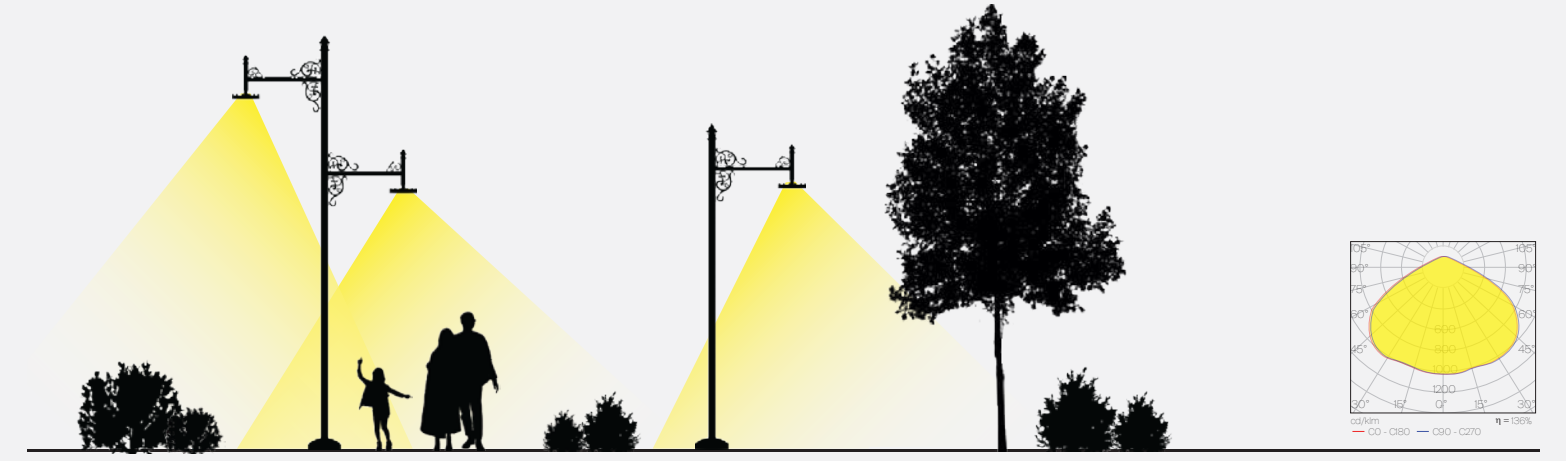

Optik detay / Optical detail