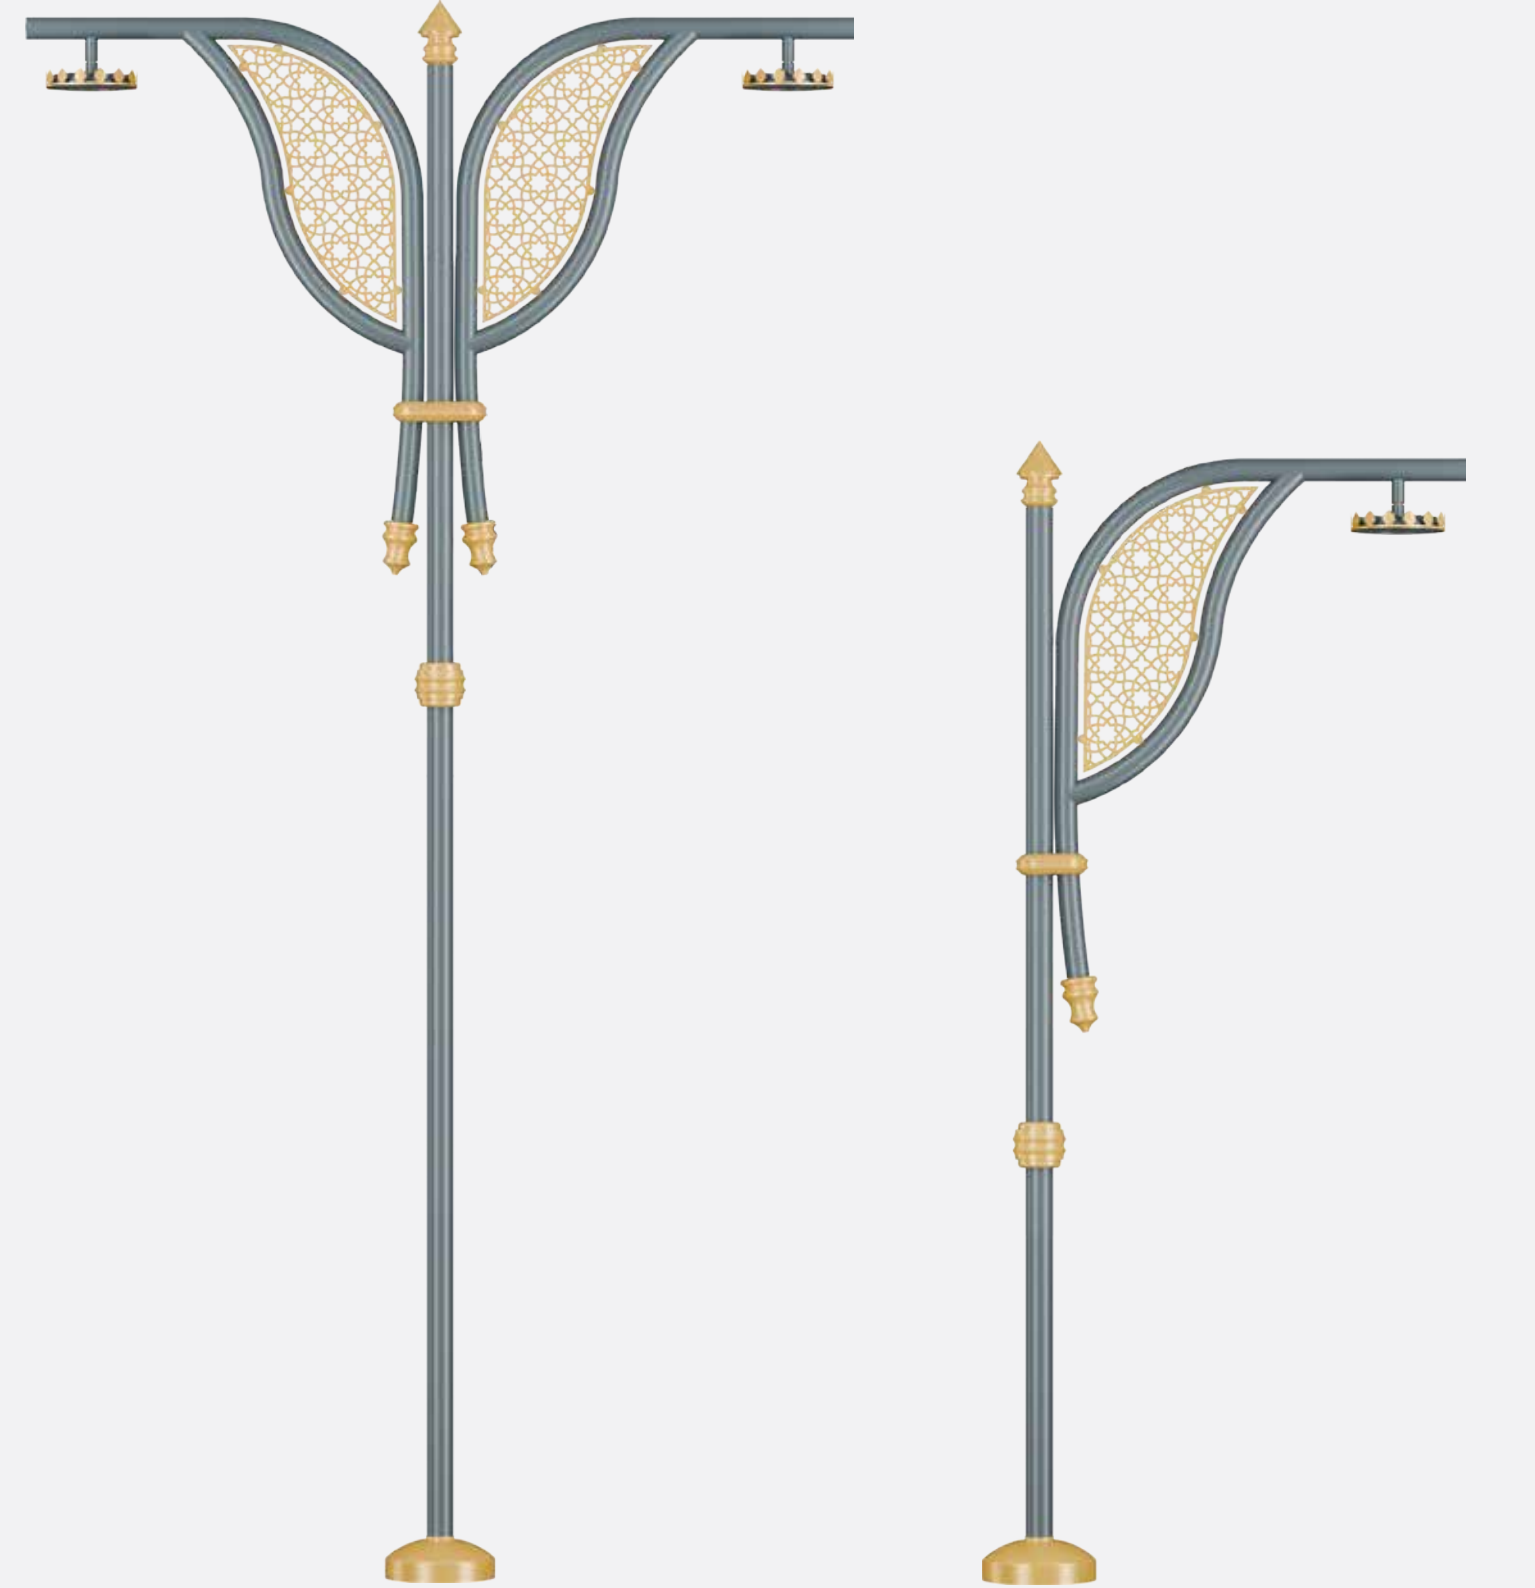

Optik detay / Optical detail