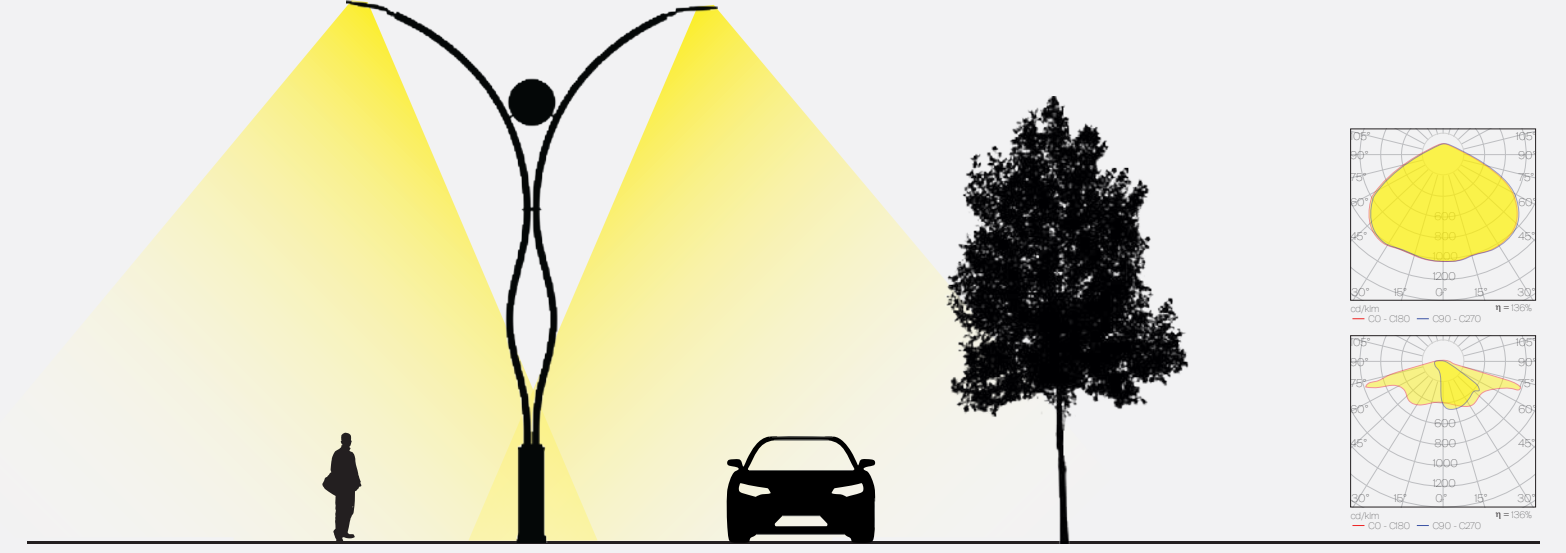

Optik detay / Optical detail