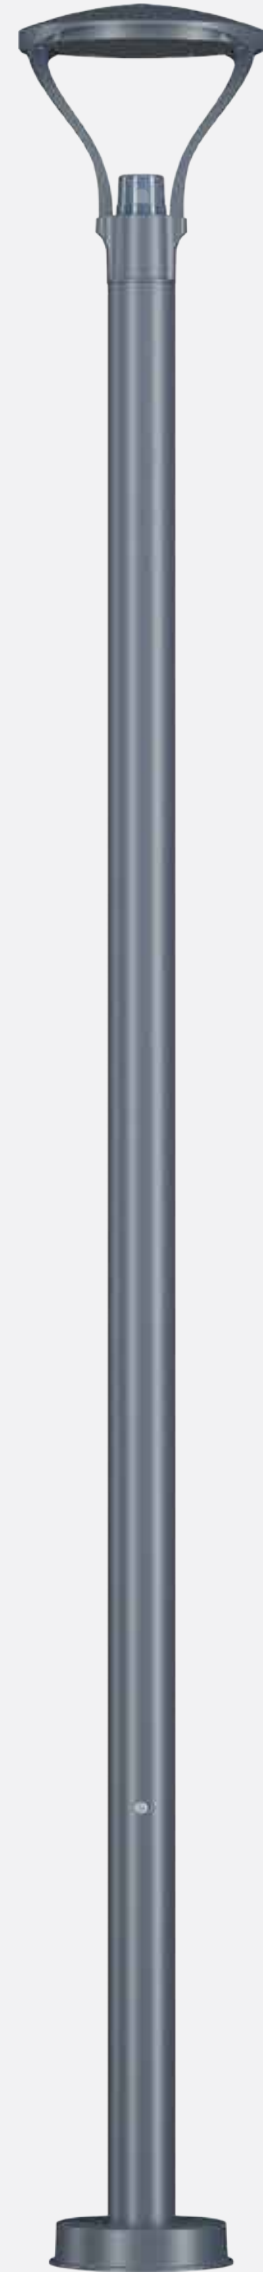

avren

Minimalist tasarımı ve dengeli oranlarıyla bulunduğu alana modern bir karakter kazandırır. Işık, mekânda doğal ve kontrollü bir etki yaratır.

Its minimalist design and balanced proportions give the space a modern character. The light creates a natural and controlled effect.

Renk alternatifleri / Colour alternatives

Elektronik detaylar / Electronic details

P. Code	P. Name	Power	Lumen	C. Tempeture	Control
Avren	Avren	60 W 100 W	8700lm. 14500lm.	3000 K , 4000 K 3000 K , 4000 K	On/Off, DALI On/Off, DALI