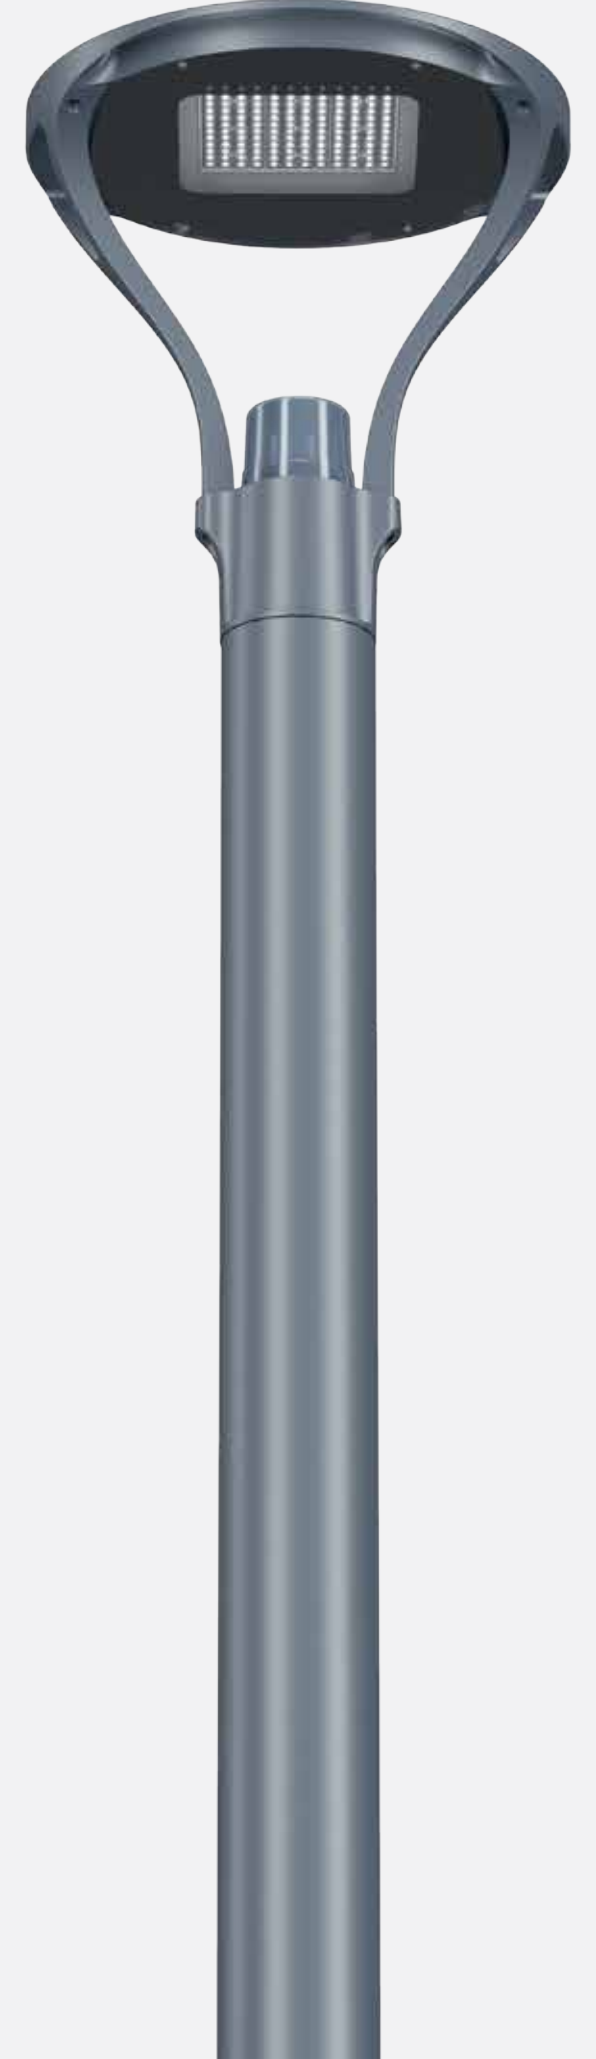

avren

Minimalist tasarımı ve dengeli oranlarıyla bulunduğu alana modern bir karakter kazandırır. Işık, mekânda doğal ve kontrollü bir etki yaratır.

Its minimalist design and balanced proportions give the space a modern character. The light creates a natural and controlled effect.

Renk alternatifleri / Colour alternatives

Elektronik detaylar / Electronic details

P. Code	P. Name	Power	Lumen	C. Tempeture	Control
Avren	Avren	60 W 100 W	8700lm. 14500lm.	3000 K , 4000 K 3000 K , 4000 K	On/Off, DALI On/Off, DALI