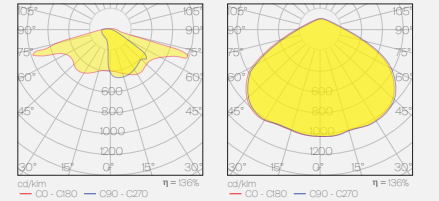

rigel - B

ekr-100W

LED Yol Aydınlatma Armatürü / LED Roadway Luminaire

Ürün detayı / Product detail

Rated power:	100W
Color temperature:	Ranging from 2200K up to 6500K
Operating voltage:	220~240 VAC
Operating frequency:	50~50 Hz
Ambient temperature:	from -40°C to +55°C
Optional lighting control:	DALI I Step-DIM I O - 10V
Overvoltage protection:	Internal 10kV common model 6kV differential mode External 10kV overvoltage (optional)
LED lifetime:	L80 B10 / 100.000h

Color:	Optional RAL colors available
Ingress protection:	IP 67
Impact protection(BODY):	IK 09
Impact protection(GLASS):	IK 08
Smart lighting:	Nema or Zhaga optional
Body material:	Aluminum injection
Diffusor	Tempered glass
Surge protection	On/6kW
Weight:	.....kg.

Elektronik detaylar / Electronic details

P. Code	P. Name	Power	Lumen	C. Tempeture	Control
EKR-70W	Rigel - B	70 W	10.150lm.	3000 K , 4000 K	On/Off, DALI
EKR-80W	Rigel - B	80 W	11.106lm.	3000 K , 4000 K	On/Off, DALI
EKR-90W	Rigel - B	90 W	13.050lm.	3000 K , 4000 K	On/Off, DALI
EKR-100W	Rigel - B	100 W	14.500lm.	3000 K , 4000 K	On/Off, DALI

CE IK08 IP66

rigel - S

ekr-60W

LED Yol Aydınlatma Armatürü / LED Roadway Luminaire

Ürün detayı / Product detail

Rated power:	60W
Color temperature:	Ranging from 2200K up to 6500K
Operating voltage:	220~240 VAC
Operating frequency:	50~50 Hz
Ambient temperature:	from -40°C to +55°C
Optional lighting control:	DALI I Step-DIM I O - 10V
Overvoltage protection:	Internal 10kV common model 6kV differential mode External 10kV overvoltage (optional)
LED lifetime:	L80 B10 / 100.000h