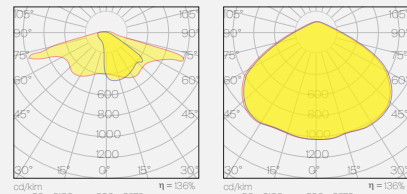

Nema socket
7pin