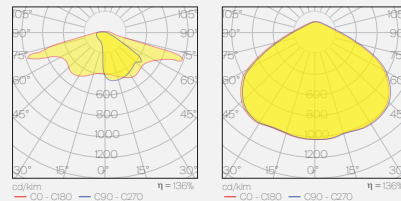

Nema socket
7pin