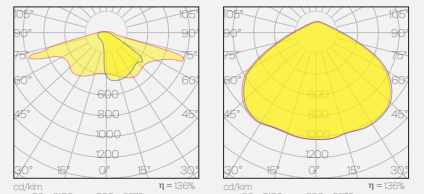

Nema socket
7pin