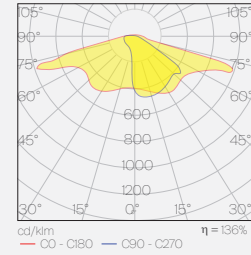

Elektronik detaylar / Electronic details

P. Code	P. Name	Power	Lumen	C. Tempeture	Control
Mier	Led Modul	27 W	3,915lm.	3000 K , 4000 K	On/Off, DALI

CE  IK08 IP66

EKA LDES

EKA LDES

RESTAURANT
BIG CHINESE

OLÁ