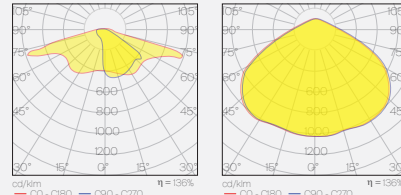

Nema socket
7pin