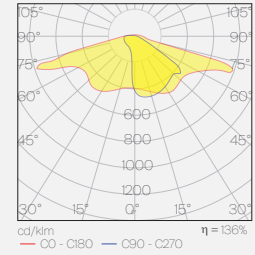

Elektronik detaylar / Electronic details

P. Code	P. Name	Power	Lumen	C. Tempeture	Control
Klere	Led Modul	2x27 W	2x3.915lm.	3000 K , 4000 K	On/Off, DALI

CE IK08 IP66