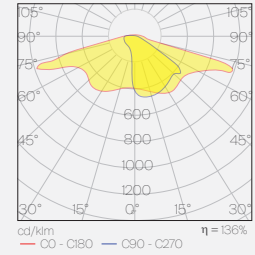

Desen alternatifleri / Pattern alternatives

Elektronik detaylar / Electronic details

P. Code	P. Name	Power	Lumen	C. Tempeture	Control
Miro	Led Modul	27 W	3,915lm.	3000 K , 4000 K	On/Off, DALI

CE  IK08 IP66