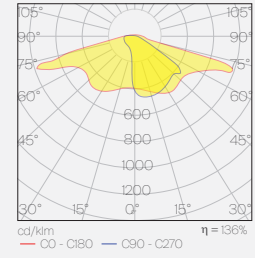

Desen alternatifleri / Pattern alternatives

Elektronik detaylar / Electronic details

P. Code	P. Name	Power	Lumen	C. Tempeture	Control
Polin	Led Modul	27 W	3,915lm.	3000 K , 4000 K	On/Off, DALI

CE  IK08 IP66