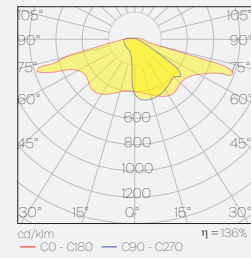

Elektronik detaylar / Electronic details

P. Code	P. Name	Power	Lumen	C. Tempeture	Control
Dalia	Led Modul	2x27 W	2x3.915lm.	3000 K , 4000 K	On/Off, DALI

CE IK08 IP66