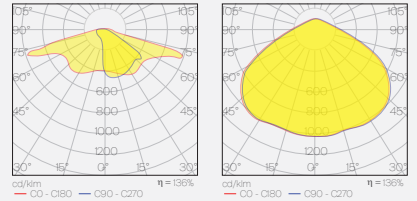

Nema socket
7pin