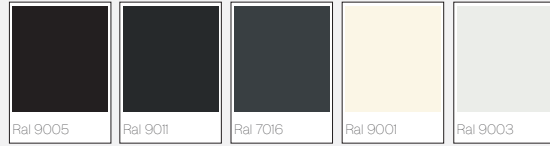

Renk alternatifleri / Colour alternatives