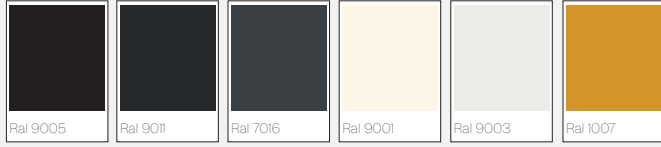

Renk alternatifleri / Colour alternatives