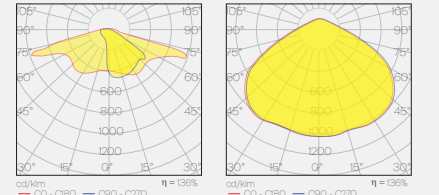

Nema socket
7pin