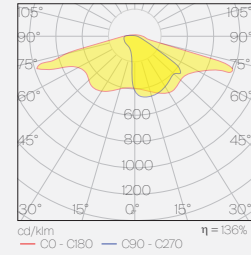

Elektronik detaylar / Electronic details

P. Code	P. Name	Power	Lumen	C. Tempeture	Control
Breon	Led Modul	2x27 W	2x3.915lm.	3000 K , 4000 K	On/Off, DALI

CE IK08 IP66