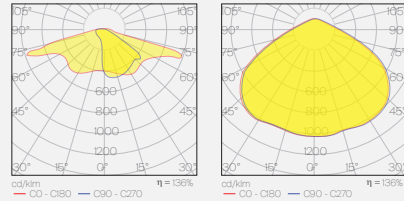

Nema socket
7pin