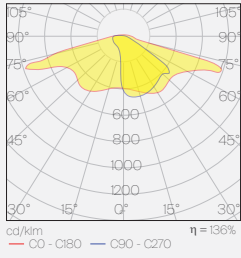

Renk alternatifleri / Colour alternatives

Elektronik detaylar / Electronic details

P. Code	P. Name	Power	Lumen	C. Tempeture	Control
Lovin	Led Modul	30 W	4.350lm.	3000 K , 4000 K	On/Off, DALI

CE  IK08 IP66