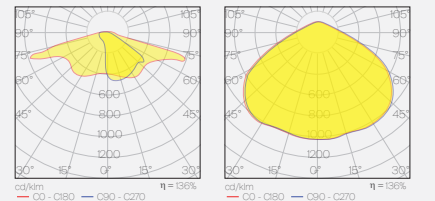

Nema socket
7pin