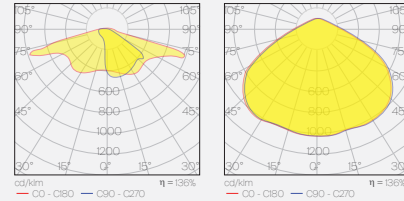

rigel - B

ekr-100W

LED Yol Aydınlatma Armatürü / LED Roadway Luminaire

Ürün detayı / Product detail

Rated power:	100W
Color temperature:	Ranging from 2200K up to 6500K
Operating voltage:	220~240 VAC
Operating frequency:	50~50 Hz
Ambient temperature:	from -40°C to +55°C
Optional lighting control:	DALI I Step-DIM I O - 10V
Overvoltage protection:	Internal 10kV common model 6kV differential mode External 10kV overvoltage (optional)
LED lifetime:	L80 B10 / 100.000h

Color:	Optional RAL colors available
Ingress protection:	IP 67
Impact protection(BODY):	IK 09
Impact protection(GLASS):	IK 08
Smart lighting:	Nema or Zhaga optional
Body material:	Aluminum injection
Diffusor	Tempered glass
Surge protection	On/6kW
Weight:	.....kg.