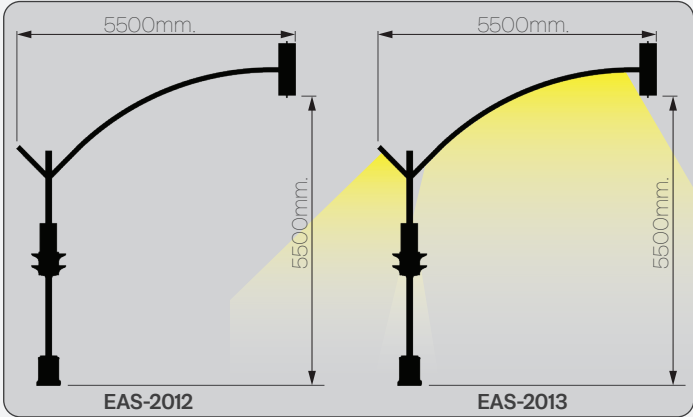

Technical detail