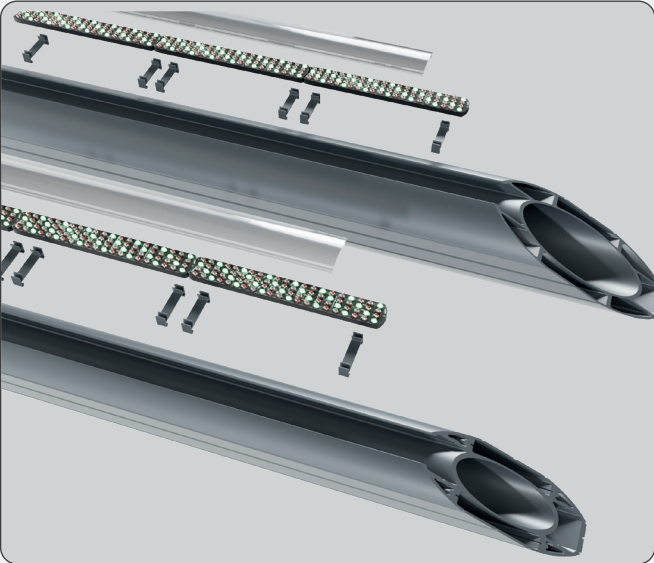

Profile sections

Technical detail

EAS-2012/2013

Overhead type signalization pole

Oval tip başüstü sinyalizasyon direği

- LED illuminated upper body / **LED'li üst gövde**
- LED illuminated body / **LED'li gövde**
- LED illuminated crosswalk / **LED'li yaya geçidi**
- UV printed lower body / **UV baskı logolu alt kaide**
- Optional Feature: Dimmer / **Opsiyonel Özellik: Dimmer**

EAS-3012/3013

Profile sections

Technical detail

EAS-3012/3013

L type signalization pole

L tip başüstü sinyalizasyon direği

- LED illuminated upper body / LED'li üst gövde
- LED illuminated body / LED'li gövde
- LED illuminated crosswalk / LED'li yaya geçidi
- UV printed lower body / UV baskı logolu alt kaide
- Optional Feature: Dimmer / Opsiyonel Özellik: Dimmer