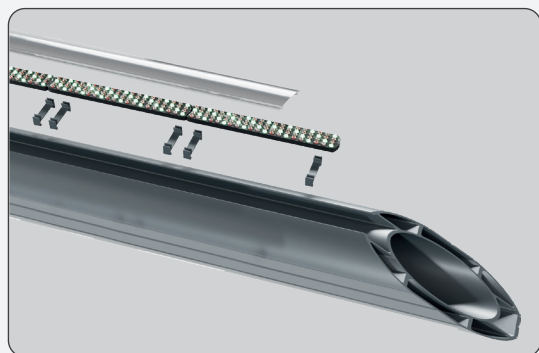

EAS-1012

Profile section

Technical detail

EAS-1012

Standart type signalization pole Standart tip sinyalizasyon diređi

- LED illuminated body / LED'li gövde
- UV printed lower body / UV baskı logolu alt kaide
- Size / Ebat : 3,5m.
- Optional Feature: Dimmer / Opsiyonel Özellik: Dimmer

Profile sections

Technical detail

EAS-2012/2013

Overhead type signalization pole

Oval tip başüstü sinyalizasyon direği

- LED illuminated upper body / **LED'li üst gövde**
- LED illuminated body / **LED'li gövde**
- LED illuminated crosswalk / **LED'li yaya geçidi**
- UV printed lower body / **UV baskı logolu alt kaide**
- Optional Feature: Dimmer / **Opsiyonel Özellik: Dimmer**