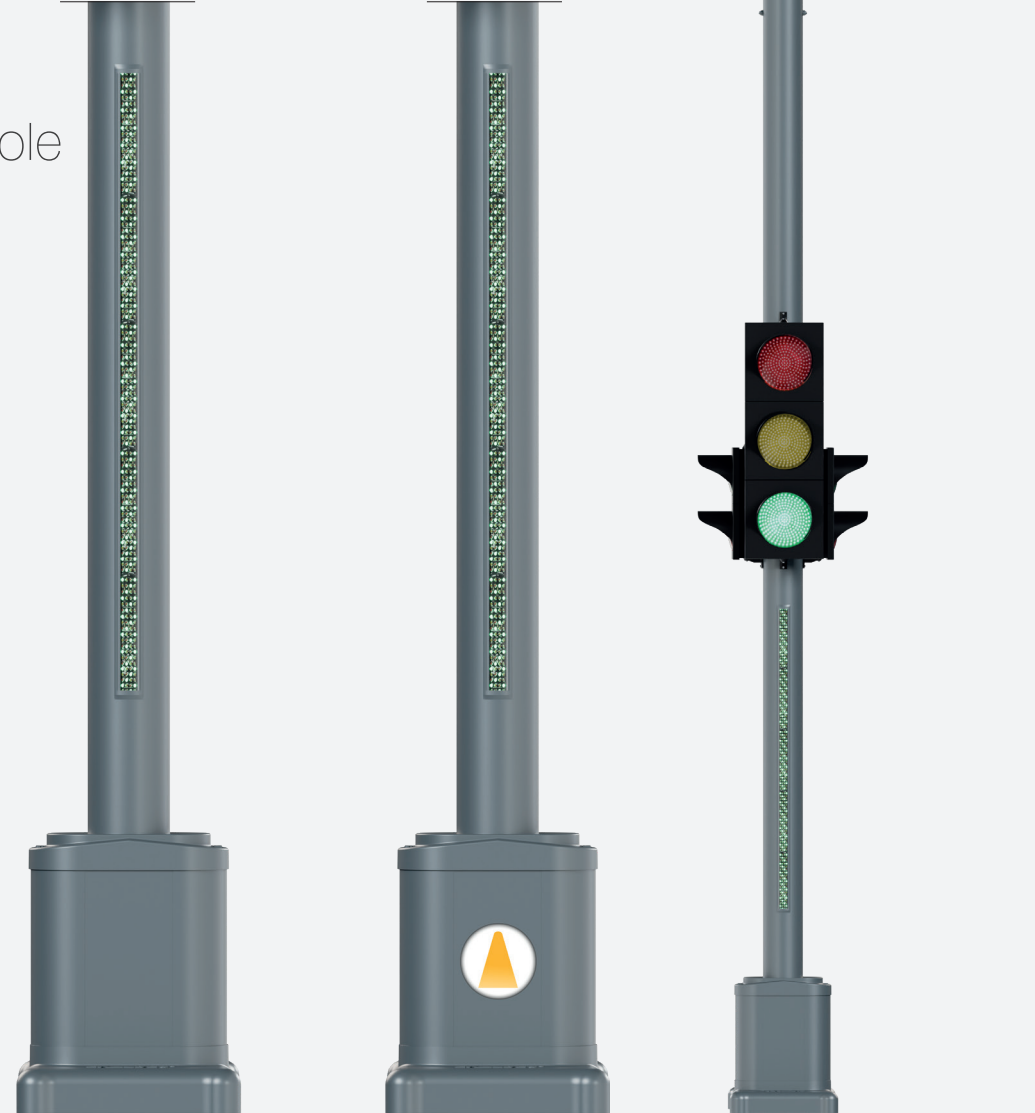

Başüstü tip galvaniz çelik sinyalizasyon pole

- LED illuminated body / **LED'li gövde**
- UV printed lower body / **UV baskı logolu alt kaide**
- Optional Feature: Dimmer / **Opsiyonel Özellik: Dimmer**