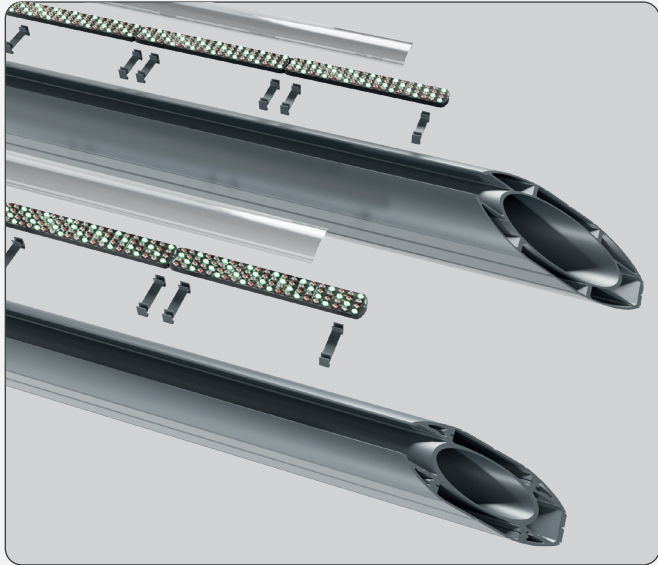

EAS-1012

Profile section

Technical detail

EAS-1012

Standart type signalization pole Standart tip sinyalizasyon diređi

- LED illuminated body / LED'li gövde
- UV printed lower body / UV baskı logolu alt kaide
- Size / Ebat : 3,5m.
- Optional Feature: Dimmer / Opsiyonel Özellik: Dimmer

Profile sections

Technical detail

EAS-2012/2013

Overhead type signalization pole

Oval tip başüstü sinyalizasyon direği

- LED illuminated upper body / **LED'li üst gövde**
- LED illuminated body / **LED'li gövde**
- LED illuminated crosswalk / **LED'li yaya geçidi**
- UV printed lower body / **UV baskı logolu alt kaide**
- Optional Feature: Dimmer / **Opsiyonel Özellik: Dimmer**