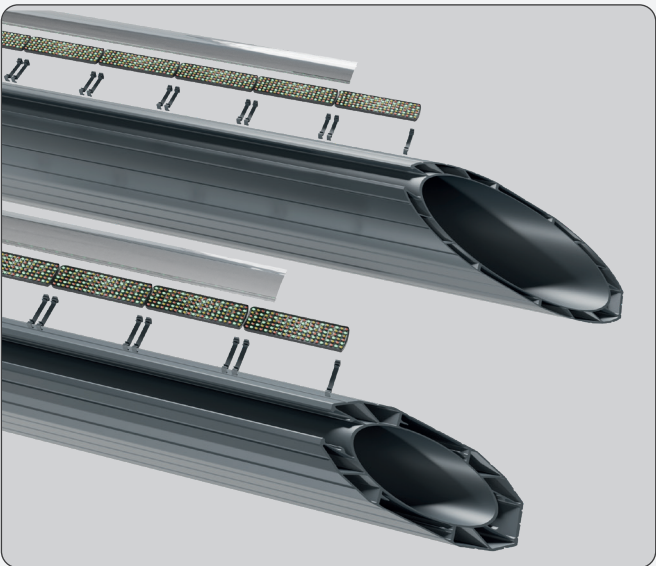

Profile sections