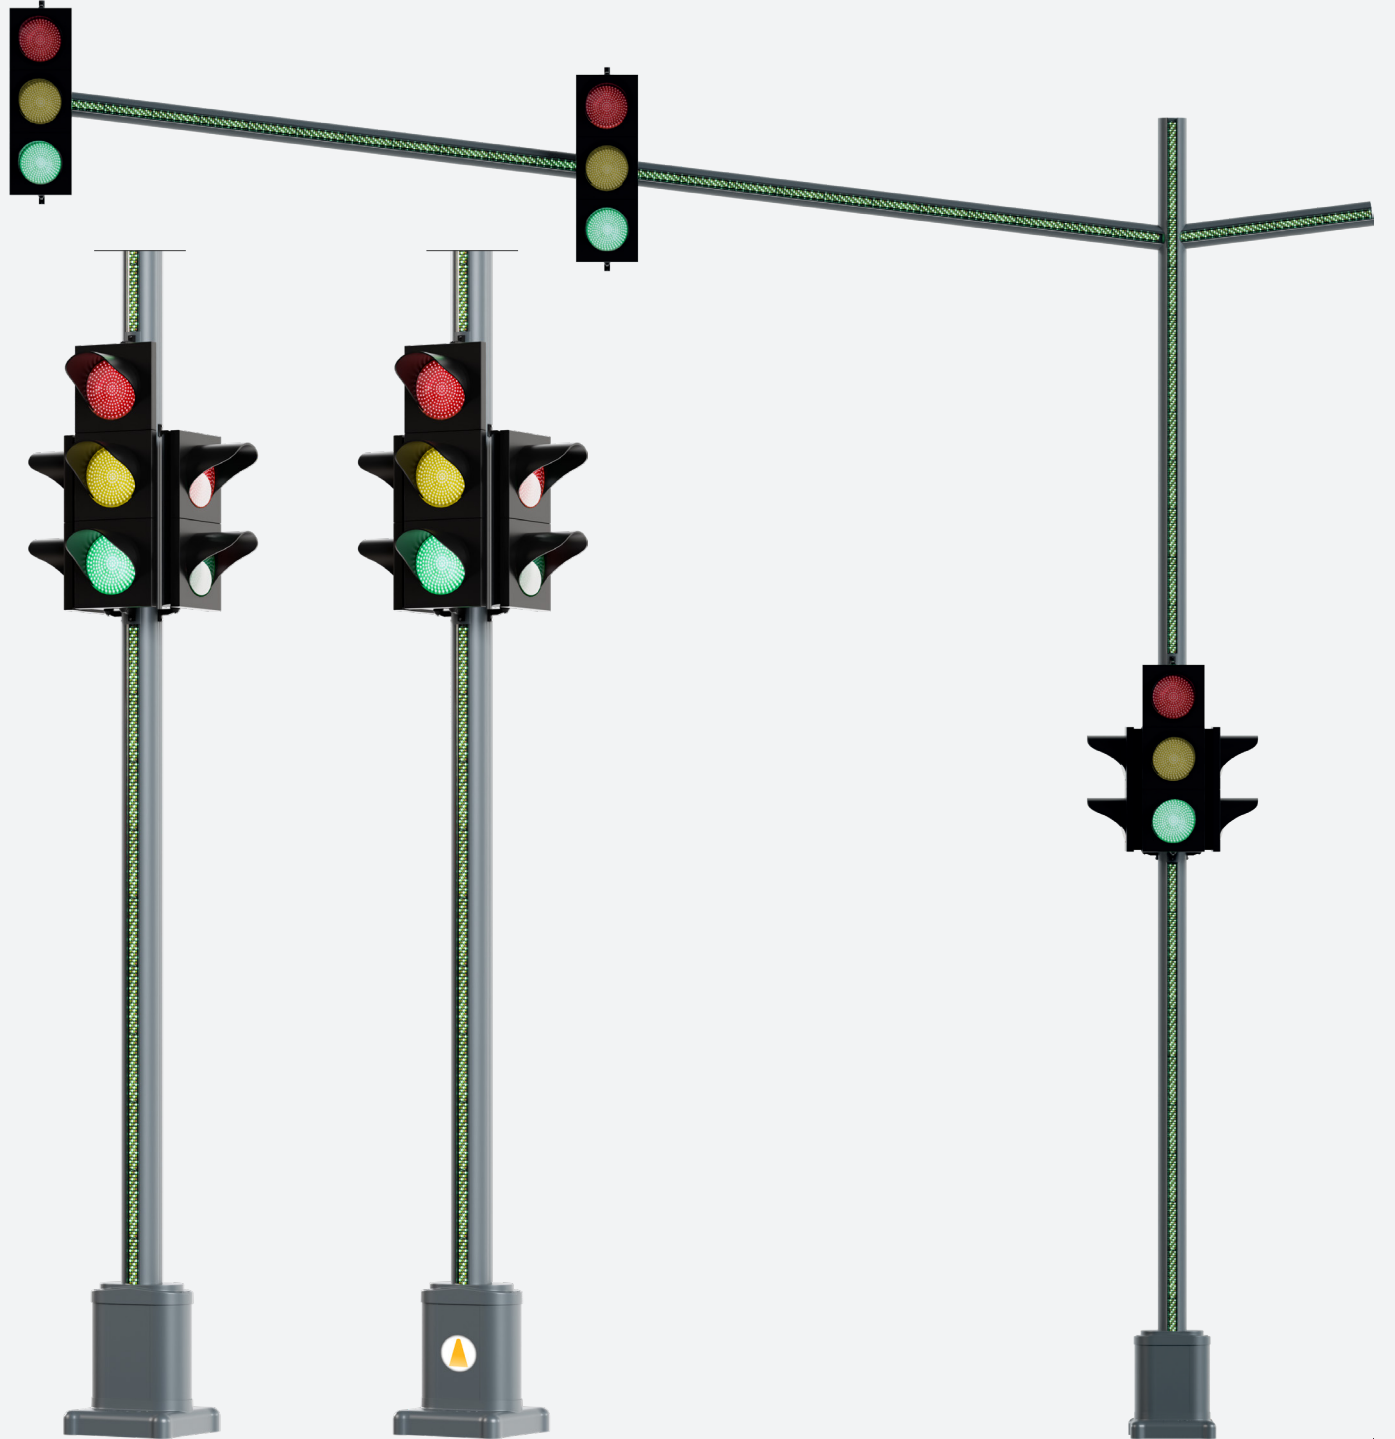

Profile sections

Technical detail

EAS-2012/2013

Overhead type signalization pole

Oval tip başüstü sinyalizasyon direği

- LED illuminated upper body / **LED'li üst gövde**
- LED illuminated body / **LED'li gövde**
- LED illuminated crosswalk / **LED'li yaya geçidi**
- UV printed lower body / **UV baskı logolu alt kaide**
- Optional Feature: Dimmer / **Opsiyonel Özellik: Dimmer**

EAS-3012/3013

Profile sections

Technical detail

EAS-3012/3013

L type signalization pole

L tip başüstü sinyalizasyon direği

- LED illuminated upper body / LED'li üst gövde
- LED illuminated body / LED'li gövde
- LED illuminated crosswalk / LED'li yaya geçidi
- UV printed lower body / UV baskı logolu alt kaide
- Optional Feature: Dimmer / Opsiyonel Özellik: Dimmer