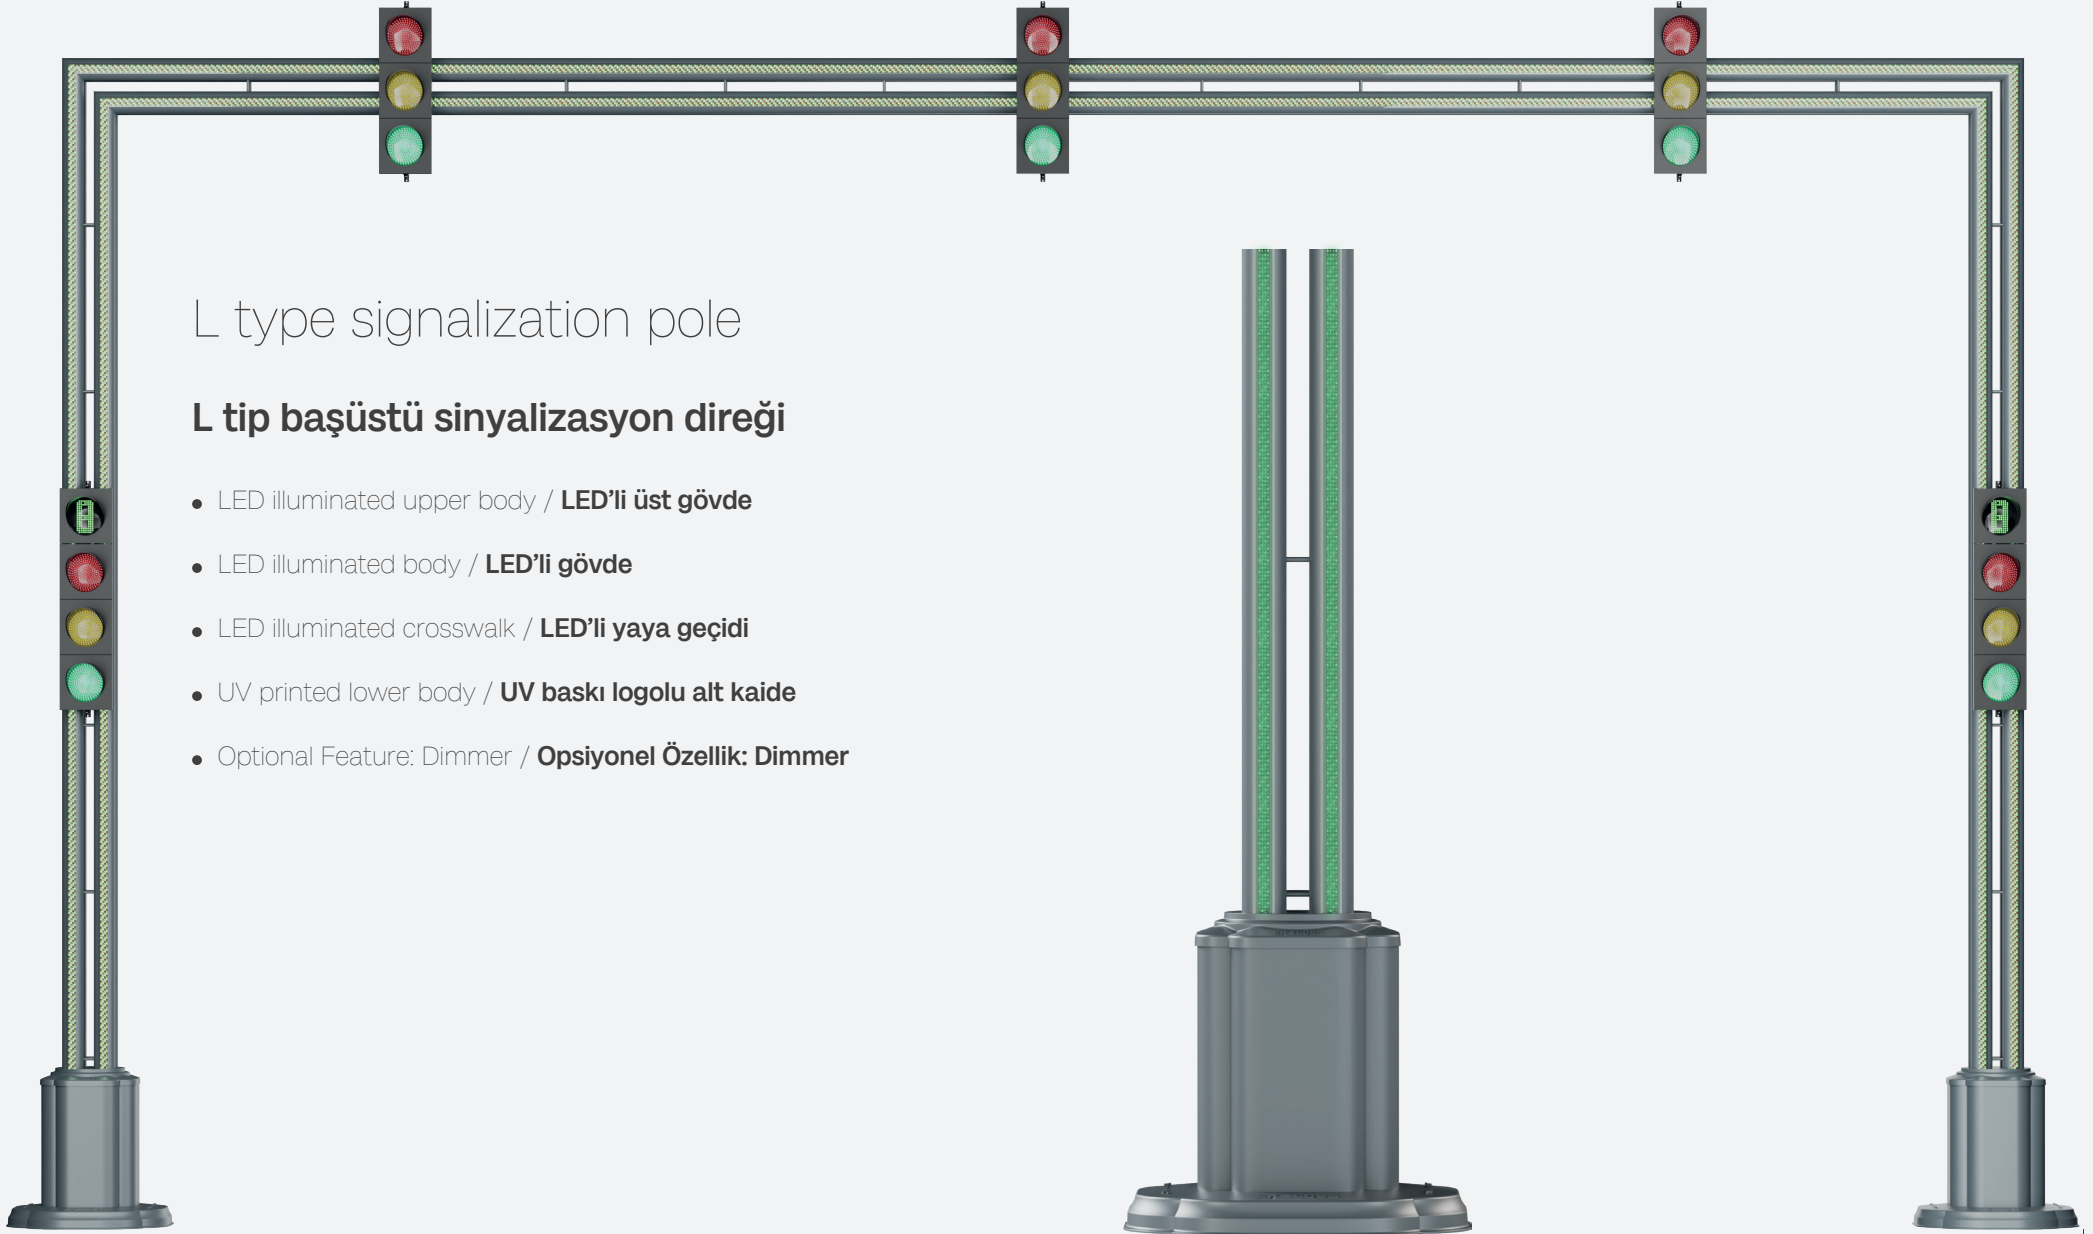

EAS-4012

EAS-4012

EAS-6012/6013

Profile section

Technical detail

L type signalization pole

L tip başüstü sinyalizasyon direği

- LED illuminated upper body / **LED'li üst gövde**
- LED illuminated body / **LED'li gövde**
- LED illuminated crosswalk / **LED'li yaya geçidi**
- UV printed lower body / **UV baskı logolu alt kaide**
- Optional Feature: Dimmer / **Opsiyonel Özellik: Dimmer**