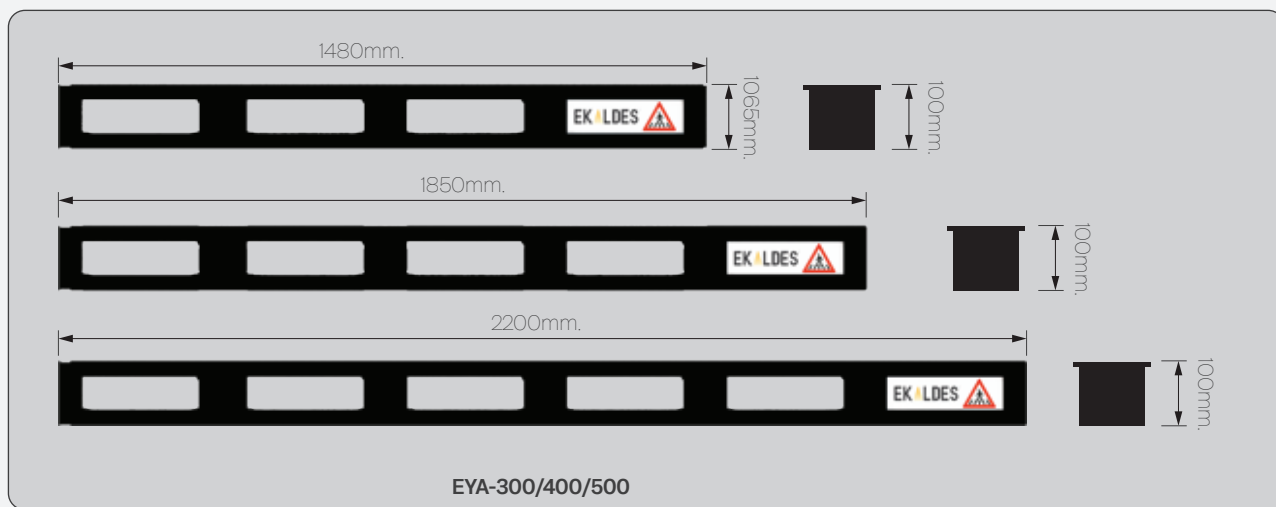

- LED illuminated body / **LED'li gövde**
- UV printed lower body / **UV baskı logolu alt kaide**
- Optional Feature: Dimmer / **Opsiyonel Özellik: Dimmer**

EYA-300/400/500

Profile section

Technical detail