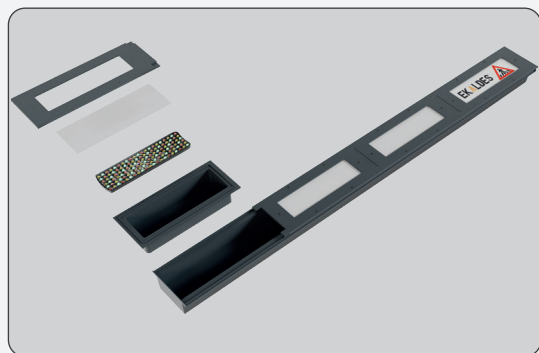

ECS-1012

Profile section

Technical detail

ECS-1012

Galvanized steel standart signalization pole

Galvaniz çelik sinyalisyon diređi

- LED illuminated body / LED'li gövde
- UV printed lower body / UV baskı logolu alt kaide
- Size / Ebat : 3,5m.
- Optional Feature: Dimmer / Opsiyonel Özellik: Dimmer

ECS-1012

ECS-1012

ECS-2012

Profile section

Technical detail

ECS-2012

Overhead type galvanized steel signalization pole

Başüstü tip galvaniz çelik sinyalizasyon pole

- LED illuminated body / **LED'li gövde**
- UV printed lower body / **UV baskı logolu alt kaide**
- Optional Feature: Dimmer / **Opsiyonel Özellik: Dimmer**

EYA-300/400/500

Profile section

Technical detail