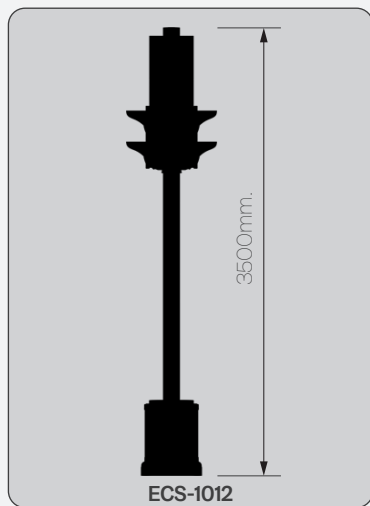

EAS-6012

EAS-900

Profile section

Technical detail

EAS-900

Flashing signalization pole

Flaşör sinyalizasyon diređi

- LED illuminated body / LED'li gövde
- UV printed lower body / UV baskı logolu alt kaide
- Size / Ebat : 3,5m.
- Optional Feature: Dimmer / Opsiyonel Özellik: Dimmer

ECS-1012

Profile section

Technical detail

ECS-1012

Galvanized steel standart signalization pole

Galvaniz çelik sinyalisyon diređi

- LED illuminated body / LED'li gövde
- UV printed lower body / UV baskı logolu alt kaide
- Size / Ebat : 3,5m.
- Optional Feature: Dimmer / Opsiyonel Özellik: Dimmer