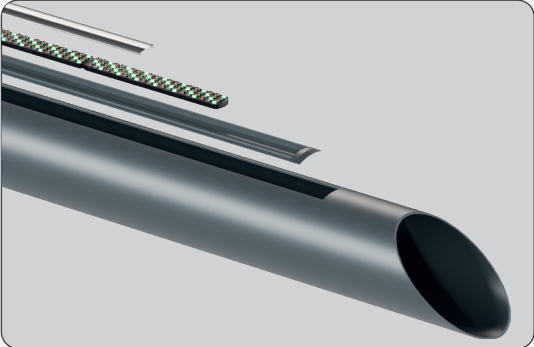

ECS-1012

Profile section

Technical detail

ECS-1012

Galvanized steel standart signalization pole

Galvaniz çelik sinyalisyon diređi

- LED illuminated body / LED'li gövde
- UV printed lower body / UV baskı logolu alt kaide
- Size / Ebat : 3,5m.
- Optional Feature: Dimmer / Opsiyonel Özellik: Dimmer

ECS-1012

ECS-1012

ECS-2012

Profile section

Technical detail

ECS-2012

Overhead type galvanized steel signalization pole

Başüstü tip galvaniz çelik sinyalizasyon pole