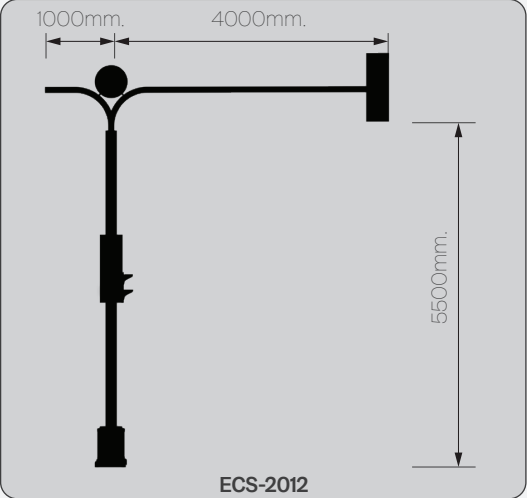

ECS-1012

Profile section

Technical detail

ECS-1012

Galvanized steel standart signalization pole

Galvaniz çelik sinyalisyon diređi

- LED illuminated body / LED'li gövde
- UV printed lower body / UV baskı logolu alt kaide
- Size / Ebat : 3,5m.
- Optional Feature: Dimmer / Opsiyonel Özellik: Dimmer

ECS-1012

ECS-1012

ECS-2012

Profile section

Technical detail

ECS-2012

Overhead type galvanized steel signalization pole

Başüstü tip galvaniz çelik sinyalizasyon pole