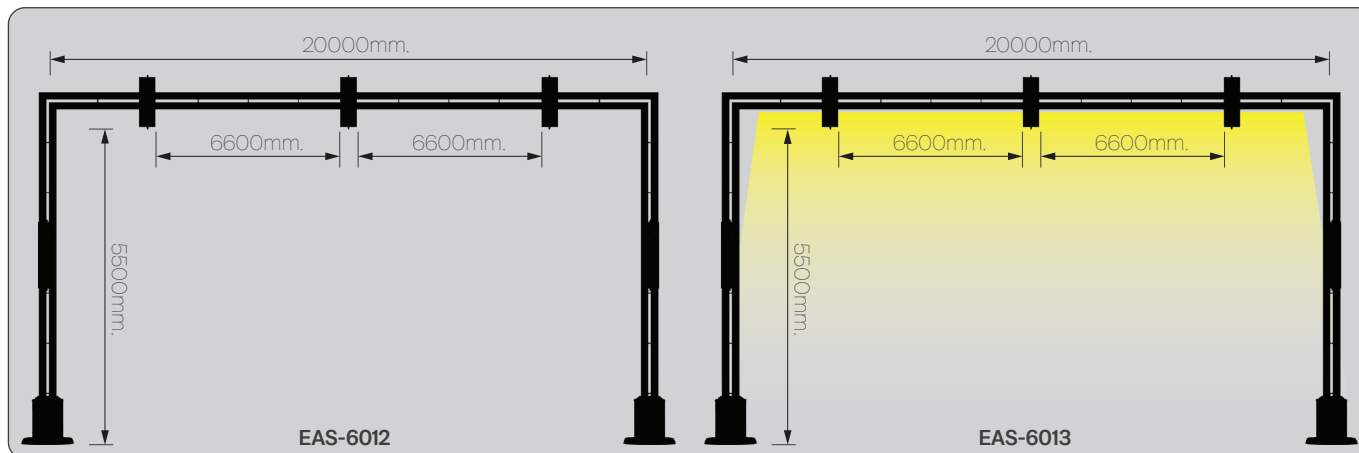

Technical detail