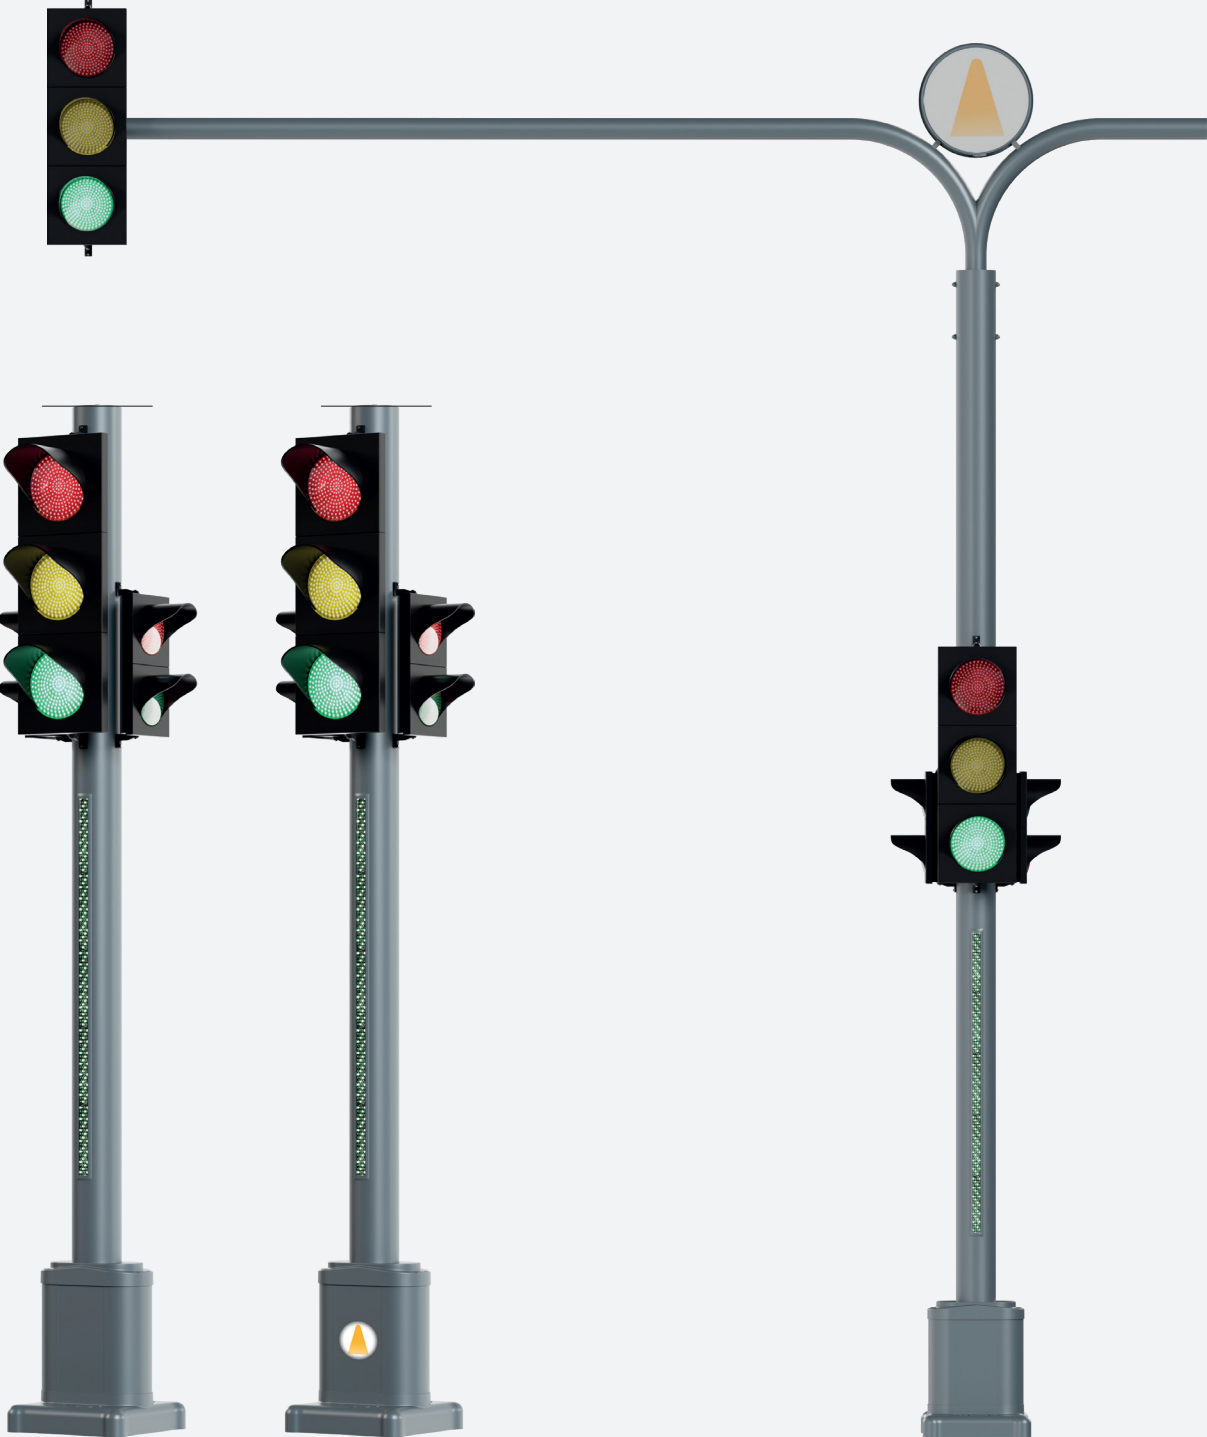

ECS-1012

ECS-1012

ECS-2012

Profile section

Technical detail

ECS-2012

Overhead type galvanized steel signalization pole

Başüstü tip galvaniz çelik sinyalizasyon pole