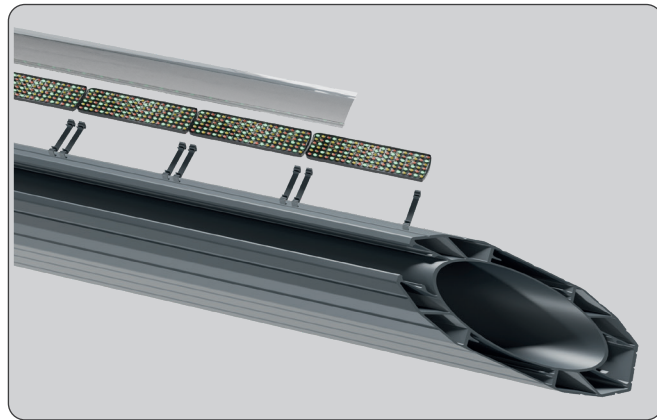

EAS-4012

EAS-4012

EAS-6012/6013

Profile section

Technical detail

L type signalization pole

L tip başüstü sinyalizasyon direği

- LED illuminated upper body / **LED'li üst gövde**
- LED illuminated body / **LED'li gövde**
- LED illuminated crosswalk / **LED'li yaya geçidi**
- UV printed lower body / **UV baskı logolu alt kaide**
- Optional Feature: Dimmer / **Opsiyonel Özellik: Dimmer**