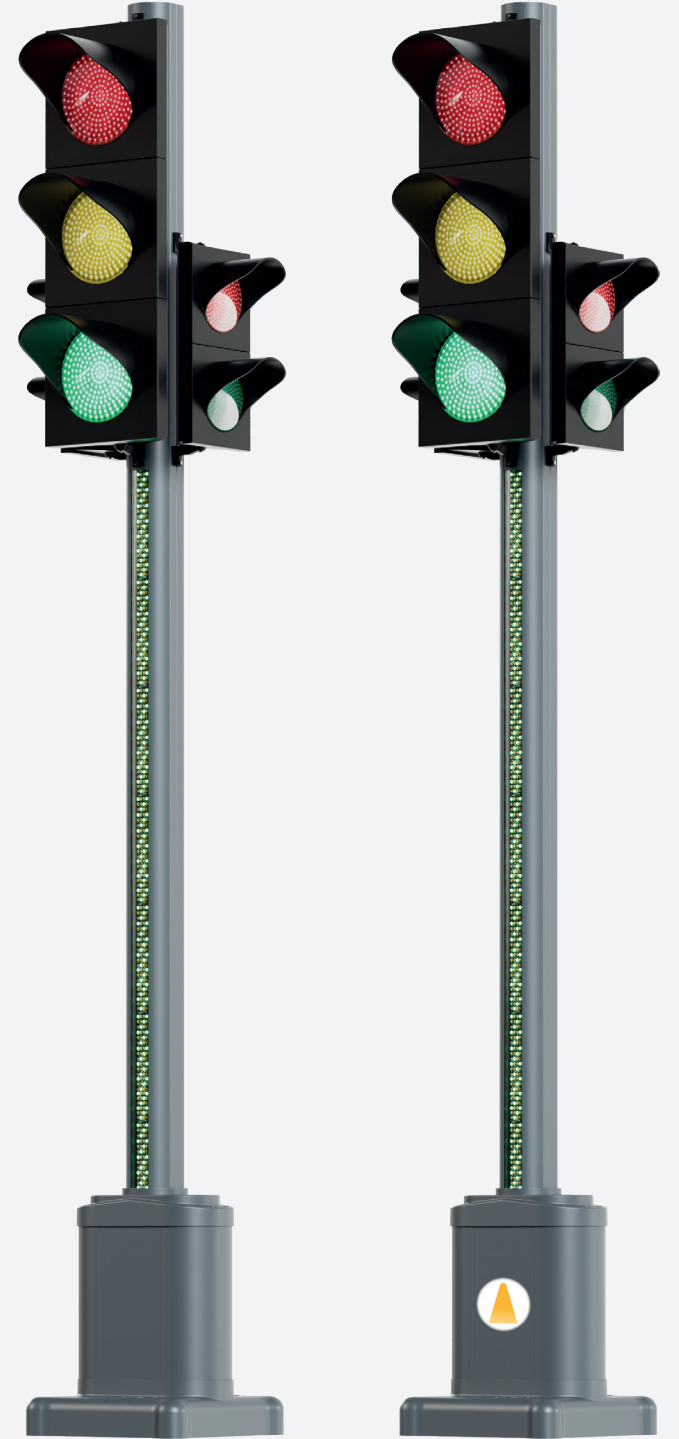

EAS-1012

Profile section

Technical detail

EAS-1012

Standart type signalization pole Standart tip sinyalizasyon diređi

- LED illuminated body / LED'li gövde
- UV printed lower body / UV baskı logolu alt kaide
- Size / Ebat : 3,5m.
- Optional Feature: Dimmer / Opsiyonel Özellik: Dimmer

Profile sections

Technical detail

EAS-2012/2013

Overhead type signalization pole

Oval tip başüstü sinyalizasyon direği

- LED illuminated upper body / **LED'li üst gövde**
- LED illuminated body / **LED'li gövde**
- LED illuminated crosswalk / **LED'li yaya geçidi**
- UV printed lower body / **UV baskı logolu alt kaide**
- Optional Feature: Dimmer / **Opsiyonel Özellik: Dimmer**