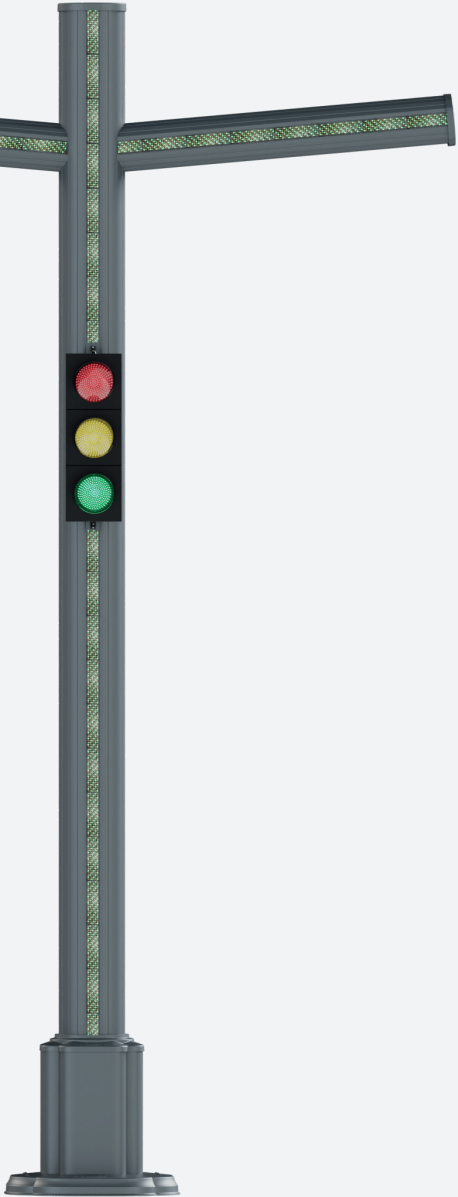

Technical detail