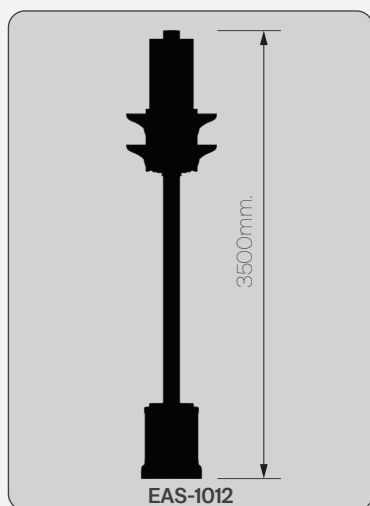

EAS-1012

Profile section

Technical detail

EAS-1012

Standart type signalization pole Standart tip sinyalizasyon diređi

- LED illuminated body / LED'li gövde
- UV printed lower body / UV baskı logolu alt kaide
- Size / Ebat : 3,5m.
- Optional Feature: Dimmer / Opsiyonel Özellik: Dimmer