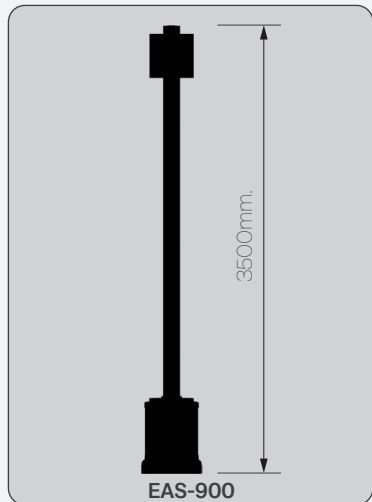

EAS-6012

EAS-900

Profile section

Technical detail

EAS-900

Flashing signalization pole

Flaşör sinyalizasyon diređi

- LED illuminated body / LED'li gövde
- UV printed lower body / UV baskı logolu alt kaide
- Size / Ebat : 3,5m.
- Optional Feature: Dimmer / Opsiyonel Özellik: Dimmer