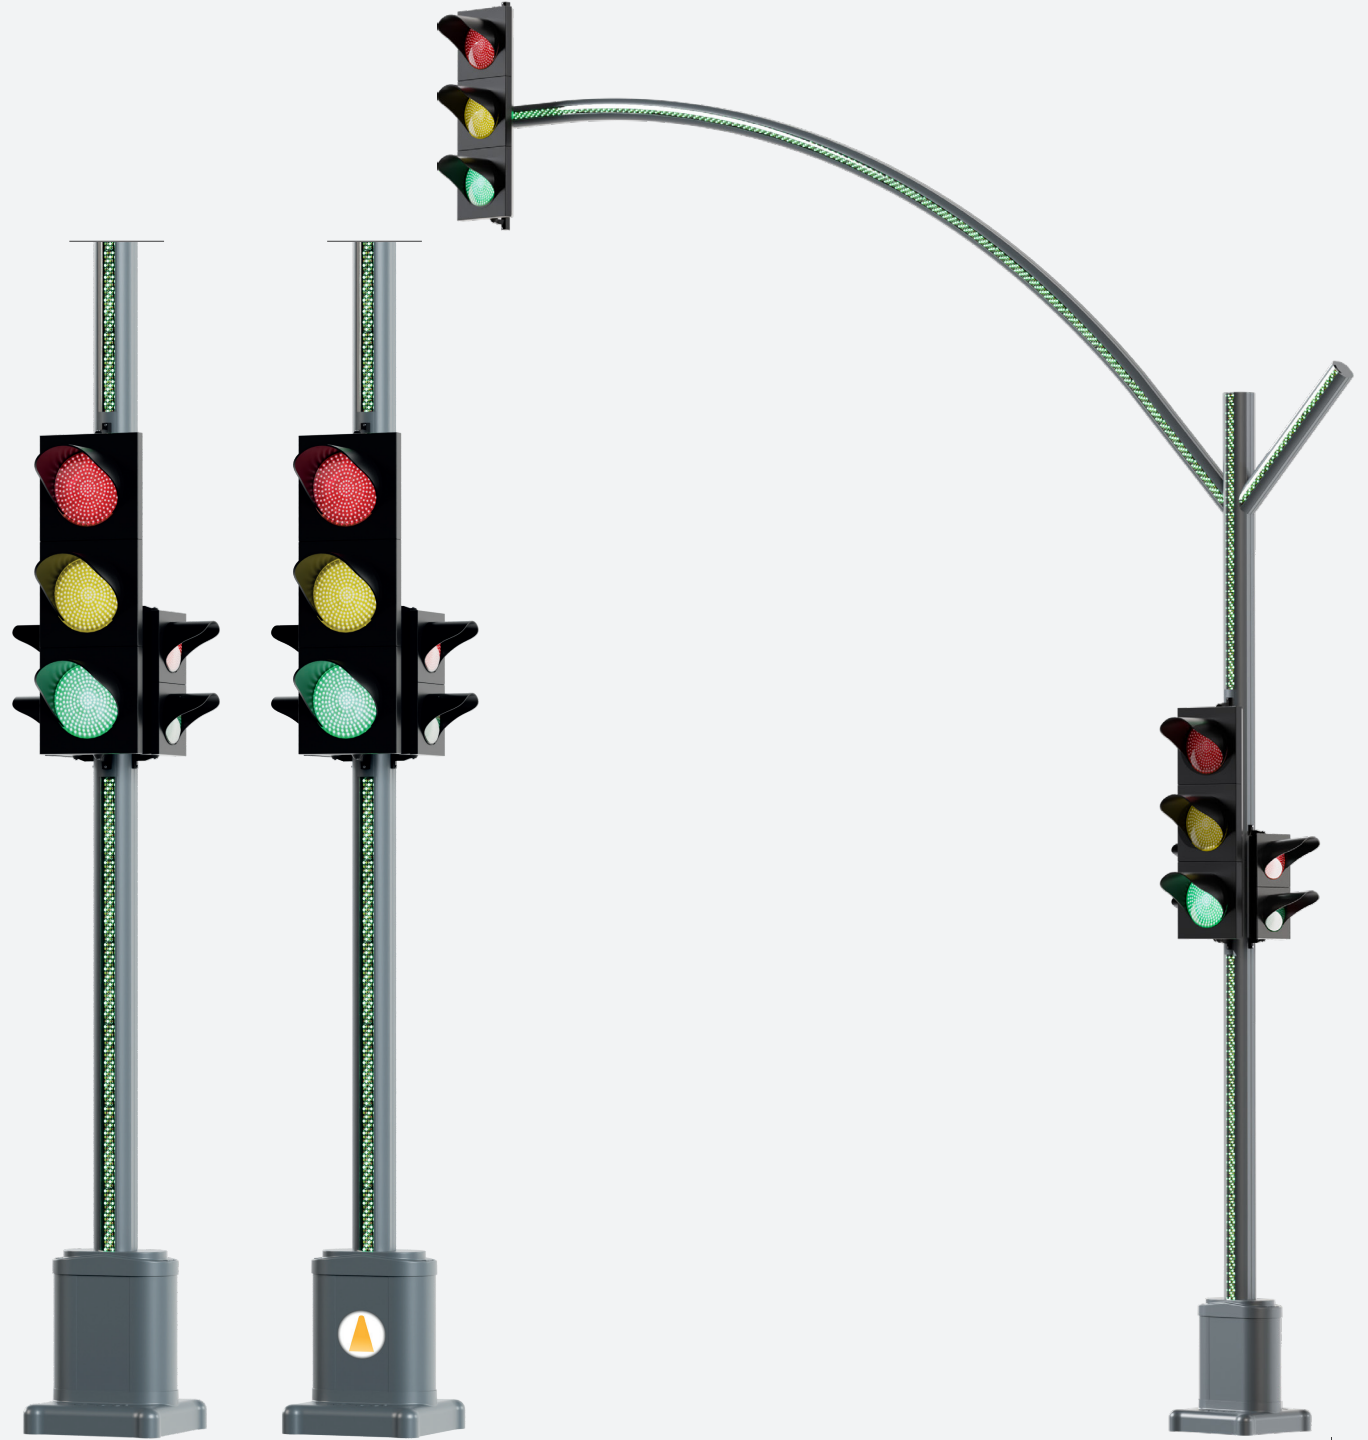

Profile sections

Technical detail

EAS-2012/2013

Overhead type signalization pole

Oval tip başüstü sinyalizasyon direği

- LED illuminated upper body / **LED'li üst gövde**
- LED illuminated body / **LED'li gövde**
- LED illuminated crosswalk / **LED'li yaya geçidi**
- UV printed lower body / **UV baskı logolu alt kaide**
- Optional Feature: Dimmer / **Opsiyonel Özellik: Dimmer**

EAS-3012/3013

Profile sections

Technical detail

EAS-3012/3013

L type signalization pole

L tip başüstü sinyalizasyon direği

- LED illuminated upper body / LED'li üst gövde
- LED illuminated body / LED'li gövde
- LED illuminated crosswalk / LED'li yaya geçidi
- UV printed lower body / UV baskı logolu alt kaide
- Optional Feature: Dimmer / Opsiyonel Özellik: Dimmer