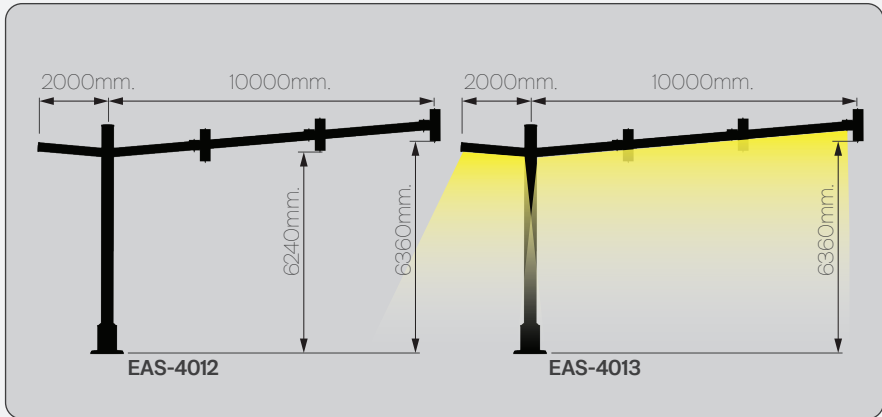

Technical detail