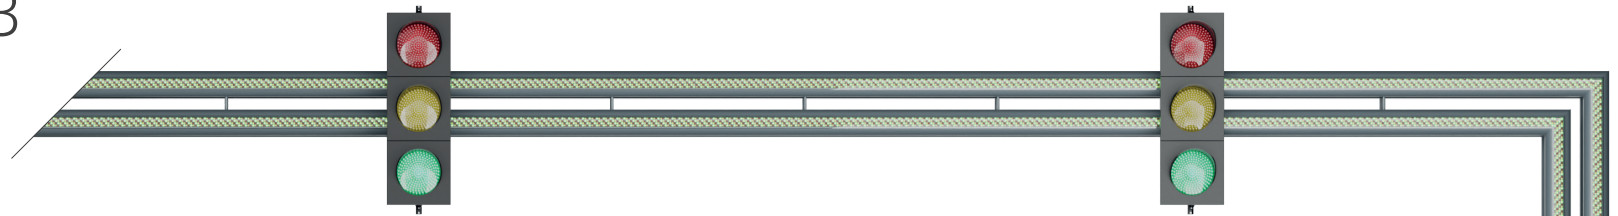

EAS-6012/6013