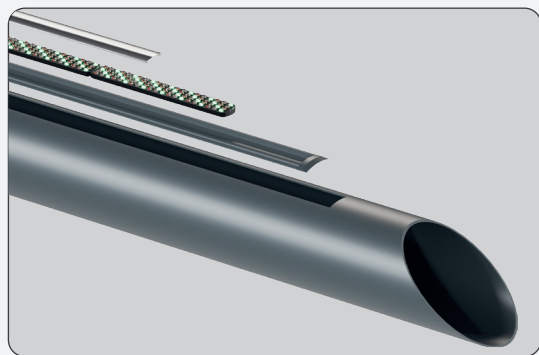

EAS-6012

EAS-900

Profile section

Technical detail

EAS-900

Flashing signalization pole

Flaşör sinyalizasyon diređi

- LED illuminated body / LED'li gövde
- UV printed lower body / UV baskı logolu alt kaide
- Size / Ebat : 3,5m.
- Optional Feature: Dimmer / Opsiyonel Özellik: Dimmer

ECS-1012

Profile section

Technical detail

ECS-1012

Galvanized steel standart signalization pole

Galvaniz çelik sinyalisyon diređi

- LED illuminated body / LED'li gövde
- UV printed lower body / UV baskı logolu alt kaide
- Size / Ebat : 3,5m.
- Optional Feature: Dimmer / Opsiyonel Özellik: Dimmer