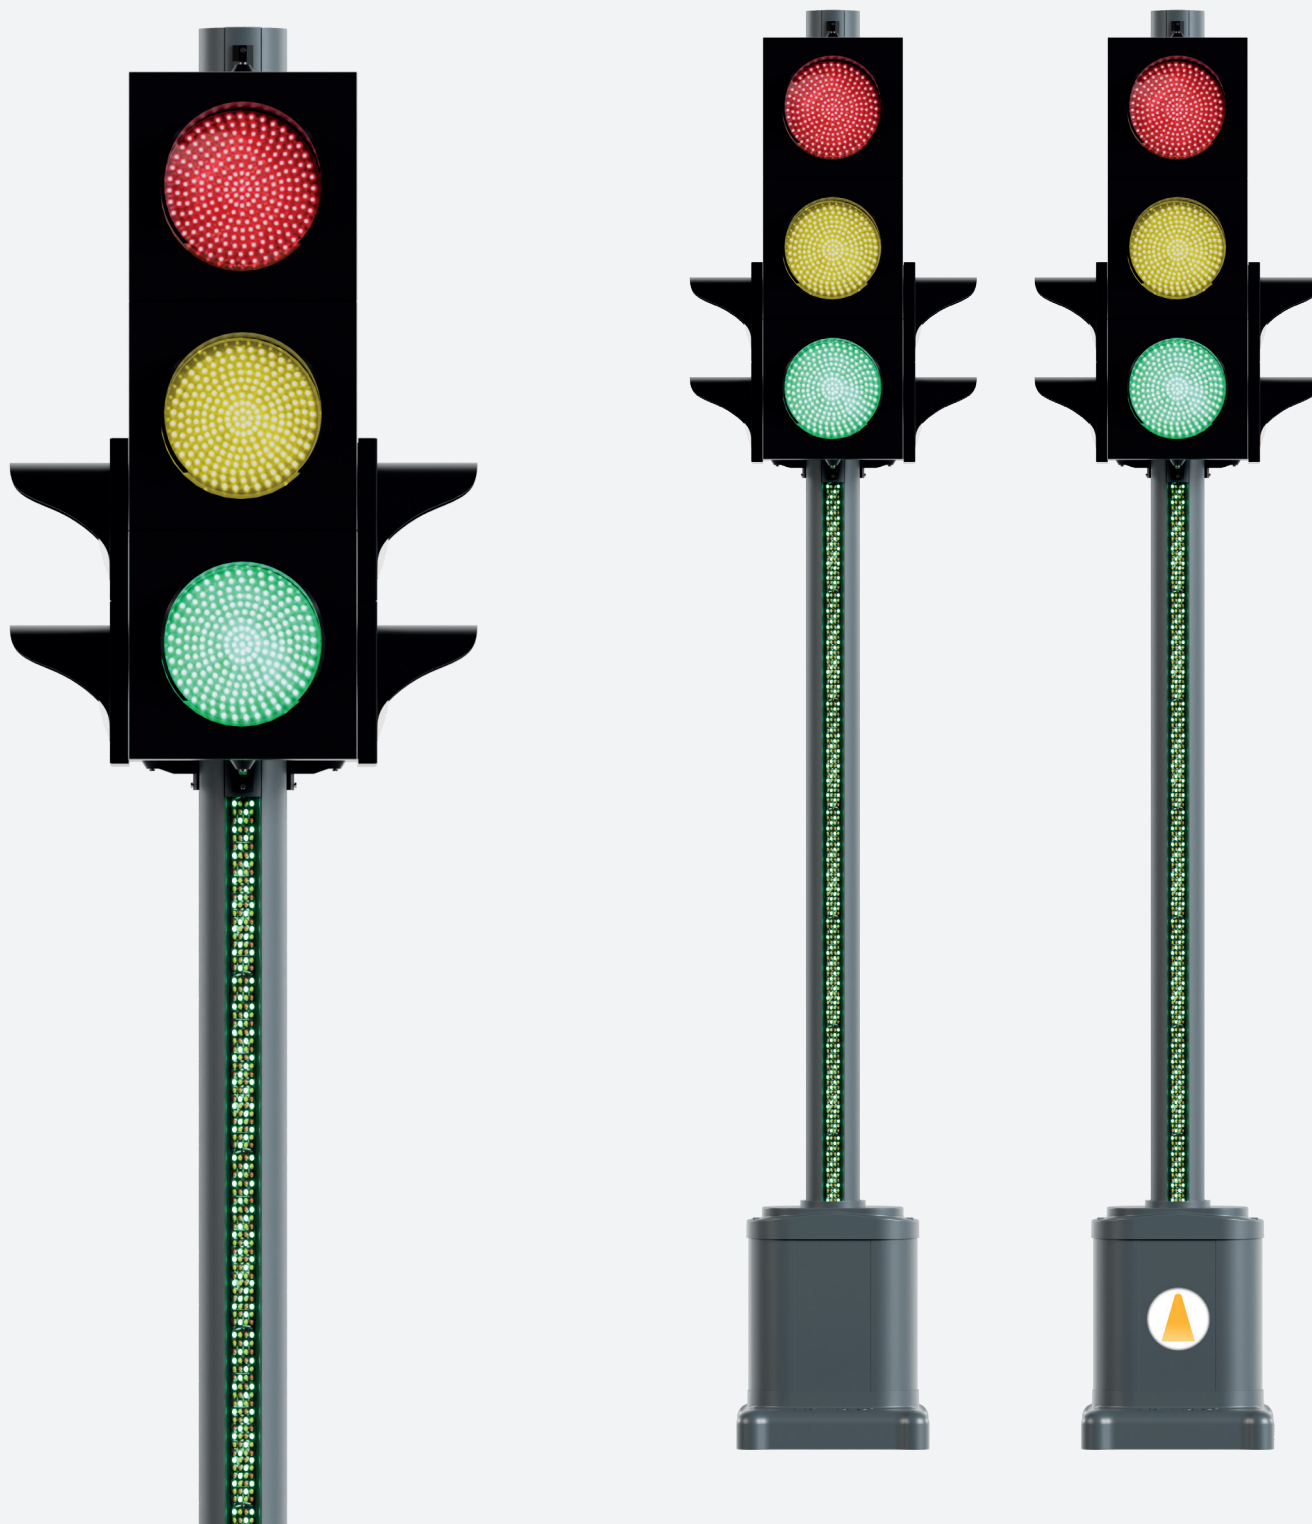

Flashing signalization pole
Flařör sinyalizasyon

Steel type signalization pole
Çelik tip sinyalizasyon diređi

Pedestrian Crosswalk Signals
Yaya iz armatürü

Nerede Varız

Where We Are

- . Türkiye
- . Albania
- . Azerbaijan
- . Bulgaria
- . Bosnia and Herzegovina
- . Congo
- . France
- . Iraq
- . Kazakhstan
- . Libya
- . Mongolia
- . Morocco
- . North Cyprus
- . Russia
- . Romania
- . Saudi Arabia
- . Sudan
- . Uganda
- . Ukraine
- . Georgia
- . Dominic Republic
- . Greece

EAS-1012

Profile section

Technical detail

EAS-1012

Standart type signalization pole Standart tip sinyalizasyon diređi

- LED illuminated body / LED'li gövde
- UV printed lower body / UV baskı logolu alt kaide
- Size / Ebat : 3,5m.
- Optional Feature: Dimmer / Opsiyonel Özellik: Dimmer

Profile sections

Technical detail

EAS-2012/2013

Overhead type signalization pole

Oval tip başüstü sinyalizasyon direği

- LED illuminated upper body / **LED'li üst gövde**
- LED illuminated body / **LED'li gövde**
- LED illuminated crosswalk / **LED'li yaya geçidi**
- UV printed lower body / **UV baskı logolu alt kaide**
- Optional Feature: Dimmer / **Opsiyonel Özellik: Dimmer**