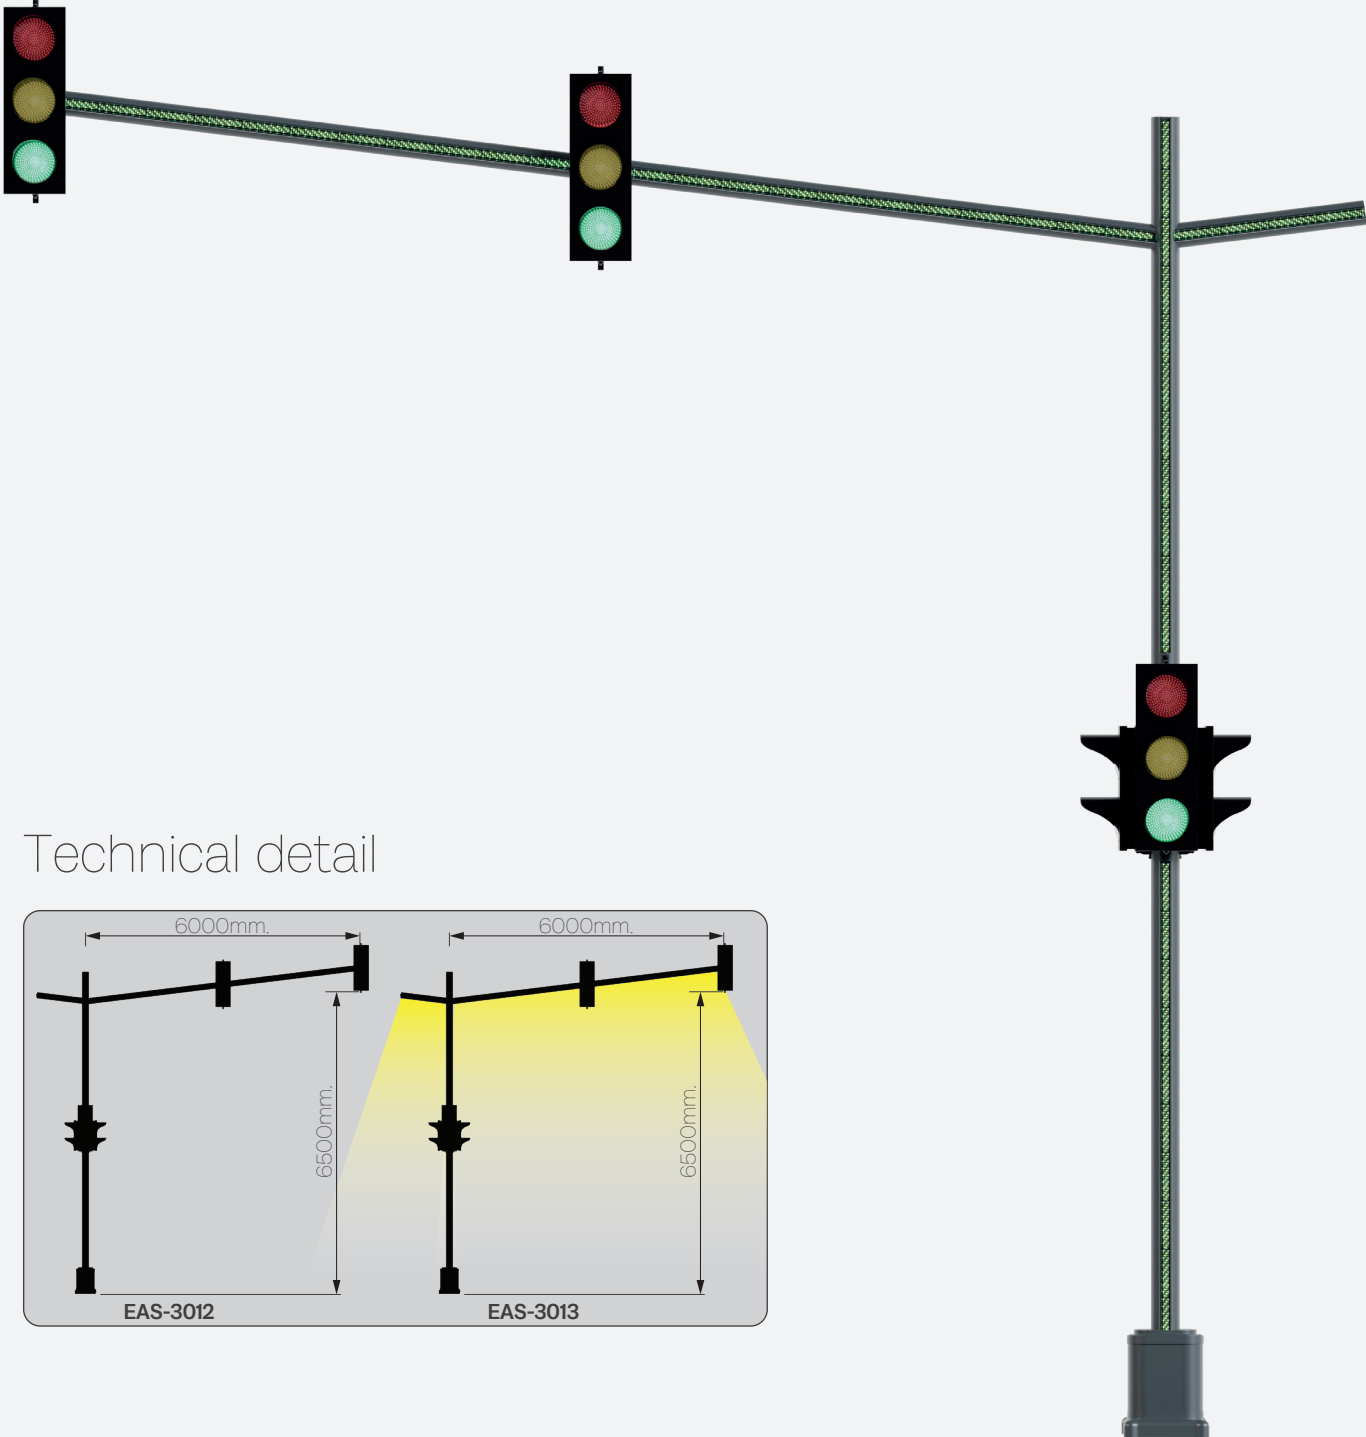

EAS-1012

Profile section

Technical detail

EAS-1012

Standart type signalization pole Standart tip sinyalizasyon diređi

- LED illuminated body / LED'li gövde
- UV printed lower body / UV baskı logolu alt kaide
- Size / Ebat : 3,5m.
- Optional Feature: Dimmer / Opsiyonel Özellik: Dimmer

Profile sections

Technical detail

EAS-2012/2013

Overhead type signalization pole

Oval tip başüstü sinyalizasyon direği

- LED illuminated upper body / **LED'li üst gövde**
- LED illuminated body / **LED'li gövde**
- LED illuminated crosswalk / **LED'li yaya geçidi**
- UV printed lower body / **UV baskı logolu alt kaide**
- Optional Feature: Dimmer / **Opsiyonel Özellik: Dimmer**

EAS-3012/3013

Profile sections

Technical detail

EAS-3012/3013

L type signalization pole

L tip başüstü sinyalizasyon direği

- LED illuminated upper body / LED'li üst gövde
- LED illuminated body / LED'li gövde
- LED illuminated crosswalk / LED'li yaya geçidi
- UV printed lower body / UV baskı logolu alt kaide
- Optional Feature: Dimmer / Opsiyonel Özellik: Dimmer