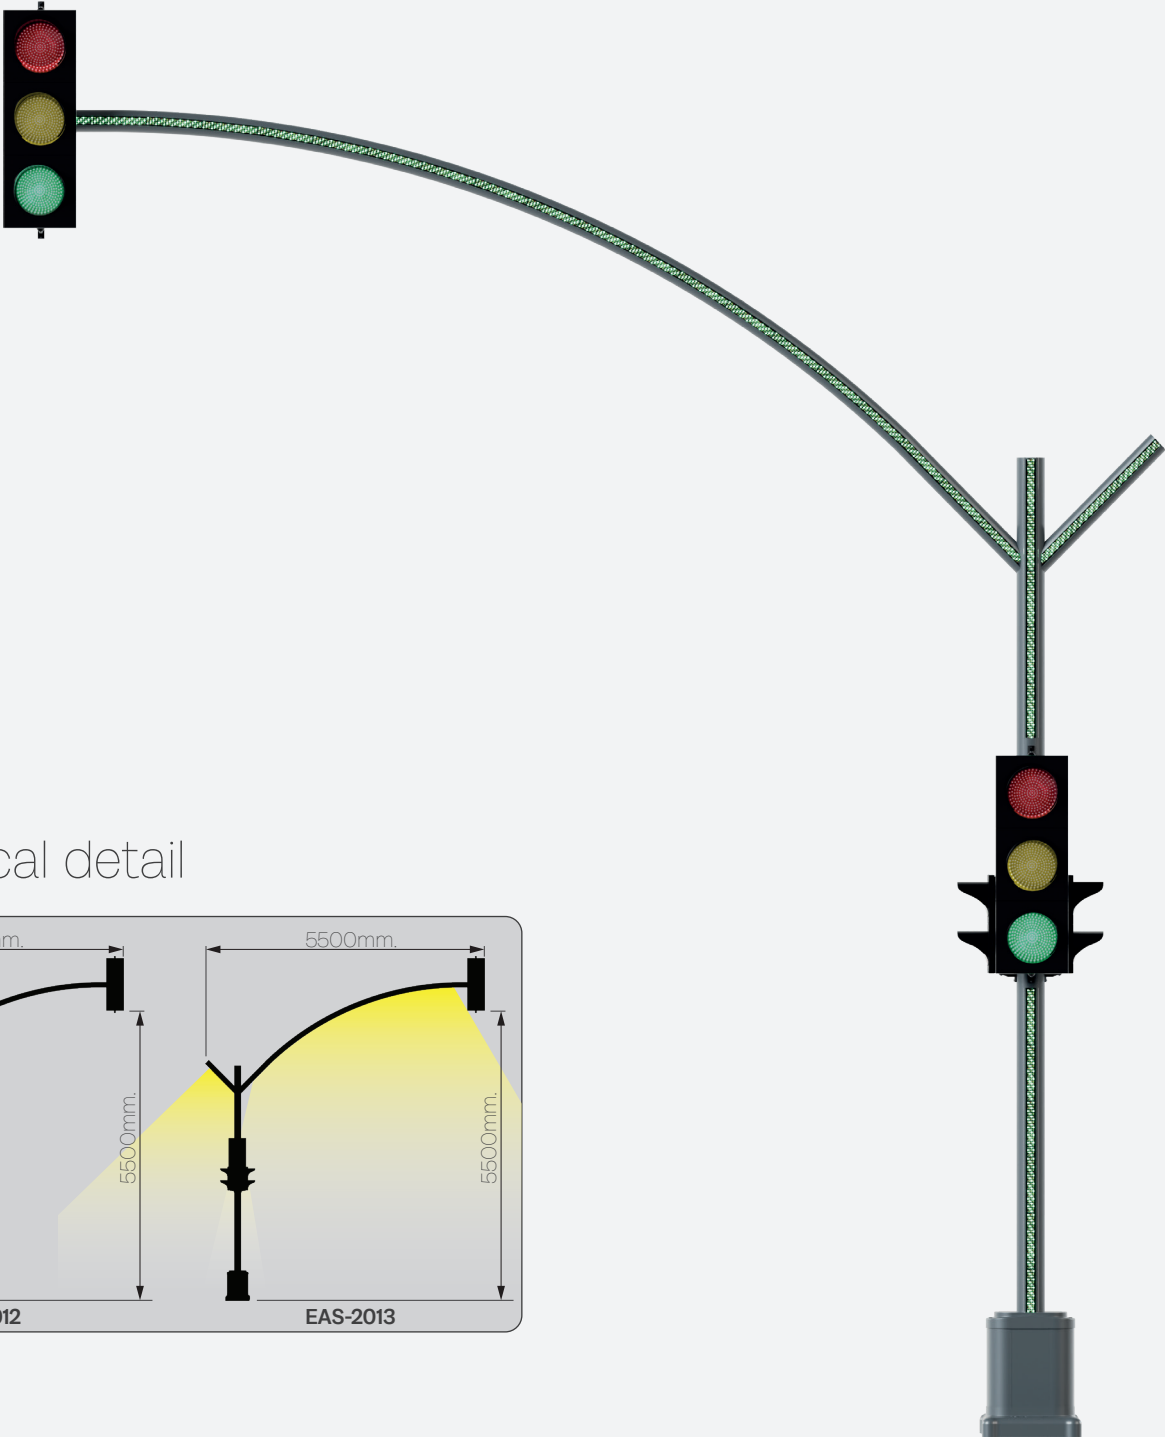

EAS-1012

Profile section

Technical detail

EAS-1012

Standart type signalization pole Standart tip sinyalizasyon diređi

- LED illuminated body / LED'li gövde
- UV printed lower body / UV baskı logolu alt kaide
- Size / Ebat : 3,5m.
- Optional Feature: Dimmer / Opsiyonel Özellik: Dimmer

Profile sections

Technical detail

EAS-2012/2013

Overhead type signalization pole

Oval tip başüstü sinyalizasyon direği

- LED illuminated upper body / **LED'li üst gövde**
- LED illuminated body / **LED'li gövde**
- LED illuminated crosswalk / **LED'li yaya geçidi**
- UV printed lower body / **UV baskı logolu alt kaide**
- Optional Feature: Dimmer / **Opsiyonel Özellik: Dimmer**