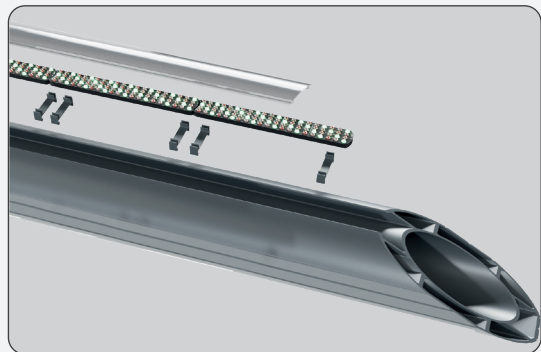

EAS-900

Profile section