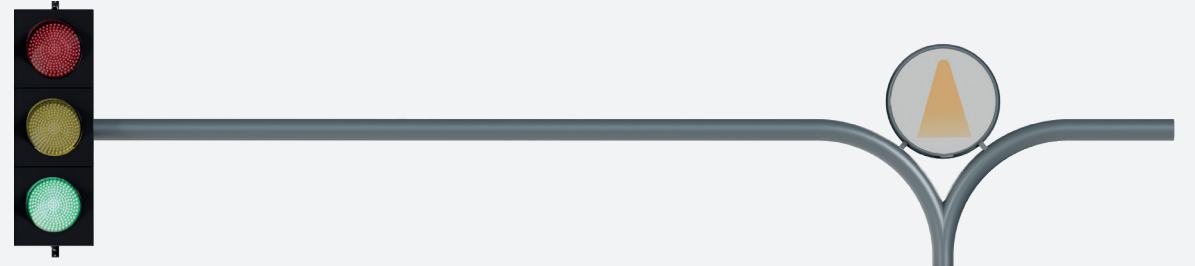

ECS-1012

ECS-1012

ECS-2012

Profile section

Technical detail

ECS-2012

Overhead type galvanized steel signalization pole

Başüstü tip galvaniz çelik sinyalizasyon pole