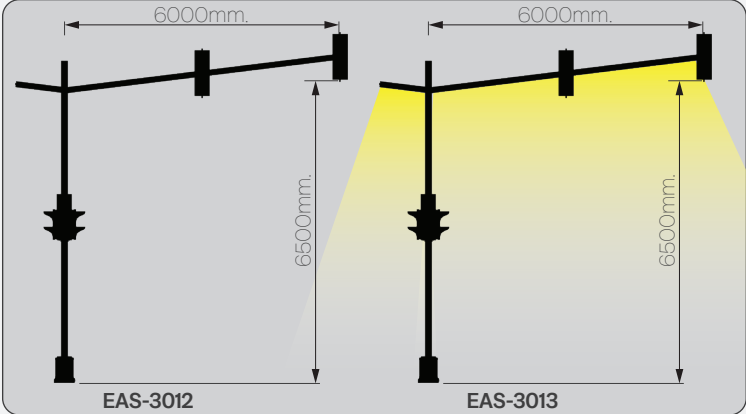

Technical detail